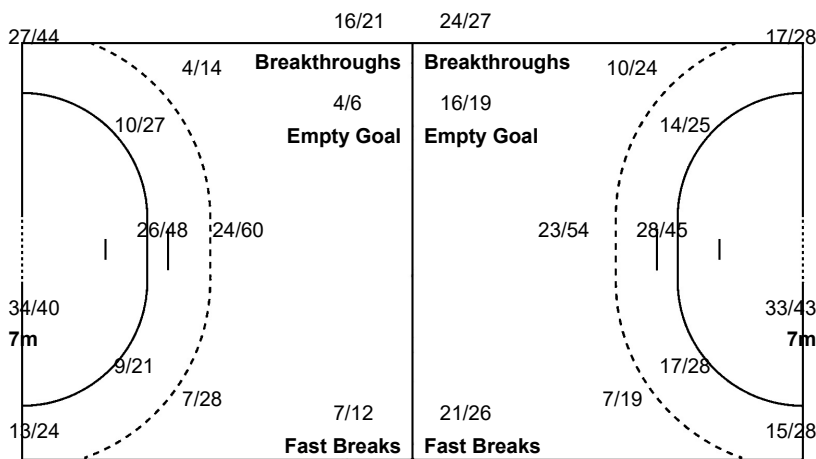

**Team**  
Goals / Shots

30/34	6/14	31/38
18/36	0/6	19/38
30/41	6/13	41/55

32-Missed 22-Post 16-Blocked

**Offence**

**Defence**

**Goalkeepers**  
Saves / Shots

2/23	2/17	8/32
18/47	8/12	13/35
13/66	5/29	10/45