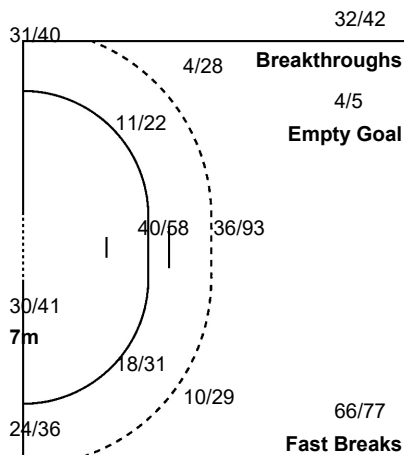

24th Women's World Championship 2019 Japan

Cumulative Statistics

NOR - Norway
After 10 matches

Shots Distribution

Players

Goals / Shots

3 ARNTZEN E	6 LOKE H	7 SKOGRAND S	8 WAADE S	10 OFTEDAL S	11 AUNE M	12 SOLBERG S
4/7	3/3	1/2	5/6	4/4	6/6	
8/12	3/4	1/1		3/3	1/1	
13/18	5/5	1/1	1/2	6/9		
	2/3	1/4	3/5	4/9	4/6	
	5/8	0/4	0/1	7/11	3/5	
	8/8	3/3	3/4	8/11	2/2	
	1/2	1/3		4/7	1/2	
	2/3	8/8	2/3	14/16	7/7	
5-Missed 4-Post	8-Blocked 2-Missed 5-Post	2-Missed 1-Post 3-Blocked	3-Missed 3-Post 4-Blocked	6-Missed 3-Post	1-Missed 1-Blocked	

13 BRATTSET K	16 PEDERSEN A	17 FAUSKE H	19 HOGDAHL M	20 JACOBSEN M	21 BAKKERUD I	23 HERREM C
2/3				3/3	1/1	1/2
0/1		0/1		1/1	1/1	1/1
3/3				3/3	0/1	4/4
9/10			1/3	1/4	1/2	3/3
0/1			0/1	1/1	2/3	7/8
2/4		1/1	0/2	2/2	4/4	11/11
8/8			0/1	1/1		2/5
			1/1	4/4		5/7
3-Post			3-Missed 1-Blocked	2-Missed 4-Post	7-Missed 3-Post 3-Blocked	1-Post

24 SOLBERG S	25 BREISTOL K	26 TOMAC M
0/1		0/1
5/6	1/1	
		2/2
1/1	1/2	
1/3		6/6
3/3		3/3
4/5		1/3
3/4		
1-Post	1-Blocked 3-Missed 2-Post	1-Blocked

Team

Goals / Shots

30/37	11/15	30/39
38/63	4/11	37/60
69/80	21/35	69/79

34-Missed 30-Post 22-Blocked

Offence