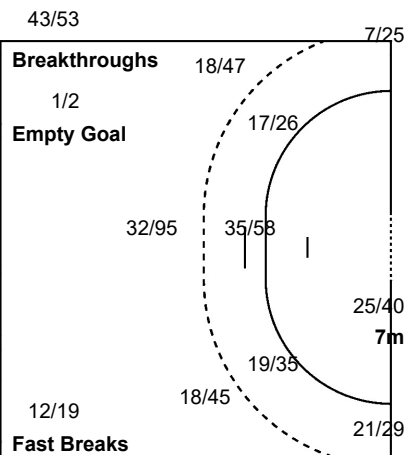

Defence

Goalkeepers

Saves / Shots

8/45	6/19	10/42
40/60	10/13	22/43
11/65	7/31	12/57

12 SOLBERG S

8/38	5/16	8/33
35/52	10/12	19/37
10/55	6/27	12/51

16 PEDERSEN A

0/7	1/3	2/8
5/8	0/1	3/5
1/10	1/3	0/6

Legend:	
% Efficiency	2Min 2 Minute Suspensions
AS Assists	6m 6-metre Shots
FB Fast Breaks	7m 7-metre Shots
RC Red Cards	9m 9-metre Shots
TP Time Played	Wing Wing Shots
BC Blue Card	BM Bronze Medal Match
G/S Goals/Shots	MP Matches Played
S/S Saves/Shots	SF Semifinal
Wing Wing Shots	YC Yellow Cards
	BS Blocked Shots
	N/A not applicable
	ST Steals
	BT Breakthroughs
	PR Preliminary Round
	TO (TF) Turnovers (Technical Faults)