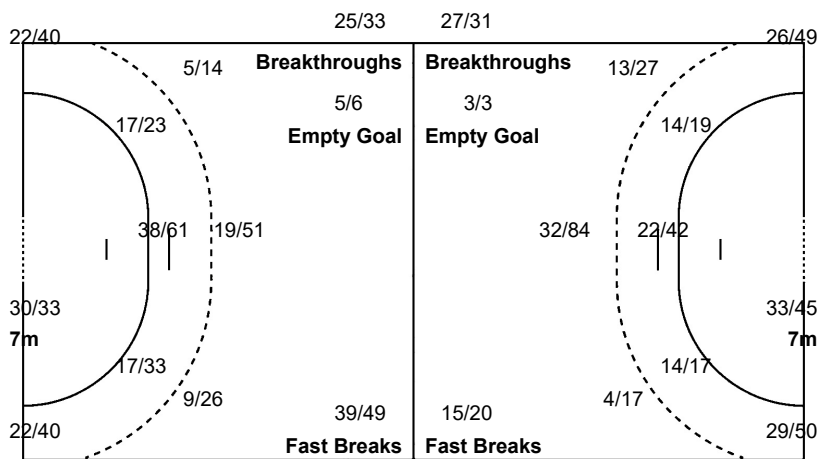

80 DESPOTOVIC J	90 RAICEVIC M	96 GRBIC I
5/8 1/3 6/6	4/9 1/2 5/5	1/2 1/2
5/6 2/2	2/5 0/1 1/5	
5/6 2/3 1/4	9/10 1/2 6/7	1/1 1/1 1/3
7-Missed 4-Post 2-Blocked	8-Missed 2-Post 1-Blocked	1-Missed 2-Post 1-Blocked

Team Goals / Shots

26/40	22/29	30/37
33/48	3/9	20/34
52/65	18/23	45/61
28-Missed	30-Post	6-Blocked

Offence

Defence

Goalkeepers Saves / Shots

6/33	5/10	10/37
22/44	7/7	10/29
13/60	7/29	18/82

1 RAJCIC M

3/15	2/4	3/12
8/20	3/3	6/10
0/14	1/7	7/31

16 NENEZIC L

1/6		2/3
3/4	1/1	0/5
2/10	2/6	3/16

43 BATINOVIC M

2/12	3/6	5/22
11/20	3/3	4/14
11/35	4/16	8/34

Legend:	% Efficiency	2Min 2 Minute Suspensions	6m 6-metre Shots	7m 7-metre Shots	9m 9-metre Shots
AS Assists	BC Blue Card	BS Blocked Shots	BT Breakthroughs	FB Fast Breaks	MP Matches Played
G/S Goals/Shots	MP Matches Played	N/A not applicable	PL Placement	PR Preliminary Round	ST Steals
RC Red Cards	S/S Saves/Shots	TO (TF) Turnovers (Technical Faults)	TP Time Played		
Wing Wing Shots	YC Yellow Cards				