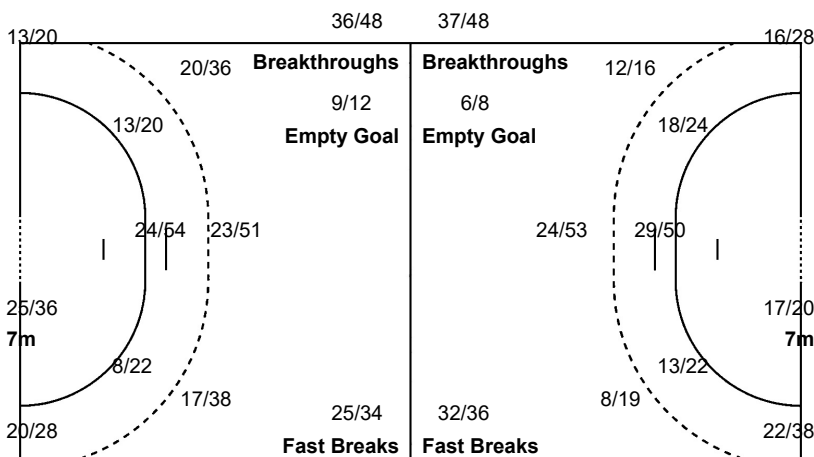

24th Women's World Championship 2019 Japan

Cumulative Statistics

KOR - Korea
After 8 matches

Shots Distribution

Players

Goals / Shots

1 KIM S	2 KIM S	6 CHOI S	7 SHIN E	10 WON S	11 RYU E	13 HAN M
	1/1 2/2 1/3	1/1 2/2	3/3 1/1 3/3		9/10 2/5 10/12	
	3/4	1/1 1/1	4/6 1/1 5/9	0/1	3/6 2/2 4/6	1/1
	2/2 1/1	1/1 1/1	3/3 1/3 4/4	1/2 0/1	18/20 2/3 19/24	2/3 1/1
	1-Post	1-Missed	3-Missed 2-Post		8-Missed 6-Post 12-Blocked	2-Missed 1-Post 2-Blocked
16 PARK S	17 SIM H	19 KANG E	20 GWON H	23 LEE M	24 JUNG J	26 KIM S
	1/1 0/1 4/4	1/1 1/1 0/1	2/3 8/10	5/7 1/4 5/7		
	0/2 1/4	1/2 1/1 2/2	0/1	5/6 1/1 9/9		1/1 1/1
	11/18 3/4 3/5	3/4 2/5 5/5	4/5 2/4 2/3	11/14 3/5		0/1 3/3
1-Missed	2-Missed 1-Post 5-Blocked	1-Missed 2-Post	3-Missed 2-Post 2-Blocked	7-Missed 5-Post 5-Blocked	1-Post	1-Missed
29 YU S	31 MOON S					
1/3 1/1 1/2	1/1					
3/4 1/1 1/5						
0/1 4/4	1/1					
2-Post	1-Missed					

Team

Goals / Shots

25/31	9/16	41/51
19/33	8/8	25/38
57/73	11/21	45/57

30-Missed 23-Post 26-Blocked

Offence

Defence

Goalkeepers

Saves / Shots

7/41	4/15	4/25
9/33	7/12	12/33
11/71	4/20	7/51

1 KIM S		
0/1	0/1	0/1
4/7		
0/11	0/2	1/8

16 PARK S		
7/40	4/14	4/24
5/26	7/8	12/33
11/58	4/17	6/43

Legend:	% Efficiency	2Min 2 Minute Suspensions	6m 6-metre Shots	7m 7-metre Shots	9m 9-metre Shots
AS Assists	BC Blue Card	BS Blocked Shots	BT Breakthroughs	FB Fast Breaks	RC Red Cards
G/S Goals/Shots	MP Matches Played	N/A not applicable	PR Preliminary Round	Wing Wing Shots	
S/S Saves/Shots	ST Steals	TO (TF) Turnovers (Technical Faults)	TP Time Played		
YC Yellow Cards