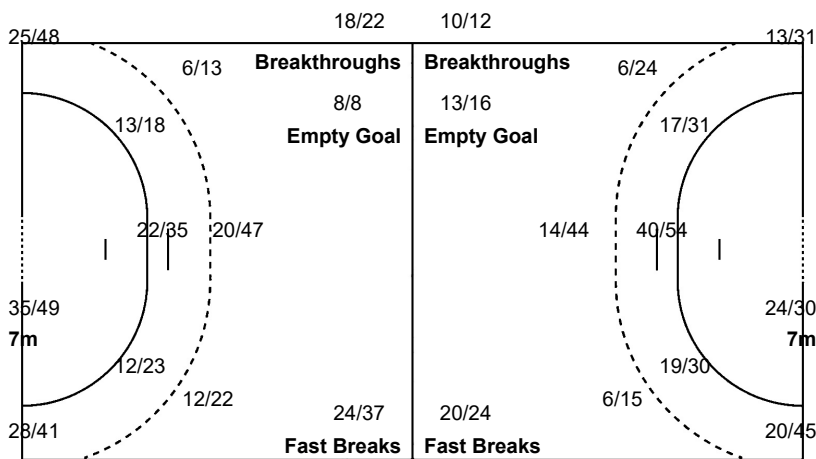

Team

Goals / Shots

20/26	21/29	32/34
12/25	6/12	12/22
54/70	26/31	47/61

23-Missed 20-Post 17-Blocked

Offence

Goalkeepers

Saves / Shots

9/29	9/19	9/37
13/35	9/16	11/29
8/51	8/18	8/54