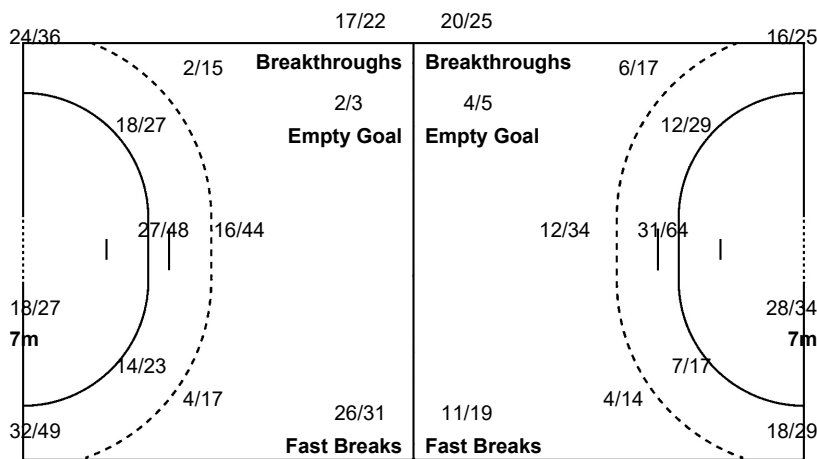

Team Goals / Shots

14/23	7/11	18/23
23/35	0/8	31/44
46/63	14/22	47/52

28-Missed 20-Post 13-Blocked

Offence

Defence

Goalkeepers Saves / Shots

10/25	2/7	4/25
14/37	5/8	21/47
7/37	7/19	17/51

1 TRIFFA A			
0/1	1/1	1/4	
4/7	1/1	5/10	
1/5	2/3	1/10	

16 BIRO B			
3/10	1/3	3/11	
3/15	4/4	11/26	
3/19	4/11	11/24	

21 KISS E			
7/14	0/3	0/10	
7/15	0/3	5/11	
3/13	1/4	5/16	

Legend:	% Efficiency	2Min 2 Minute Suspensions	6m 6-metre Shots	7m 7-metre Shots	9m 9-metre Shots
AS Assists	BC Blue Card	BS Blocked Shots	BT Breakthroughs	FB Fast Breaks	PR Preliminary Round
G/S Goals/Shots	MP Matches Played	N/A not applicable	PL Placement	TP Time Played	
RC Red Cards	S/S Saves/Shots	ST Steals	TO (TF) Turnovers (Technical Faults)		
Wing Wing Shots	YC Yellow Cards				