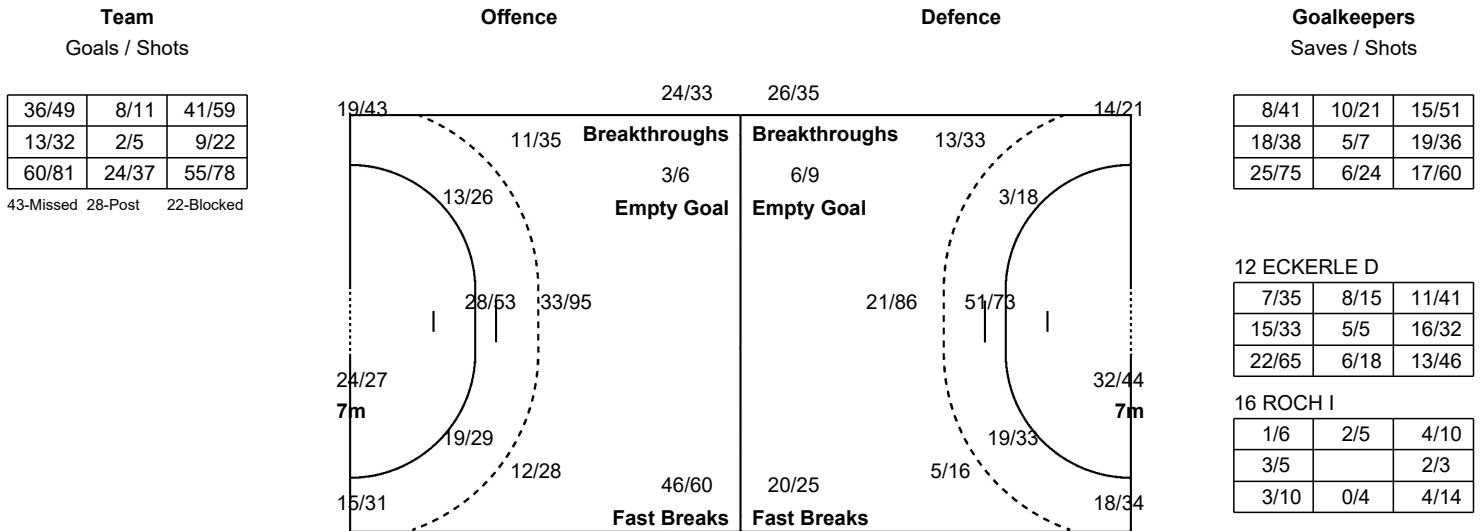

24th Women's World Championship 2019 Japan

Cumulative Statistics

GER - Germany
After 9 matches

Shots Distribution

Players

Goals / Shots

3 BERGER A 7/8 1/2 1/2 0/1 3/4 3/5 6/10 4-Missed 3-Post	4 GRIJSEELS A 5/7 1/3 0/1 1/3 1/1 5-Missed 3-Post	7 SCHMELZER M 1/1 2/3 1/3 1/2 2/3 1/1	12 ECKERLE D 1/1	13 BEHNKE J 4/5 1/1 3/4 3/4 1/3 3/3 12/13 2/2 8/9 1-Blocked 1-Missed 4-Post	15 NAIDZINAVICIUS K 3/7 5/7 1/3 2/6 6/6 2/4 1/4 10-Missed 4-Post 6-Blocked	16 ROCH I 1-Post
17 STOLLE A 7/9 10/14 1/3 0/2 4/9 1/2 3/5 7-Missed 3-Post 4-Blocked	18 ZSCHOCKE M 1/1 1/2 0/1 2-Missed	20 BOLK E 5/6 1/2 7/10 3/5 0/1 1/1 8/13 5/7 7/12 3-Missed 2-Post 6-Blocked 1-Missed	21 GROßMANN I 1/4 5/7 4/5 1-Missed	22 WEIGEL M 1/2 1/1 0/1 3/4 0/1 1/3 2-Missed 1-Post	29 LAUENROTH A 2/2 1/2 4/6 0/3 1/1 2/4 3/6 5/6 9/11 1-Missed 2-Post	30 BEHREND J 1/2 1/1 2/2 3/3 4-Missed 4-Post
32 MINEVSKAJA E 1/2 3/3 6/6 0/2 0/1 10/10 3/6 9/12 2-Missed 1-Post 4-Blocked	33 SCHULZE L 1/2 1/1 0/1 2/2 2/2 1-Missed 1-Blocked					

Legend:	% Efficiency	2Min 2 Minute Suspensions	6m 6-metre Shots	7m 7-metre Shots	9m 9-metre Shots
AS Assists	BC Blue Card	BS Blocked Shots	BT Breakthroughs	FB Fast Breaks	
G/S Goals/Shots	MP Matches Played	N/A not applicable	PL Placement	PR Preliminary Round	
RC Red Cards	S/S Saves/Shots	ST Steals	TO (TF) Turnovers (Technical Faults)	TP Time Played	
Wing Wing Shots	YC Yellow Cards