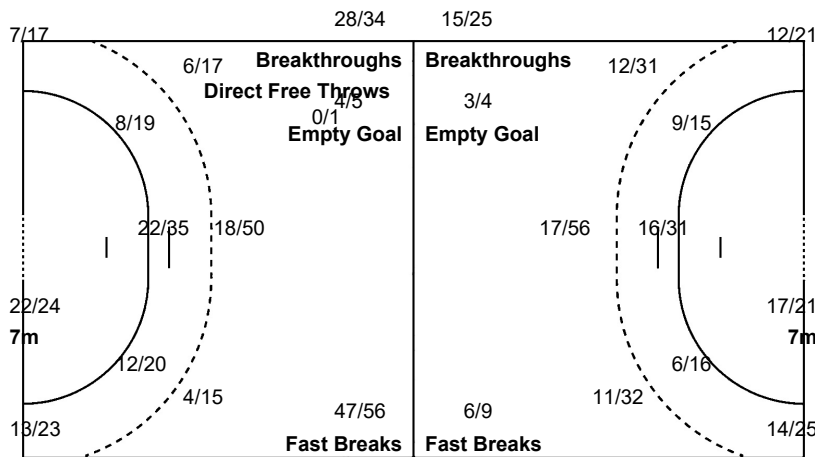

24th Women's World Championship 2019 Japan

Cumulative Statistics

FRA - France After 7 matches

Shots Distribution

Players

Goals / Shots

2 NOCANDY M 3/3 1/1 2/3 2-Missed	4 COATANEA P 2/2 0/2 7/9 2-Post	5 AYGLON SAURINA C 1-Missed	6 BOUQUET C 0/1 1/1 1/1 3-Missed 3-Post	7 PINEAU A 1/1 1/1 3/4 1-Blocked 3-Missed	9 N GOUAN A 3/3 1/3 3/3 3-Missed	10 ZAADI DEUNA G 2/3 2/5 6/7 3-Missed 4-Post 1-Blocked
12 LEYNAUD A	13 HOUETTE M 2/4 1/4 1/3 2-Missed 1-Post	19 SERCIEN UGOLIN O 1/2 0/1 3/3 1-Missed 1-Post 3-Blocked 3-Missed	20 FLIPPES L 1/1 1/1 7/9 3-Blocked 3-Missed	21 KANOR O 0/1 1/2 8/13 4-Missed 3-Post 3-Blocked	22 HORACEK T 1/1 1-Blocked	24 EDWIGE B 2/2 3/3 6/7 2-Post
26 FOPPA P 1/1 2/2 1/1 1-Missed	27 NZE MINKO E 1/1 1/1 6/8 1-Missed 2-Post	29 NIOMBLA G 1/1 0/2 2/2 2-Missed 2-Post 1-Blocked 2-Missed	64 LACRABERE A 5/5 4/5 6/6 2-Missed	94 GABRIEL C 3/3 1/2 2-Blocked		

Team Goals / Shots

23/29	3/3	28/32
17/32	5/12	11/16
6/177	5/9	38/47

28-Missed 20-Post 12-Blocked

Offence

Goalkeepers Saves / Shots

5/26	4/10	6/20
9/19	3/7	10/17
24/66	4/14	15/39

12 LEYNAUD A		
2/16	2/6	4/12
5/12	1/2	6/9
11/40	3/9	12/27

94 GABRIEL C		
3/9	2/4	2/7
4/7	2/3	4/8
13/26	1/5	3/12

Legend:	% Efficiency	2Min 2 Minute Suspensions	6m 6-metre Shots	7m 7-metre Shots	9m 9-metre Shots
AS Assists	BC Blue Card	BS Blocked Shots	BT Breakthroughs	FB Fast Breaks	PR Preliminary Round
G/S Goals/Shots	MP Matches Played	N/A not applicable	PL Placement	TP Time Played	
RC Red Cards	S/S Saves/Shots	ST Steals	TO (TF) Turnovers (Technical Faults)		
Wing Wing Shots	YC Yellow Cards