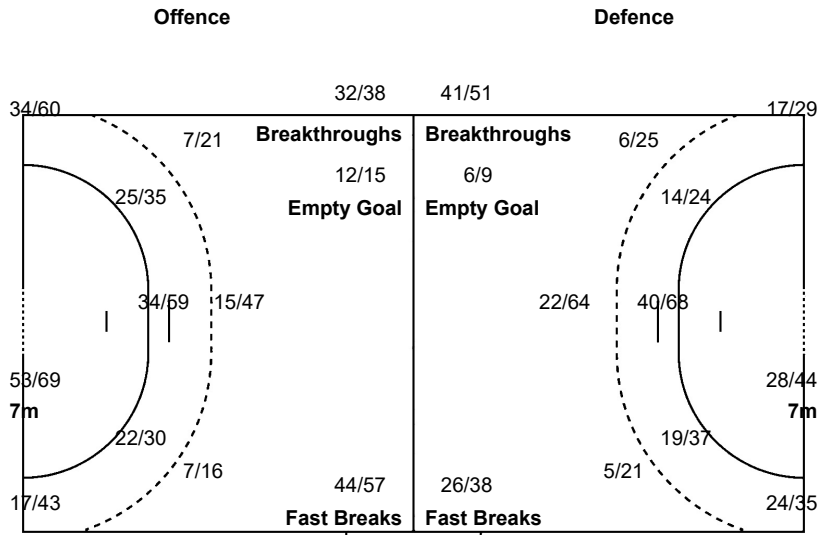

24th Women's World Championship 2019 Japan

Cumulative Statistics

ESP - Spain
After 10 matches

Shots Distribution

Players

Goals / Shots

2 LOPEZ HERRERO M 6/6 0/1 2/3 3/5 2/3 6/6 12/18 6/7 3-Missed 3-Post	5 NUNEZ NISTAL M 0/1 0/1 1/1	8 ARDERIUS MARTIN S 2/2 2/2	10 CESAREO ROMERO E 1/1 0/2 0/1 0/1 1/1 2/2 3/3 1-Missed	12 NAVARRO GIMENEZ S 2/2 1/1 1-Missed	17 GUTIERREZ BERMEJO 0/3 3/3 0/4 0/1 2/4 4/5 1/1 4/5 3-Missed 2-Post	18 ECHEVERRIA MARTINE 2/3 1/2 1/1 3/3 1/1 0/2 3/5 2-Missed 1-Post
25 PENA ABAURREA N 7/8 6/7 6/11 0/1 7/11 4/4 1/1 9/10 7-Missed 9-Post 4-Blocked	27 GONZALEZ ORTEGA L 2/2 1/1 1/1 3/3	30 LOPEZ JIMENEZ S 0/4 3/5 1/4 8/10 0/1 2/2 1-Missed 2-Post	34 FERNANDEZ FRAGA A 4/5 1/1 2/3 6/9 1/1 5/6 5/5 2/3 7/7 2-Missed 3-Post	39 RODRIGUEZ RODRIGUE 4/4 1/3 2/4 0/1 3/5 6/7 1/1 6/7 2-Missed 1-Post	44 HERNANDEZ SERRADOR 1/1 2/4 2/2 0/1 1/1 7/7 2/2 10/13 1-Missed 2-Post	48 ZOQBI de PAULA D 1-Blocked
86 CABRAL BARBOSA A 7/8 4/4 7/11 8/19 1/3 2/5 17/17 14/16 3-Missed 4-Post 5-Blocked	99 GONZALEZ ALVAREZ M 1/1 1/1 2/3 1/2 1/2 1/4 9/10 4/5 3/4 7-Missed 2-Post 1-Blocked					

Team	Goals	Shots
	33/37	9/20 26/36
	34/67	5/12 25/48
	69/75	28/38 74/86

33-Missed 29-Post 10-Blocked

Goalkeepers	Saves	Shots
	10/48	12/21 7/36
	13/33	7/10 15/39
	16/76	10/31 14/60

Player	Goals	Shots
12 NAVARRO GIMENEZ S	8/33	7/13 5/27
	10/25	4/4 10/28
	11/49	6/11 10/39
48 ZOQBI de PAULA D	2/14	5/8 2/9
	3/8	2/3 4/10
	5/25	4/19 4/21

Legend:			
%	Efficiency	2Min	2 Minute Suspensions
AS	Assists	BC	Blue Card
G/S	Goals/Shots	GM	Gold Medal Match
RC	Red Cards	S/S	Saves/Shots
TP	Time Played	Wing	Wing Shots
6m	6-metre Shots	BS	Blocked Shots
7m	7-metre Shots	MP	Matches Played
9m	9-metre Shots	SF	Semifinal
		YC	Yellow Cards
		BT	Breakthroughs
		N/A	not applicable
		ST	Steals
		FB	Fast Breaks
		PR	Preliminary Round
		TO (TF)	Turnovers (Technical Faults)