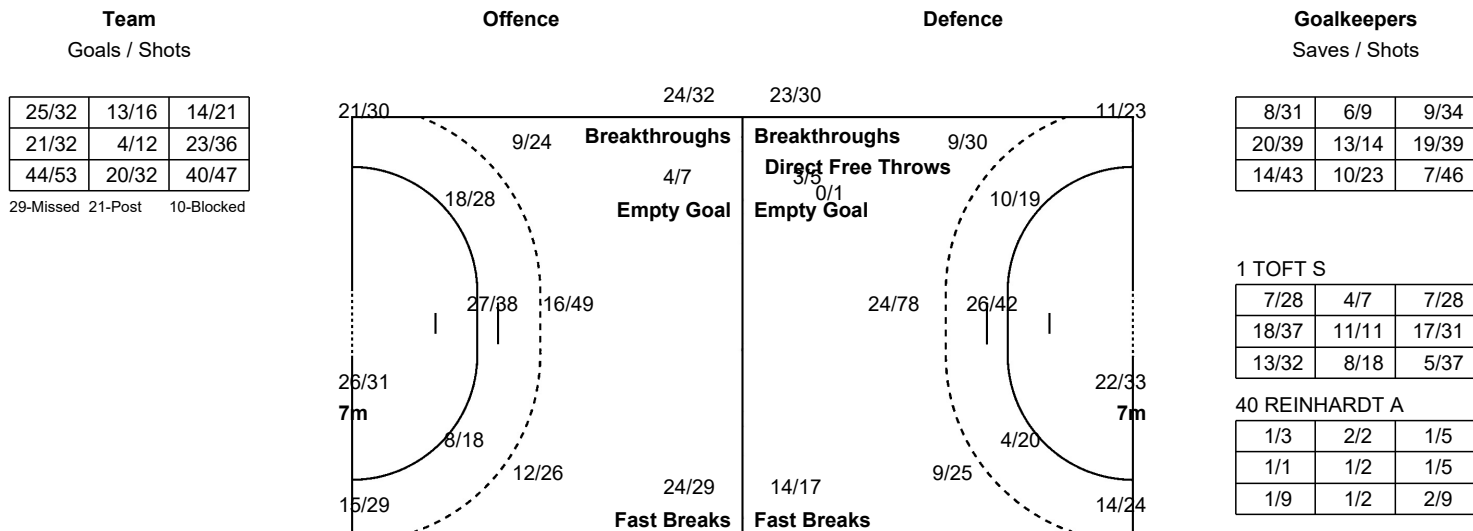

Goalkeepers		Total Shots		6m Shots		Wing Shots		9m Shots		7m Shots		Fast Breaks		Breakthroughs	
No.	Name	S/S	%	S/S	%	S/S	%	S/S	%	S/S	%	S/S	%	S/S	%
1	TOFT Sandra	90/229	39	20/59	34	15/37	41	38/69	55	9/26	35	3/15	20	5/22	23
40	REINHARDT Althea	11/38	29	3/7	43	1/4	25	6/16	38	0/4	0	0/1	0	1/6	17
EG		6													
Totals		106/278	38	23/66	35	18/43	42	47/89	53	9/31	29	3/17	18	6/29	21

Played		
PR	AUS	37 - 12
PR	KOR	26 - 26
PR	GER	25 - 26
PR	BRA	24 - 18
PR	FRA	20 - 18
MR	NOR	19 - 22
MR	NED	27 - 24
MR	SRB	26 - 26

Number of Attacks: 421, Scoring Efficiency: 48%

24th Women's World Championship 2019 Japan

Cumulative Statistics

DEN - Denmark
After 8 matches

Shots Distribution

Players

Goals / Shots

1 TOFT S	3 PEDERSEN L	5 IVERSEN S	8 HANSEN A	10 HEINDAHL K	11 HAUGSTED L	13 BOHME S
0/1	0/1 1/1 1/2	1/2 3/4 5/6	3/3 1/2 1/1	3/4 0/1		1/1
	1/2 1/1 0/2	3/3	6/8	0/1 0/1 1/1	1/1	
	2/2 6/7		3/3 1/1 3/3	2/2 0/1 3/3		1/1 2/2 1/1
1-Missed	1-Post	1-Missed	5-Missed 6-Post 3-Blocked	1-Missed	2-Missed	1-Post
14 GRIGEL L	17 NIELSEN S	23 JORGENSEN K	24 BIDSTRUP M	25 JENSEN T	27 BURGAARD L	28 JORGENSEN S
0/1 4/4	1/1	2/3		11/12 1/1 0/1	3/3	2/2 3/5
1/2 0/1 2/3	0/1	1/1 1/1	0/1 0/1 1/1	4/5 0/1 2/3	1/2 4/5	4/7 1/1 2/3
8/8 1/2 0/1	0/1	1/1 5/5	2/2 0/2	2/2 1/1 5/6	5/8 2/4 5/7	9/12 6/9 5/5
1-Post		3-Missed 2-Post	1-Missed	3-Missed	3-Missed 1-Post 3-Blocked	5-Missed 4-Post 2-Blocked
32 HOJLUND M	36 KYNDBOL F	40 REINHARDT A				
0/2 2/2 2/3	1/1					
1/1 0/3 1/3		2/3				
8/9 2/3 4/5	3/4 3/5 3/4					
2-Missed 2-Post 2-Blocked	2-Missed 3-Post					

Legend:	% Efficiency	2Min 2 Minute Suspensions	6m 6-metre Shots	7m 7-metre Shots	9m 9-metre Shots
AS Assists	BC Blue Card	BS Blocked Shots	BT Breakthroughs	FB Fast Breaks	RC Red Cards
G/S Goals/Shots	MP Matches Played	N/A not applicable	PR Preliminary Round	Wing Wing Shots	
S/S Saves/Shots	ST Steals	TO (TF) Turnovers (Technical Faults)	TP Time Played		
YC Yellow Cards					