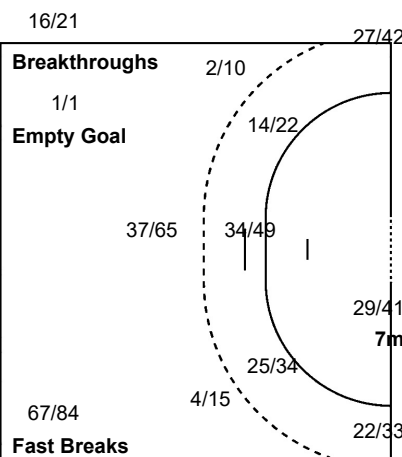

Team Goals / Shots

20/33	12/15	24/29
22/44	3/14	23/43
33/36	23/32	40/46

40-Missed 26-Post 30-Blocked

Offence

Defence

Goalkeepers Saves / Shots

3/41	1/13	4/29
17/51	6/10	26/59
5/61	8/31	6/60

1 MORA ARIAS N

2/18	1/8	1/17
9/22	4/6	19/36
3/30	2/13	3/27

12 CEDENO RAMOS I

1/23	0/5	3/12
8/29	2/4	7/23
1/29	6/18	2/31

16 HERRANZ REYES D

Legend:	% Efficiency	2Min 2 Minute Suspensions	6m 6-metre Shots	7m 7-metre Shots	9m 9-metre Shots
AS Assists	BC Blue Card	BS Blocked Shots	BT Breakthroughs	FB Fast Breaks	
G/S Goals/Shots	MP Matches Played	N/A not applicable	PL Placement	PR Preliminary Round	
RC Red Cards	S/S Saves/Shots	ST Steals	TO (TF) Turnovers (Technical Faults)	TP Time Played	
Wing Wing Shots	YC Yellow Cards				