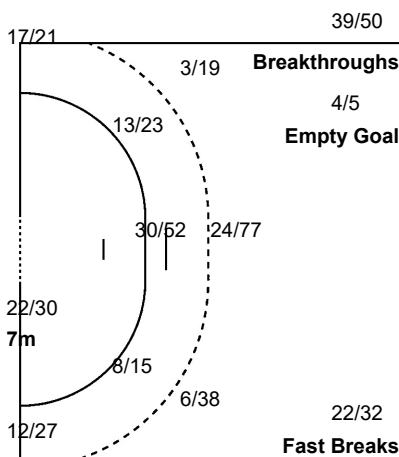

24th Women's World Championship 2019 Japan

Cumulative Statistics

CUB - Cuba After 7 matches

Shots Distribution

Players

Goals / Shots

1 MORA ARIAS N	4 ROSABAL SALAZAR L	5 ROBERT REINOSO S	8 MARQUEZ HERRERA A	9 LUSSON MIRANDA L	10 REYES GONZALEZ G	11 CAMEJO RODRIGUEZ Y
1/1	2/3 1/1 4/5 1/3 0/1 2/3 1/2 0/1 2/5	1/4 2/2 0/1 1/1 0/1 1/6 2/2 7/10 5/5	0/1 0/1 1/1 1/2 2/3 2/2	2/3 1/2 3/3 4/9 1/5 2/4 3/3 2/2 11/12	3/3 3/3 1/1 2/2 2/2 4/4 3/3	3/4 2/2 1/2 6/7 1/1 2/3 7/8 1/1 2/2
1-Missed	5-Missed 5-Post 8-Blocked 3-Missed 3-Post			6-Missed 8-Post 6-Blocked	2-Post 1-Blocked 2-Missed	
12 CEDENO RAMOS I	14 MUSTELIER HERNANDE	16 HERRANZ REYES D	18 TELLEZ DELGADO L	23 RIZO GOMEZ E	24 MARQUEZ JABIQUE N	34 TOLEDO ABREU Y
	0/1 0/1 1/1 1/1 0/1		1/1 5/5 3/4 0/3 4/6 5/5 0/2 3/3	4/4 1/3 2/2 2/3 1/3 3/3 5/6 4/4	1/1 0/2 0/1 1/1 1/1	2/5 1/1 7/9 2/7 2/5 2/3 3/3
	1-Missed		8-Missed 2-Post 7-Blocked 3-Missed 2-Post 3-Blocked 5-Missed		2-Blocked 4-Missed 2-Post 1-Blocked	
55 CESPEDES CHIRINO Y	77 LEAL ARMENTEROS R					
1/2 1/1 1/1 0/2 0/2 4/4 3/3 1/1 3/5	0/1 1/2 3/3 1/1 1/1					
2-Post 2-Blocked 2-Missed						

Team Goals / Shots

20/33	12/15	24/29
22/44	3/14	23/43
33/36	23/32	40/46

40-Missed 26-Post 30-Blocked

Offence