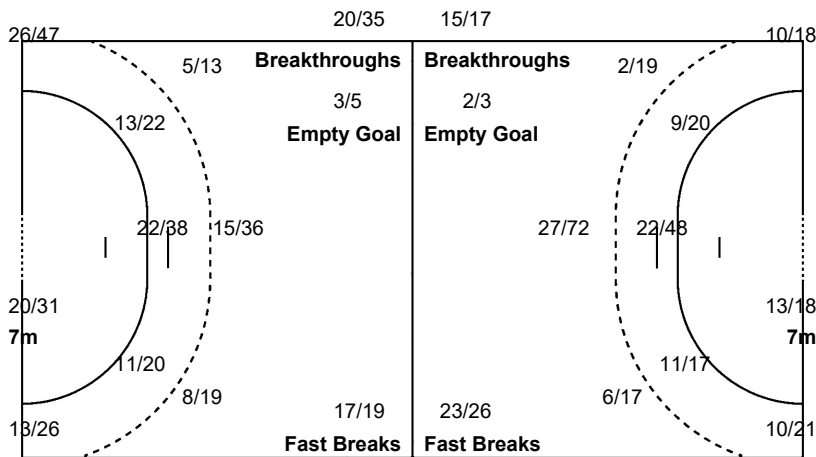

24th Women's World Championship 2019 Japan

Cumulative Statistics

BRA - Brazil After 7 matches

Shots Distribution

Players

Goals / Shots

1 MORESCHI G	2 de PAULA B	3 MARTINEZ A	7 ARAUJO T	9 RODRIGUES BELO A	12 ARENHART B	18 AMORIM TALESKA E												
	1/1		5/6	3/6	2/2	3/4	3/3	1/2	2/2	2/2		2/2				5/5	2/4	5/6
		0/4	2/4	1/3		3/4	2/4	0/1	1/1	0/1		2/5				1/2	1/2	1/4
	3/4		6/9	2/2	0/1	2/2	3/4	1/1	1/2	6/6		2/4				6/10	1/1	1/1
	4-Missed 2-Post	1-Blocked		2-Post			2-Missed 4-Post			2-Missed 1-Post	1-Blocked	1-Missed				4-Missed 5-Post	4-Blocked	
20 ARAUJO L	21 de CASTRO A	22 VIEIRA S	24 MENIN I	30 BITOLO G	33 ANASTACIO J	49 MATIELI MACHADO P												
3/3	6/8		1/1			3/3	1/2		1/1			0/1		0/1	3/4			
	0/1	1/2	0/1	1/1	2/4	1/1	0/2	0/3	1/1		1/1	1/1		0/1			0/1	
4/4		4/4	3/6	2/2	6/8	3/3	1/1	4/5	1/1		1/1	1/1		1/1	4/5		3/4	
1-Missed 4-Post	4-Missed 1-Post		3-Missed	1-Blocked						1-Missed			1-Missed			1-Missed		1-Blocked
81 FACHINELLO D	87 ARRUDA R	88 COSTA M	96 BOLZAN E SILVA A															
		3/3	2/3	2/2	1/2		0/1											
		4/5		0/3			0/1											
		1/1	1/1	2/3	1/2	2/2												
					2-Missed 1-Post													

Team Goals / Shots

28/35	7/12	30/37
11/20	3/12	14/35
39/50	8/9	33/44

26-Missed 23-Post 8-Blocked

Offence

Defence

Goalkeepers Saves / Shots

4/20	2/5	11/26
15/22	10/14	4/17
11/53	10/20	13/55

1 MORESCHI G

2/3		2/2
4/5	4/4	0/1
3/8	1/2	2/7

12 ARENHART B

1/11	2/5	8/19
9/13	5/6	4/15
5/28	8/16	7/33

87 ARRUDA R

1/5		1/5
2/4	1/2	0/1
3/17	1/2	4/15

Legend:	% Efficiency	2Min 2 Minute Suspensions	6m 6-metre Shots	7m 7-metre Shots	9m 9-metre Shots
AS Assists	BC Blue Card	BS Blocked Shots	BT Breakthroughs	FB Fast Breaks	PR Preliminary Round
G/S Goals/Shots	MP Matches Played	N/A not applicable	PL Placement	TP Time Played	
RC Red Cards	S/S Saves/Shots	ST Steals	TO (TF) Turnovers (Technical Faults)		
Wing Wing Shots	YC Yellow Cards