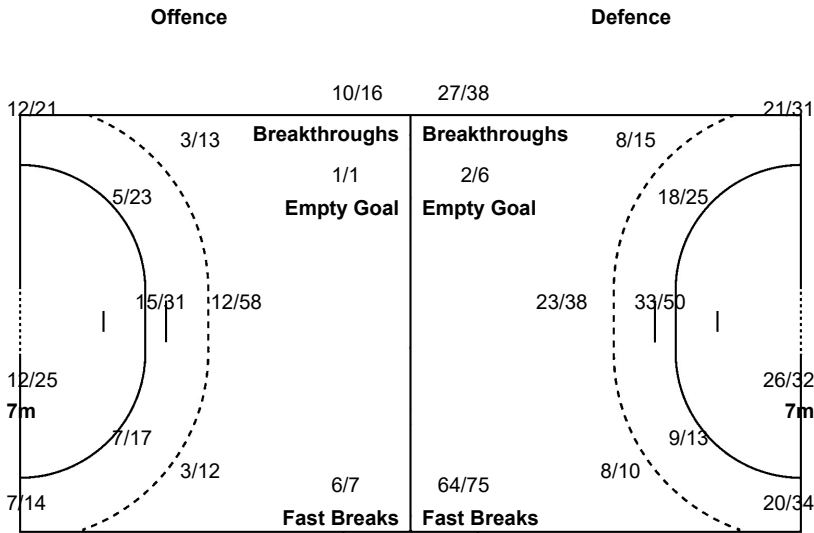

24th Women's World Championship 2019 Japan

Cumulative Statistics

AUS - Australia After 7 matches

Shots Distribution

Players

Goals / Shots

1 HARBORT J	5 FALLAH J	7 MEDED A	8 POTOCKI S	11 GUIGNARD E	12 PLAYER L	13 VERNAY M
1/1	4/4 2/2 1/2 0/1 1/2 1/1 1/1	1/1 2/6 0/1 3/4 1/1 1/3	4/8 3/4 2/4 7/14 1/3 5/10 16/22 9/15	1/1 0/2 0/2 0/1 1/1	1/1 1/4	
	4-Missed 1-Post	3-Missed	7-Missed 5-Post 8-Blocked 2-Missed	1-Blocked 1-Missed	1-Missed	1-Missed
14 McAFEE M	16 BOYD R	17 WOOD J	19 THOMAS A	21 LIVINGSTONE M	22 COOPER H	25 MOWAT O
1/1 0/1 0/1 0/2 2/7 1/2 1/4	2/4 1/1 0/3 1/2 0/2 1/1 2/5	1/1 0/1 1/1 0/1		0/2	0/1 1/1 1/3 5/8 1/1	0/1 0/1
4-Missed 3-Post 8-Blocked	3-Missed 1-Blocked			1-Post	1-Post	
27 FITZGERALD T	30 KEYES B					
	0/1 0/1 1/1					

Team		
Goals / Shots		
12/16	5/7	6/13
12/29	2/12	8/18
28/51	3/6	17/32
25-Missed	11-Post	18-Blocked

Goalkeepers		
Saves / Shots		
8/44	0/14	10/61
8/26	3/5	10/29
2/52	6/23	6/59

1 HARBORT J		
3/12	0/2	5/22
2/6	1/1	6/17
2/20	1/6	0/20

13 VERNAY M		
4/25	0/12	5/36
5/16	0/1	4/12
0/26	3/15	6/32

19 THOMAS A		
1/7		0/3
1/4	2/2	
0/6	2/2	0/7

Legend:											
%	Efficiency	2Min	2 Minute Suspensions	6m	6-metre Shots	7m	7-metre Shots	9m	9-metre Shots		
AS	Assists	BC	Blue Card	BS	Blocked Shots	BT	Breakthroughs	FB	Fast Breaks		
G/S	Goals/Shots	MP	Matches Played	N/A	not applicable	PL	Placement	PR	Preliminary Round		
RC	Red Cards	S/S	Saves/Shots	ST	Steals	TO (TF)	Turnovers (Technical Faults)	TP	Time Played		
Wing	Wing Shots	YC	Yellow Cards