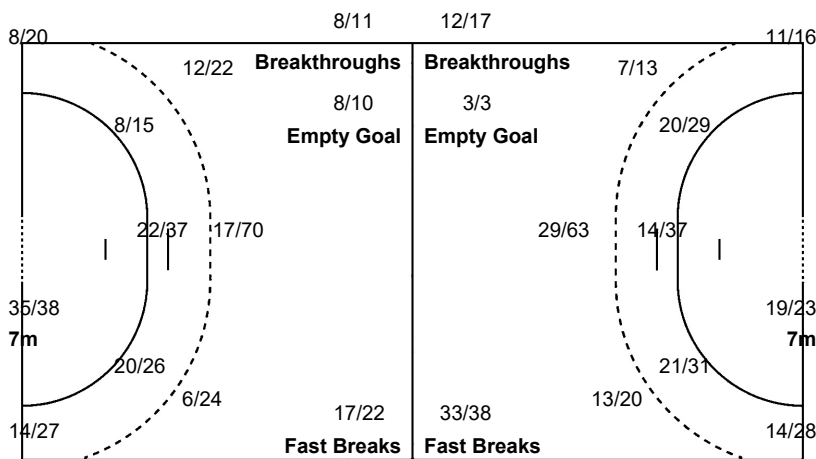

24th Women's World Championship 2019 Japan

Cumulative Statistics

ARG - Argentina After 7 matches

Shots Distribution

Players

Goals / Shots

1 CARRATU M	4 URBAN MEDEL R	5 PIZZO M	6 GARCIA G	7 CAMPIGLI R	8 BONAZZOLA C	9 MENDOZA L
0/1	1/1	0/1 1/1 1/1	0/1 0/1 1/1	1/1	2/3 1/2 2/2	2/2
	1/1 0/1	2/2 1/1 8/10	3/4 2/3 2/2	0/1 2/3	1/1 1/2	4/6 1/3 1/3
	2-Missed 2-Post	3-Missed 1-Post	4-Missed		2-Missed 3-Post	5-Missed 3-Post 4-Blocked
10 CRIVELLI V	13 GAVILAN G	15 MENA A	16 NINO L	17 CAVO M	18 SANS M	20 BOLLING J
1/1	1/1 1/1	1/1		3/3 1/2 1/1	1/1 1/1 1/1	2/2 1/2 4/4
0/1 1/1 0/1	2/3	2/3		2/6 0/4 2/3	1/1 1/2 0/1	0/2
	2/2 1/1 1/1			6/7 1/2 2/6	1/2 2/3 3/3	2/2
5-Missed		2-Missed		6-Missed 2-Post 2-Blocked	1-Missed	1-Blocked 1-Missed 1-Post
21 GANDULFO M	22 KARSTEN E	25 CASASOLA M				
0/1	4/8 1/2 4/5	1/3				
0/1	7/8 1/4 7/8	1/1				
1/1 3/3	11/12 11/12	1/1 3/3				
2-Missed	1-Blocked 8-Missed 4-Post 4-Blocked	4-Missed 1-Post				

Team Goals / Shots

16/24	6/11	21/23
21/33	5/17	13/21
35/41	12/16	48/63

45-Missed 17-Post 12-Blocked

Offence

Goalkeepers Saves / Shots

8/34	4/9	7/33
13/38	3/5	14/24
12/64	5/14	11/53

1 CARRATU M

5/28	3/7	5/20
10/31	3/5	8/14
8/51	5/12	7/34

16 NINO L

3/6	1/2	2/13
3/7		6/9
4/12	0/2	4/19

Legend:	% Efficiency	2Min 2 Minute Suspensions	6m 6-metre Shots	7m 7-metre Shots	9m 9-metre Shots
AS Assists	BC Blue Card	BS Blocked Shots	BT Breakthroughs	FB Fast Breaks	
G/S Goals/Shots	MP Matches Played	N/A not applicable	PL Placement	PR Preliminary Round	
RC Red Cards	S/S Saves/Shots	ST Steals	TO (TF) Turnovers (Technical Faults)	TP Time Played	
Wing Wing Shots	YC Yellow Cards