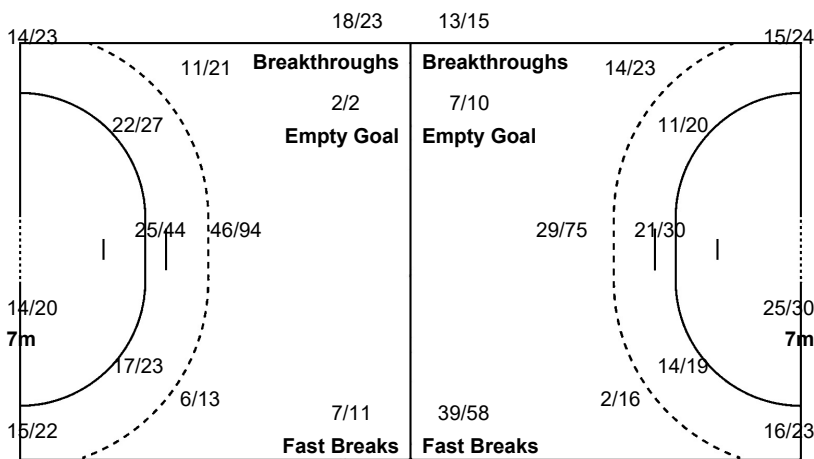

24th Women's World Championship 2019 Japan

Cumulative Statistics

ANG - Angola After 7 matches

Shots Distribution

Players

Goals / Shots

1 PINTO A	4 JOAO R	6 SILVA V	8 PAULO H	9 BERNARDO N	10 KASSOMA A	12 SOUSA H
			0/1		1/2	
			1/5	1/2	7/8	
		2/2	6/7	3/4	4/4	
		1/1	3/3	4/4		
		3-Missed	3-Missed	1-Blocked 1-Missed	1-Missed 7-Post	
13 da SILVA I	15 CARLOS A	16 ALMEIDA T	17 DOMBAXI W	21 CAZANGA M	23 MACHADO J	25 VENANCIO L
3/3	4/5	2/3	1/2			
1/2	7/12	0/4	2/5			
0/2	15/18	1/1	6/7			
	3-Missed 7-Post	2-Blocked				
31 SANTOS J	90 GUIALO I					
1/1	6/7	1/2	14/16			
2/3	5/5		0/5			
3/3	6/8	4/7	4/6			
1-Missed	4-Missed 4-Post	6-Blocked				

Team Goals / Shots

19/22	9/13	32/38
27/45	2/10	19/34
37/46	15/20	37/41

21-Missed 21-Post 12-Blocked

Offence

Goalkeepers Saves / Shots

7/29	2/9	5/24
16/46	6/12	8/27
4/51	8/20	8/52

1 PINTO A

0/1		0/1
0/2		0/2

12 SOUSA H

3/13	1/8	5/17
14/37	2/5	7/23
4/36	7/16	2/31

16 ALMEIDA T

4/13	1/1	0/6
1/7	3/3	1/3
0/12	1/4	6/18

Legend:		
%	Efficiency	2Min 2 Minute Suspensions
AS	Assists	BC Blue Card
G/S	Goals/Shots	MP Matches Played
RC	Red Cards	S/S Saves/Shots
Wing	Wing Shots	YC Yellow Cards
6m	6-metre Shots	BS Blocked Shots
7m	7-metre Shots	BT Breakthroughs
9m	9-metre Shots	PL Placement
		TO (TF) Turnovers (Technical Faults)
		FB Fast Breaks
		PR Preliminary Round
		TP Time Played