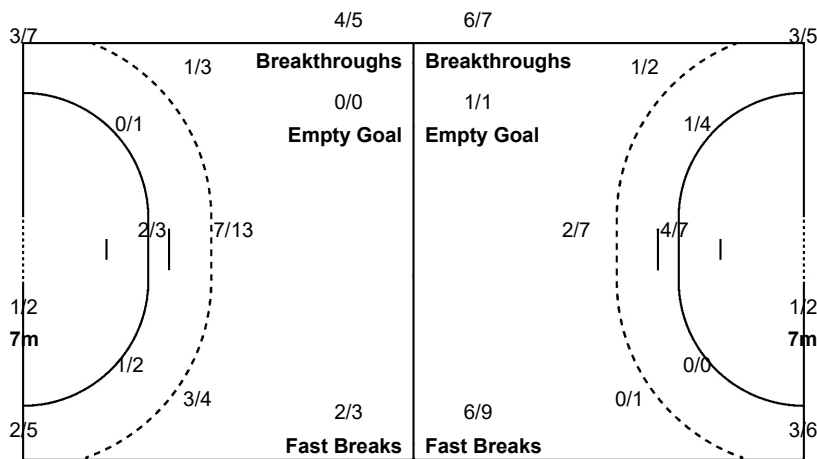

24th Women's World Championship 2019 Japan

Placement Match 5-6

Match Team Statistics

Match No: 92

FRI 13 DEC 2019

11:30

Park Dome Kumamoto

SRB 26 - 28 MNE

(12 - 13) (14 - 15)

Referees: BELKHIRI Y (ALG) / HAMIDI S (ALG)

SRB - Serbia

Shots Distribution

Players

Goals / Shots

2 RADOSAVLJEVIC S	5 TRIFUNOVIC J	8 STEVIN D	9 LAVKO J	14 NIKOLIC Z	15 JANJUSEVIC A	16 RISOVIC J
1/1	0/1			1/1	0/3	
1/1	1/1		0/1			1/1
	3/3		1/1	1/1		1/1
1-Missed 1-Post	1-Missed	1-Blocked	1-Post		1-Missed 1-Post	
17 KOJIC A	20 POP-LAZIC S	21 RADOJEVIC D	23 OBRADOVIC M	25 JOVOVIC J	27 TOMASEVIC K	33 STOILJKOVIC J
0/1						1/1
1/2		0/1				0/1
	1/2					1/1
			2-Missed			4/5
						1-Post
71 LISCEVIC K	72 CVIJIC D					
1/1	1/1					
1-Missed						

Team Goals / Shots

3/3	1/6
2/5	2/3
3/4	3/3
12/13	
6-Missed	4-Post
	1-Blocked

Offence

Defence

Goalkeepers Saves / Shots

2/5	2/2	1/7
4/9	0/1	1/2
1/7	1/3	2/6

16 RISOVIC J

0/2	1/1	1/2
2/3		0/1
0/4	0/1	1/3

27 TOMASEVIC K

2/3	1/1	0/5
2/6	0/1	1/1
1/3	1/1	1/3