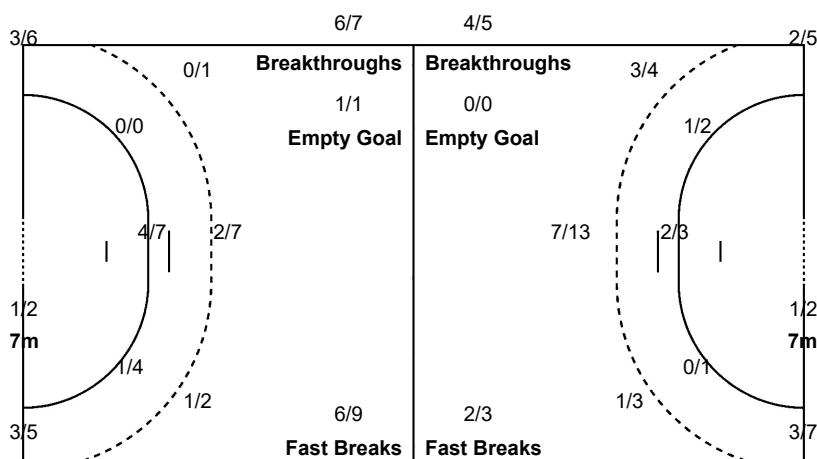

24th Women's World Championship 2019 Japan

Placement Match 5-6

Match Team Statistics

Match No: 92

FRI 13 DEC 2019

11:30

Park Dome Kumamoto

SRB 26 - 28 MNE

(12 - 13) (14 - 15)

Referees: BELKHIRI Y (ALG) / HAMIDI S (ALG)

MNE - Montenegro

Shots Distribution

Players

Goals / Shots

4 RADICEVIC J	9 JAUKOVIC D	15 KLIKOVAC A	16 NENEZIC L	20 KNEZEVIC N	23 UJKIC D	27 PREMOVIC S
1/2	0/1	1/1	1/1		1/1	0/1
2/2	1/1					
1-Missed 2-Post	1-Blocked 1-Missed					
32 BULATOVIC K	34 BRNOVIC T	43 BATINOVIC M	55 MUGOSA D	66 RAMUSOVIC E	77 MEHMEDOVIC M	80 DESPOTOVIC J
1/1	1/1			1/1	0/1	2/3
	1/1			1/1	0/1	2/2
	1/1			2/3	1/1	0/1
	1-Missed					1-Post 1-Blocked
90 RAICEVIC M	96 GRBIC I					
1/2	0/1	1/1				
1/2	1/1					1/2
1-Missed						

Team Goals / Shots

3/5	0/2	6/7
5/9	1/1	1/2
6/7	2/3	4/6

4-Missed 3-Post 2-Blocked

Offence

Defence

Goalkeepers Saves / Shots

0/3	5/6
3/5	1/3
1/4	0/3
	1/13

16 NENEZIC L

1/1	1/1
	0/2
	1/7

43 BATINOVIC M

0/3	4/5
2/4	1/1
1/4	0/3
	0/6

Legend:	% Efficiency	2Min 2 Minute Suspensions	6m 6 metre Shots	7m 7 metre Shots	9m 9 metre Shots
AS Assists	BC Blue Card	BS Blocked Shots	BT Breakthroughs	FB Fast Breaks	
G/S Goals/Shots	N/A Not Applicable	No. Uniform Number	RC Red Cards	S/S Saves/Shots	
ST Steals	TO Turnover	TP Time Played	Wing Wing Shots	YC Yellow Cards