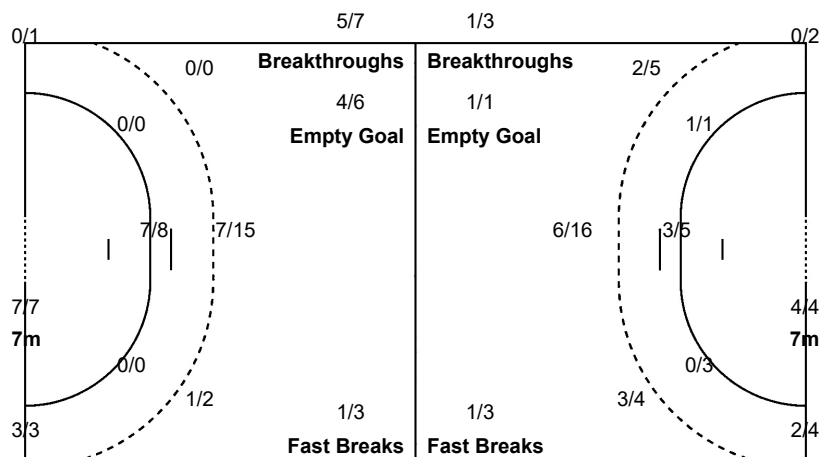

24th Women's World Championship 2019 Japan

Match Team Statistics

Match No: 91

FRI 13 DEC 2019

14:30

Park Dome Kumamoto

GER 24 - 35 SWE

(13 - 18) (11 - 17)

Referees: GARCIA I (ESP) / MARIN A (ESP)

SWE - Sweden

Shots Distribution

Players

Goals / Shots

1 THORN M	4 MELLEGARD O	6 STROMBERG C	7 BLOHM L	8 ROBERTS J	9 PETREN M	10 LUNDSTROM M
		1/1	1/1	3/3	1/1	1/1
		1/2	0/1	0/1		
	2/2	1/1	1/1	1/1		
		1-Missed	1-Blocked	1-Missed	1-Missed	
11 FORSBERG J	12 IDEHN F	18 WALL M	19 LAGERQUIST A	20 GULLDEN I	22 BLOMSTRAND H	23 LINDQVIST E
				2/2	1/1	1/1
1/1	1/1			1/1	2/2	1/1
		1/1			1/1	2/2
						1-Missed
24 HAGMAN N	25 MASSING M					
0/1	0/1					
	1/2					
	0/1					
1-Blocked	1-Missed					

Team Goals / Shots

4/4	2/2	8/8
3/6		1/5
5/7	7/7	5/6
5-Missed	2-Blocked	

Offence

Goalkeepers Saves / Shots

2/5		0/6
5/9		4/6
2/7	1/2	3/6

1 THORN M		
1/1		0/1
		2/3
	0/1	0/2

12 IDEHN F		
2/5		0/5
4/8		2/3
2/7	1/1	3/4

Legend:	% Efficiency	2Min 2 Minute Suspensions	6m 6 metre Shots	7m 7 metre Shots	9m 9 metre Shots
AS Assists	BC Blue Card	BS Blocked Shots	BT Breakthroughs	FB Fast Breaks	
G/S Goals/Shots	N/A Not Applicable	No. Uniform Number	RC Red Cards	S/S Saves/Shots	
ST Steals	TO Turnover	TP Time Played	Wing Wing Shots	YC Yellow Cards