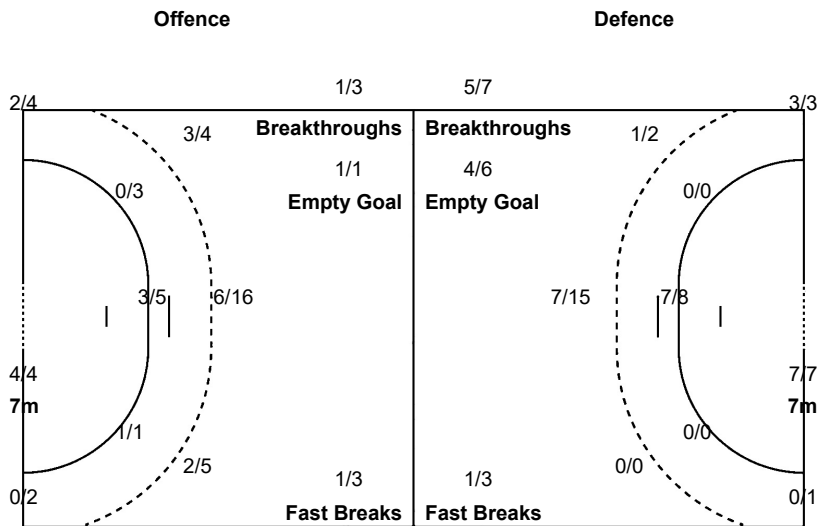

24th Women's World Championship 2019 Japan

Match Team Statistics

Match No: 91

FRI 13 DEC 2019

14:30

Park Dome Kumamoto

GER 24 - 35 SWE

(13 - 18) (11 - 17)

Referees: GARCIA I (ESP) / MARIN A (ESP)

GER - Germany

Shots Distribution

Players

Goals / Shots

3 BERGER A	4 GRIJSEELS A	7 SCHMELZER M	12 ECKERLE D	13 BEHNKE J	15 NAIDZINAVICIUS K	16 ROCH I
1/2	1/2	1/1		1/1	0/1	1/1
0/1				1/1	1/3	
1/1				0/1	1/1	
	3-Missed				1-Missed	2-Blocked

17 STOLLE A	18 ZSCHOCKE M	20 BOLK E	21 GROßMANN I	22 WEIGEL M	29 LAUENROTH A	30 BEHREND J
3/3	1/1	0/1				
1/2		1/1	0/2		0/1	0/1
		1/1			1/1	0/1
1-Post		1-Missed 1-Post				

32 MINEVSKAJA E	33 SCHULZE L
1/1	
2/2	2/3
1-Missed	

Team Goals / Shots		
3/5		6/6
4/9		2/6
5/7	1/2	3/6
6-Missed	2-Post	2-Blocked

Goalkeepers Saves / Shots		
0/4	0/2	0/8
3/6		4/5
2/7	0/7	1/6

12 ECKERLE D		
0/4	0/2	0/5
2/5		3/4
2/4	0/1	0/3

16 ROCH I		
		0/3
1/1		1/1
0/3	0/4	1/3