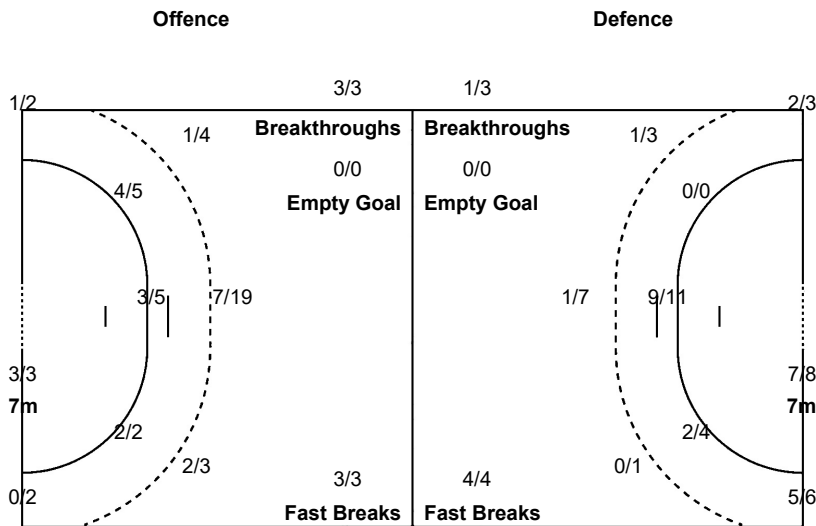

24th Women's World Championship 2019

Japan

Main Round Group I

Match Team Statistics

Match No: 89

NOR 32 - 29 GER

(17 - 16) (15 - 13)

WED 11 DEC 2019

20:30

Aqua Dome Kumamoto

Referees: ALPAIDZE V (RUS) / BEREZKINA T (RUS)

GER - Germany

Shots Distribution

Players

Goals / Shots

3 BERGER A	4 GRIJSEELS A	7 SCHMELZER M	12 ECKERLE D	13 BEHNKE J	15 NAIDZINAVICIUS K	16 ROCH I
1/1		1/1			1/1	
		1/2			0/1	1/2
1/1		1/1		1/1		0/1
1-Missed	1-Missed			1-Post	1-Missed	
17 STOLLE A	18 ZSCHOCKE M	20 BOLK E	21 GROßMANN I	22 WEIGEL M	29 LAUENROTH A	30 BEHREND J
1/1						
0/2		0/1	0/1		1/1	1/1
0/1		1/1	1/1		1/2	1/1
1-Missed		1-Blocked		1-Missed		
32 MINEVSKAJA E	33 SCHULZE L					
1/1						
3/3	1/1					
	1-Blocked					

Team		
Goals / Shots		
3/3	1/1	7/8
1/5	1/1	3/5
9/12	2/2	2/6
5-Missed	1-Post	2-Blocked

Goalkeepers		
Saves / Shots		
2/5	0/1	3/6
5/8		1/8
0/7	1/4	1/6

12 ECKERLE D		
2/5	0/1	2/5
5/8		1/8
0/6	1/4	1/5

16 ROCH I		
		1/1
0/1		0/1

Legend:							
%	Efficiency	2Min	2 Minute Suspensions	6m	6 metre Shots	7m	7 metre Shots
AS	Assists	BC	Blue Card	BS	Blocked Shots	BT	Breakthroughs
G/S	Goals/Shots	N/A	Not Applicable	No.	Uniform Number	RC	Red Cards
ST	Steals	TO	Turnover	TP	Time Played	Wing	Wing Shots
						9m	9 metre Shots
						FB	Fast Breaks
						S/S	Saves/Shots
						YC	Yellow Cards