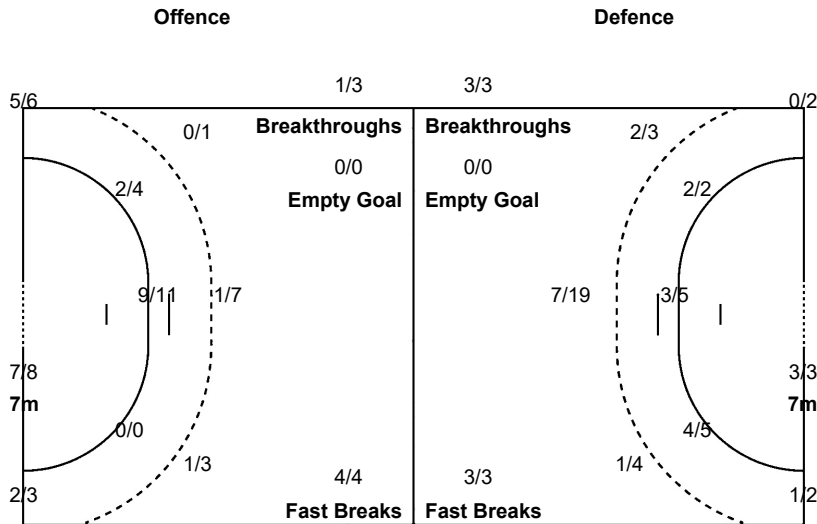

24th Women's World Championship 2019 Japan

Main Round Group I

Match Team Statistics

Match No: 89

NOR 32 - 29 GER

(17 - 16) (15 - 13)

WED 11 DEC 2019

20:30

Aqua Dome Kumamoto

Referees: ALPAIDZE V (RUS) / BEREZKINA T (RUS)

NOR - Norway

Shots Distribution

Players

Goals / Shots

3 ARNTZEN E	6 LOKE H	7 SKOGRAND S	8 WAADE S	10 OFTEDAL S	11 AUNE M	12 SOLBERG S
0/2		0/1			1/3	
		2/2			1/1	1/1
2/2		1/1			0/1	2/2
	0/1		0/1			
	2/2			0/1		
		1/1				

1-Missed 1-Post

13 BRATTSET K	16 PEDERSEN A	19 HOGDAHL M	20 JACOBSEN M	21 BAKKERUD I	23 HERREM C	24 SOLBERG S
1/1			1/1			1/1
2/2					1/1	
			1/1	2/2		
					1/1	0/1

1-Missed

25 BREISTOL K	26 TOMAC M

Team	Goals / Shots
	3/5
	1/1
	3/6
	3/8
	7/8
	7/7
	3/4
	5/6

3-Missed 2-Post

Goalkeepers	Saves / Shots
	0/3
	0/1
	1/8
	4/5
	0/1
	2/5
	3/12
	0/2
	4/6

12 SOLBERG S	Saves / Shots
	0/3
	0/1
	1/8
	4/5
	0/1
	2/5
	3/10
	0/2
	4/6

16 PEDERSEN A	Saves / Shots
	0/2