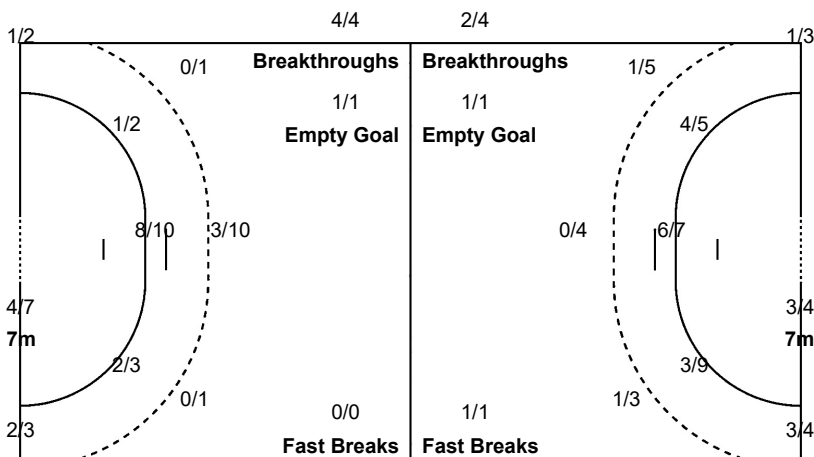

1-Post 2-Blocked

Team Goals / Shots

2/2	0/1	5/7
7/10		1/5
3/4	1/1	7/7

2-Missed 2-Post 3-Blocked

Offence

Defence

Goalkeepers Saves / Shots

1/4	1/2	1/3
2/10	3/3	4/6
1/5	4/8	1/3