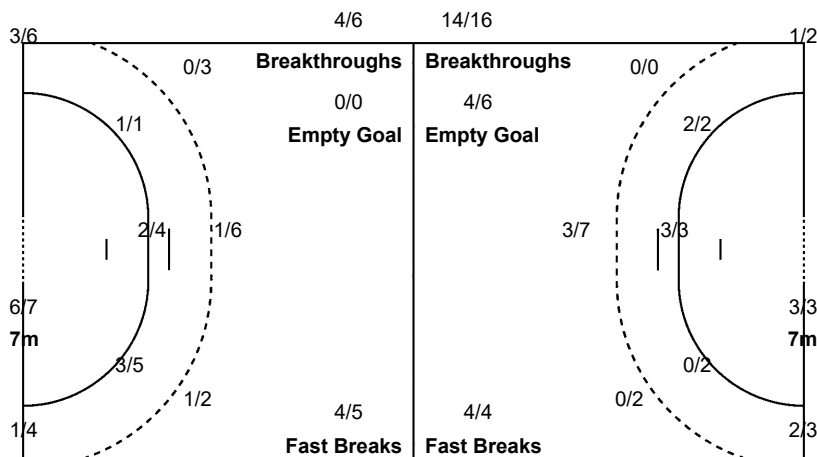

24th Women's World Championship 2019 Japan

Main Round Group II

Match Team Statistics

Match No: 87

WED 11 DEC 2019

15:00

Park Dome Kumamoto

ESP 26 - 36 RUS

(12 - 16) (14 - 20)

Referees: BONAVENTURA C (FRA) / BONAVENTURA J (FRA)

ESP - Spain

Shots Distribution

Players

Goals / Shots

2 LOPEZ HERRERO M	5 NUNEZ NISTAL M	8 ARDERIUS MARTIN S	10 CESAREO ROMERO E	12 NAVARRO GIMENEZ S	17 GUTIERREZ BERMEJO	18 ECHEVERRIA MARTINE
1/1						
0/1						
	1/2					
			1/1		1/1	1/1

1-Missed

25 PENA ABAURREA N	27 GONZALEZ ORTEGA L	30 LOPEZ JIMENEZ S	34 FERNANDEZ FRAGA A	39 RODRIGUEZ RODRIGUE	44 HERNANDEZ SERRADOR	48 ZOQBI de PAULA D
		0/3	1/1		0/1	
1/1			0/1	0/1	0/1	1/1
		1/1	1/1	1/1	2/2	

1-Post

86 CABRAL BARBOSA A	99 GONZALEZ ALVAREZ M
2/3	1/1
1/1	0/1
1/1	1/1

1-Post 2-Blocked 1-Missed 1-Blocked

Team Goals / Shots

4/5	1/5	1/1
2/6	0/1	2/6
8/9	1/2	7/7

2-Missed 2-Post 3-Blocked

Offence

Defence

Goalkeepers Saves / Shots

1/9	1/1	0/3
0/7	0/1	1/2
1/9	0/3	1/6

12 NAVARRO GIMENEZ S	0/4		
	0/5		1/2
	1/5		1/4

48 ZOQBI de PAULA D	1/5	1/1	0/3
	0/2		
	0/3	0/2	0/2