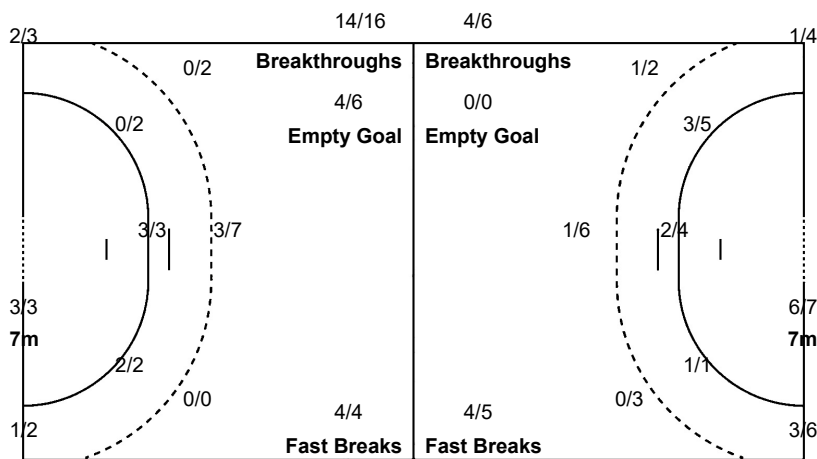

24th Women's World Championship 2019 Japan

Main Round Group II

Match Team Statistics

Match No: 87

WED 11 DEC 2019

15:00

Park Dome Kumamoto

ESP 26 - 36 RUS

(12 - 16) (14 - 20)

Referees: BONAVENTURA C (FRA) / BONAVENTURA J (FRA)

RUS - Russia

Shots Distribution

Players

Goals / Shots

1 SEDOYKINA A	2 KUZNETSOVA P	8 SEN A	9 GORSHENINA O	11 LAGINA A	13 VYAKHIREVA A	17 BOBROVNIKOVA V
1/1	1/1 1/1	1/2 1/1	2/2 1-Post	1/1 1/1	1/1 2/2 1/2	1/1 1-Post
1-Missed		1-Missed			1-Missed	
19 MAKEEVA K	23 MIKHAYLICHENKO E	25 FOMINA O	27 ZHILINSKAITE I	34 MALASHENKO E	36 MANAGAROVA I	63 KOZHOKAR K
1/1	2/2 0/1 1/1	1/1 1-Post		0/1 2/3 1/1	1/1 1/1	
		1-Missed		1-Post		2-Post
67 ILLARIONOVA A	77 FROLOVA Y					
1/1	1/1 4/4 1/1 1/1					

Team Goals / Shots

8/9	0/1	3/3
7/7	1/1	1/2
8/9	3/3	5/6

4-Missed 5-Post

Offence

Defence

Goalkeepers Saves / Shots

1/5	4/5	0/1
4/6	1/1	4/6
1/9	1/2	0/7

1 SEDOYKINA A

1/4	4/4	0/1
4/5		3/5
1/9	0/1	0/5

11 LAGINA A

0/1	0/1	
0/1		
	1/1	0/2

Legend:	% Efficiency	2Min 2 Minute Suspensions	6m 6 metre Shots	7m 7 metre Shots	9m 9 metre Shots
AS Assists	BC Blue Card	BS Blocked Shots	BT Breakthroughs	FB Fast Breaks	
G/S Goals/Shots	N/A Not Applicable	No. Uniform Number	RC Red Cards	S/S Saves/Shots	
ST Steals	TO Turnover	TP Time Played	Wing Wing Shots	YC Yellow Cards