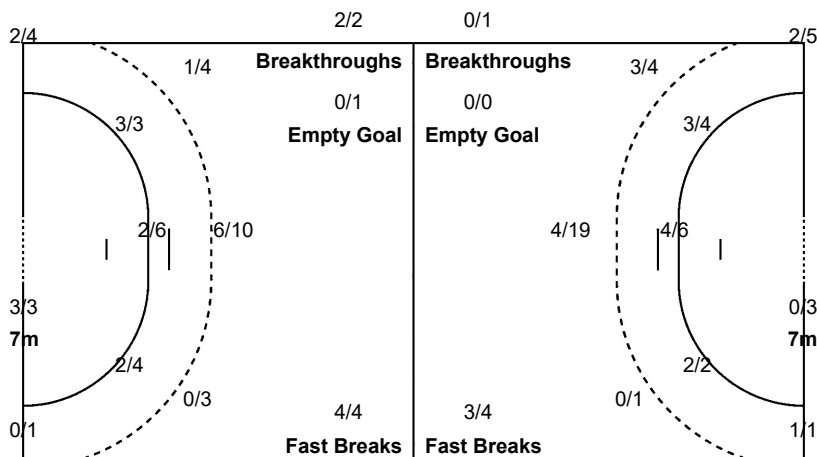

Team Goals / Shots

1/3	2/2	
5/7		4/7
5/9		9/10

6-Missed 2-Post

Offence

Defence

Goalkeepers Saves / Shots

0/1	1/3	0/2
6/10	1/1	1/3
3/9	1/1	2/8

1 RAJCIC M