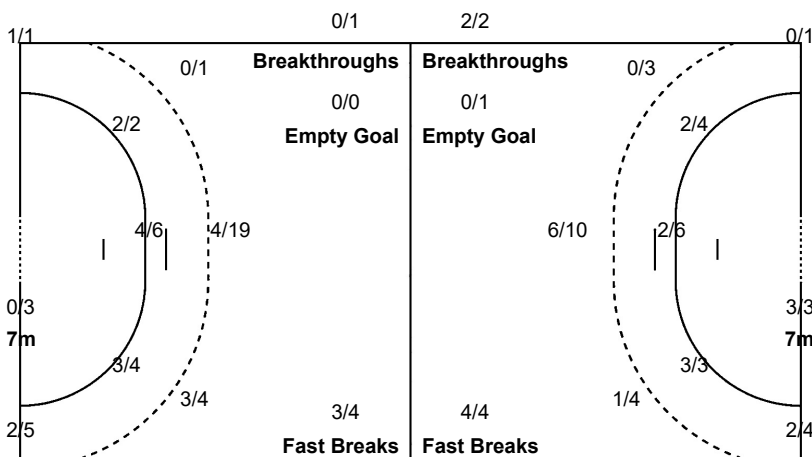

24th Women's World Championship 2019 Japan

Main Round Group II

Match Team Statistics

Match No: 86

WED 11 DEC 2019

20:30

Park Dome Kumamoto

MNE 26 - 23 SWE

(12 - 12) (14 - 11)

Referees: GARCIA M (ARG) / PAOLANTONI M (ARG)

SWE - Sweden

Shots Distribution

Players

Goals / Shots

1 THORN M	4 MELLEGARD O	6 STROMBERG C	7 BLOHM L	8 ROBERTS J	9 PETREN M	10 LUNDSTROM M
	0/1	1/1	1/1 1/1	0/1	1/1 1/1	
	0/1 1/1	0/1 0/1	3/3 1/1	0/1	0/3 1/1	
	2/2 1/1		1/1 1/1		1/1 1/1	
	1-Missed	1-Blocked	1-Post	1-Missed 1-Post		
11 FORSBERG J	12 IDEHN F	18 WALL M	19 LAGERQUIST A	20 GULLDEN I	22 BLOMSTRAND H	23 LINDQVIST E
						0/1 1/1
				0/2 2/2		1/1
				1-Blocked		1-Post
24 HAGMAN N	25 MASSING M					
1/2						
1/1 0/1	1/1					
4-Missed	2-Blocked					

Team Goals / Shots

1/1	2/3	2/2
4/10	0/1	2/3
6/9	0/1	6/8
6-Missed	3-Post	4-Blocked

Offence

Defence

Goalkeepers Saves / Shots

2/3	0/2	
2/7		3/7
4/9		1/10

1 THORN M		

12 IDEHN F		
2/3	0/2	
2/7		3/7
4/9		1/10

Legend:	% Efficiency	2Min 2 Minute Suspensions	6m 6 metre Shots	7m 7 metre Shots	9m 9 metre Shots
AS Assists	BC Blue Card	BS Blocked Shots	BT Breakthroughs	FB Fast Breaks	
G/S Goals/Shots	N/A Not Applicable	No. Uniform Number	RC Red Cards	S/S Saves/Shots	
ST Steals	TO Turnover	TP Time Played	Wing Wing Shots	YC Yellow Cards