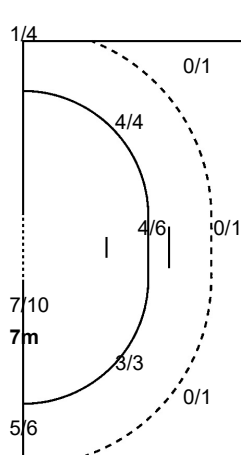

24th Women's World Championship 2019 Japan

Main Round Group II

Match Team Statistics

Match No: 83

TUE 10 DEC 2019

18:00

Park Dome Kumamoto

JPN 31 - 33 ESP

(13 - 17) (18 - 16)

Referees: KUTTLER T (GER) / MERZ M (GER)

ESP - Spain

Shots Distribution

Players

Goals / Shots

2 LOPEZ HERRERO M	5 NUNEZ NISTAL M	8 ARDERIUS MARTIN S	10 CESAREO ROMERO E	12 NAVARRO GIMENEZ S	17 GUTIERREZ BERMEJO	18 ECHEVERRIA MARTINE
1/1					0/1	
1/2	0/1		1/1			
			1-Missed		1-Missed	1-Missed
25 PENA ABAURREA N	27 GONZALEZ ORTEGA L	30 LOPEZ JIMENEZ S	34 FERNANDEZ FRAGA A	39 RODRIGUEZ RODRIGUE	44 HERNANDEZ SERRADOR	48 ZOQBI de PAULA D
1/1				2/2	0/1	
1/1			1/1		1/1	
1/1	1/1	1/1				
1-Missed			1-Post		1-Post	
86 CABRAL BARBOSA A	99 GONZALEZ ALVAREZ M					
1/1	0/1					
1/1		2/2	3/3	1/1		
1-Post						

Team Goals / Shots

2/2	0/1	5/6
3/3	1/2	2/3
8/8	5/6	7/8

4-Missed 3-Post

Offence

Defence

Goalkeepers Saves / Shots

0/2	2/4	0/4
1/2	1/1	0/3
1/9	0/7	2/6

12 NAVARRO GIMENEZ S

0/1	0/1	0/3
1/2		0/2
0/5	0/1	2/3

48 ZOQBI de PAULA D

	2/3	0/1
	1/1	0/1
1/4	0/6	0/3

Legend:

%	Efficiency	2Min	2 Minute Suspensions	6m	6 metre Shots	7m	7 metre Shots	9m	9 metre Shots
AS	Assists	BC	Blue Card	BS	Blocked Shots	BT	Breakthroughs	FB	Fast Breaks
G/S	Goals/Shots	N/A	Not Applicable	No.	Uniform Number	RC	Red Cards	S/S	Saves/Shots
ST	Steals	TO	Turnover	TP	Time Played	Wing	Wing Shots	YC	Yellow Cards