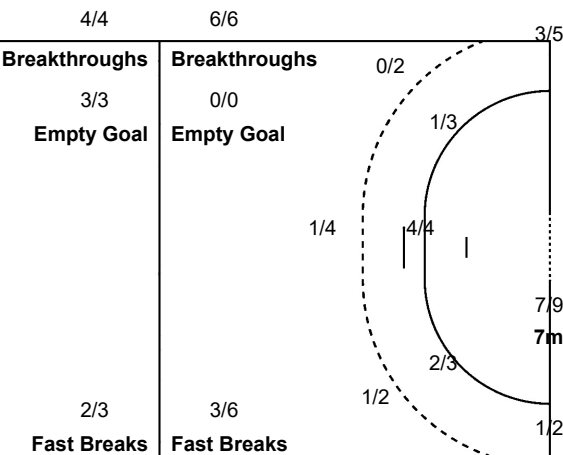

Defence

Goalkeepers Saves / Shots

0/2	2/4	0/4
1/2	1/1	0/3
1/9	0/7	2/6

12 NAVARRO GIMENEZ S

0/1	0/1	0/3
1/2		0/2
0/5	0/1	2/3

48 ZOQBI de PAULA D

	2/3	0/1
	1/1	0/1
1/4	0/6	0/3

Legend:

%	Efficiency	2Min	2 Minute Suspensions	6m	6 metre Shots	7m	7 metre Shots	9m	9 metre Shots
AS	Assists	BC	Blue Card	BS	Blocked Shots	BT	Breakthroughs	FB	Fast Breaks
G/S	Goals/Shots	N/A	Not Applicable	No.	Uniform Number	RC	Red Cards	S/S	Saves/Shots
ST	Steals	TO	Turnover	TP	Time Played	Wing	Wing Shots	YC	Yellow Cards