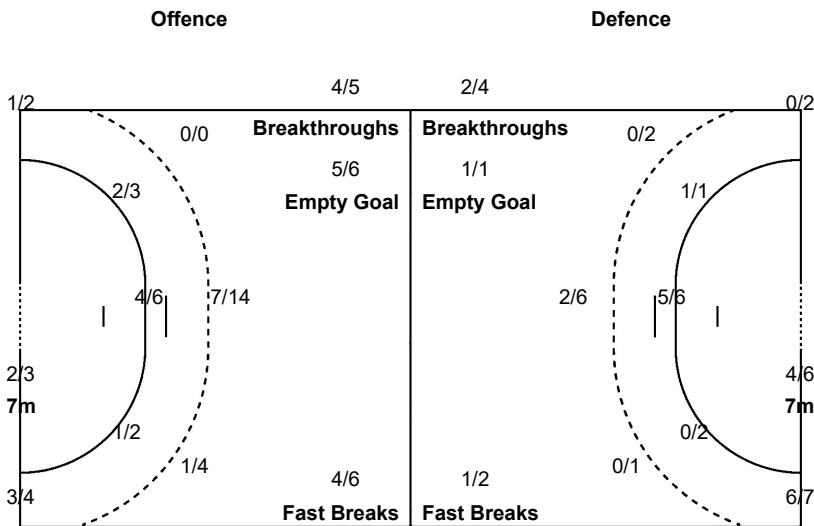

24th Women's World Championship 2019 Japan

Main Round Group II

Match Team Statistics

Match No: 82

TUE 10 DEC 2019

20:30

Park Dome Kumamoto

SWE 34 - 22 ROU

(14 - 9) (20 - 13)

Referees: LEMES C (URU) / SOSA M (URU)

SWE - Sweden

Shots Distribution

Players

Goals / Shots

1 THORN M	4 MELLEGARD O	6 STROMBERG C	7 BLOHM L	8 ROBERTS J	9 PETREN M	10 LUNDSTROM M
	0/1	1/1	1/1 1/2			
	0/1 0/1		0/1			
	5/6	0/2 1/1 1/1	2/2		1/1	
		1-Missed		1-Post		

11 FORSBERG J	12 IDEHN F	18 WALL M	19 LAGERQUIST A	20 GULLDEN I	22 BLOMSTRAND H	23 LINDQVIST E
				1/1		
						1/1 0/1
	2/2			1/1 2/2		2/2 1/1
	1-Missed					

24 HAGMAN N	25 MASSING M
0/1	2/2
	0/1 0/1 1/3
2/3 2/2 0/1	1/1 1/1
	2-Post

Team Goals / Shots		
3/3	1/3	2/3
1/4	0/2	1/4
13/17	8/8	5/6
2-Missed	3-Post	

Goalkeepers Saves / Shots		
0/4	1/1	2/2
3/3		1/3
2/8	1/1	2/12

1 THORN M		

12 IDEHN F		
0/4	1/1	2/2
3/3		1/3
2/8	1/1	2/12