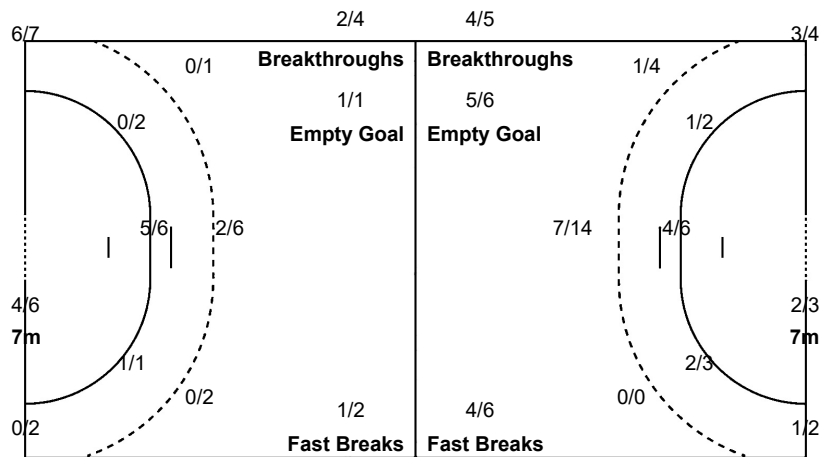

Team Goals / Shots

4/4	0/1	0/2
0/3		2/3
6/8	0/1	10/12

2-Missed 4-Post

Offence

Defence

Goalkeepers Saves / Shots

0/3	2/3	1/3
3/4	2/2	3/4
4/17	0/8	1/6

12 CIUCA D

0/2	2/2	1/2
1/2	1/1	0/1
0/4	0/2	1/2

16 DEDU D

0/1	0/1	0/1
2/2	1/1	3/3
4/13	0/5	0/4

20 DUMANSKA Y

Legend:	% Efficiency	2Min 2 Minute Suspensions	6m 6 metre Shots	7m 7 metre Shots	9m 9 metre Shots
AS Assists	BC Blue Card	BS Blocked Shots	BT Breakthroughs	FB Fast Breaks	
G/S Goals/Shots	N/A Not Applicable	No. Uniform Number	RC Red Cards	S/S Saves/Shots	
ST Steals	TO Turnover	TP Time Played	Wing Wing Shots	YC Yellow Cards	