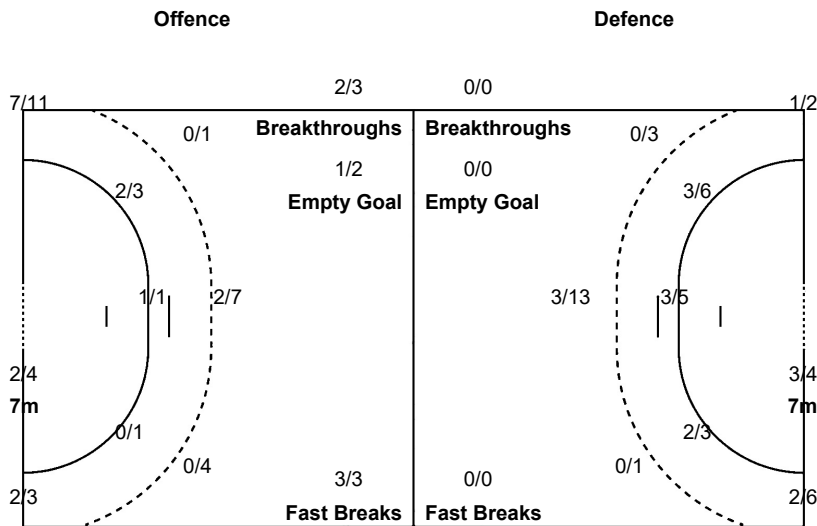

24th Women's World Championship 2019 Japan

President's Cup Place 17-18

Match Team Statistics

Match No: 81

MON 9 DEC 2019

18:00

Kumamoto Prefectural Gymnasium

BRA 22 - 18 SEN

(13 - 9) (9 - 9)

Referees: ELSAIED H (EGY) / ELSAIED Y (EGY)

BRA - Brazil

Shots Distribution

Players

Goals / Shots

1 MORESCHI G	2 de PAULA B	3 MARTINEZ A	7 ARAUJO T	9 RODRIGUES BELO A	12 ARENHART B	18 AMORIM TALESKA E
	1/1	1/2 1/1 1/1	1/1	1/1		1/1
	0/1	1/1				1/1
	2/2		0/1			0/1
	1-Missed	1-Post		1-Missed	1-Missed	1-Missed 1-Post

20 ARAUJO L	21 de CASTRO A	22 VIEIRA S	30 BITOLO G	33 ANASTACIO J	49 MATIELI MACHADO P	88 COSTA M
2/2	1/1			0/1		
	1/1 0/2		0/1			1/2
1/1	1/2	2/2			0/1	1/1 1/1
1-Missed			1-Missed	1-Missed		1-Post

96 BOLZAN E SILVA A

Team
Goals / Shots

6/7	2/3	2/2
3/4	1/2	0/3
3/5	1/1	4/6

7-Missed 3-Post

Goalkeepers
Saves / Shots

0/2	2/3	1/3
4/6	4/4	0/1
0/3	2/3	1/7

1 MORESCHI G

1/2	1/1	
0/1	0/1	0/2

12 ARENHART B

0/2	2/3	1/3
3/4	3/3	0/1
0/2	2/2	1/5