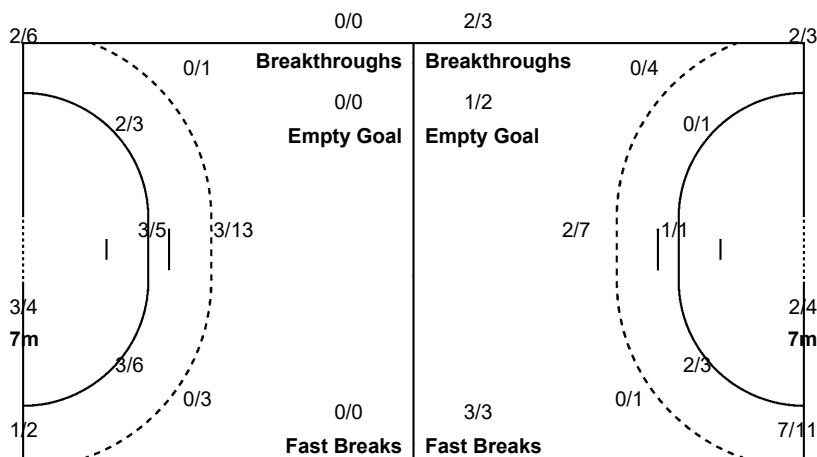

24th Women's World Championship 2019 Japan

President's Cup Place 17-18

Match Team Statistics

Match No: 81

MON 9 DEC 2019

18:00

Kumamoto Prefectural Gymnasium

BRA 22 - 18 SEN

(13 - 9) (9 - 9)

Referees: ELSAIED H (EGY) / ELSAIED Y (EGY)

SEN - Senegal

Shots Distribution

Players

Goals / Shots

4 SECK K	5 SANKHARE A	7 CAMARA D	12 LO C	14 KEITA F	15 NDIAYE H	17 KANTE N
	0/1 0/1	1/1 0/1		1/1 1/1		
	2/4 1/1			0/1		
	2/2 2/2	1/1			1/1 2/2	
	3-Missed	1-Blocked 2-Missed	2-Blocked	3-Missed	1-Blocked	
19 PAYE A	21 SAKO H	22 BA M	23 SENE N	24 SYLLA P	27 SY D	44 DAPINA R
						1/1
0/1	0/1					
						0/2 1/2
45 KAMDOP L	67 DIOP A					

Team Goals / Shots

2/2	1/3	2/3
2/6	0/4	1/1
3/3	1/3	6/7
8-Missed		4-Blocked

Offence

Defence

Goalkeepers Saves / Shots

1/7	1/3	0/2
1/4	1/2	3/3
2/5	0/1	2/6

12 LO C		

21 SAKO H		
1/7	1/3	0/2
1/4	1/2	3/3
2/5	0/1	2/6

Legend:	% Efficiency	2Min 2 Minute Suspensions	6m 6 metre Shots	7m 7 metre Shots	9m 9 metre Shots
AS Assists	BC Blue Card	BS Blocked Shots	BT Breakthroughs	FB Fast Breaks	
G/S Goals/Shots	N/A Not Applicable	No. Uniform Number	RC Red Cards	S/S Saves/Shots	
ST Steals	TO Turnover	TP Time Played	Wing Wing Shots	YC Yellow Cards