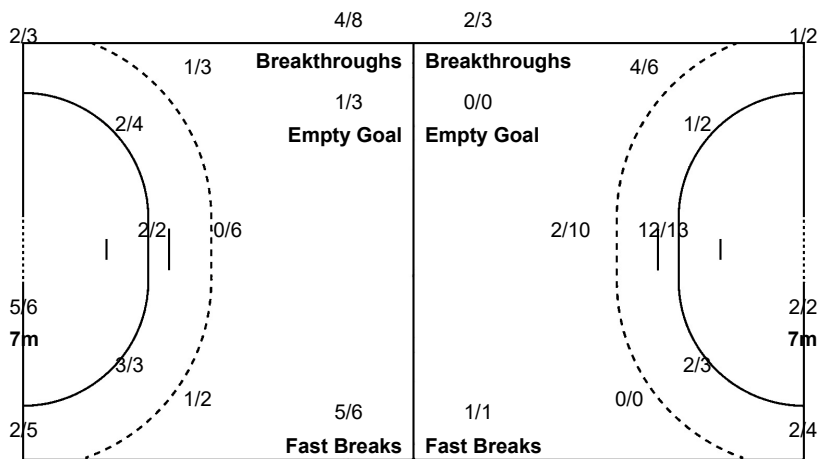

Team Goals / Shots

4/4	1/1	4/5
2/4	0/1	2/6
5/8	4/6	6/7

2-Missed 4-Post 3-Blocked

Offence

Defence

Goalkeepers Saves / Shots

0/4	3/3	2/6
1/8		0/2
0/3	1/3	2/9

12 ECKERLE D