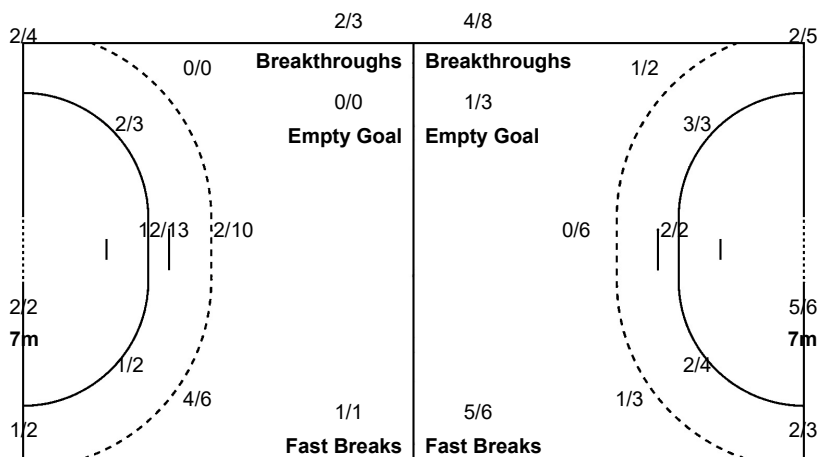

24th Women's World Championship 2019 Japan

Main Round Group I

Match Team Statistics

Match No: 77

MON 9 DEC 2019

15:00

Aqua Dome Kumamoto

GER 28 - 29 SRB

(17 - 19) (11 - 10)

Referees: NASTASE C (ROU) / STANCU S (ROU)

SRB - Serbia

Shots Distribution

Players

Goals / Shots

2 RADOSAVLJEVIC S	5 TRIFUNOVIC J	8 STEVIN D	9 LAVKO J	14 NIKOLIC Z	15 JANJUSEVIC A	16 RISOVIC J
0/1	0/1		3/3 0/1 0/2	1/1 2/2		
1/1			1/1 1/1	0/1		
	2/3					
	2-Missed		2-Missed 1-Post	1-Missed		
17 KOJIC A	20 POP-LAZIC S	21 RADOJEVIC D	23 OBRADOVIC M	25 JOVOVIC J	27 TOMASEVIC K	33 STOILJKOVIC J
	1/1	1/1				
	2/2					1/1 1/1
	1/1	0/1	1/1			1/1
			1-Post			1-Missed
71 LISCEVIC K	72 CVIJIC D					
1/1	3/3					
1/1	2/2 0/1 2/2					

Team

4/4	0/3	4/6
7/8		2/2
3/3	2/3	7/9

6-Missed 2-Post

Offence

Goalkeepers

0/4	0/1	1/5
2/4	1/1	4/6
3/8	2/6	1/7

16 RISOVIC J		
0/1		0/1
1/2		3/3
1/3	1/2	1/2

27 TOMASEVIC K		
0/3	0/1	1/4
1/2	1/1	1/3
2/5	1/4	0/4

Legend:	% Efficiency	2Min 2 Minute Suspensions	6m 6 metre Shots	7m 7 metre Shots	9m 9 metre Shots
AS Assists	BC Blue Card	BS Blocked Shots	BT Breakthroughs	FB Fast Breaks	
G/S Goals/Shots	N/A Not Applicable	No. Uniform Number	RC Red Cards	S/S Saves/Shots	
ST Steals	TO Turnover	TP Time Played	Wing Wing Shots	YC Yellow Cards