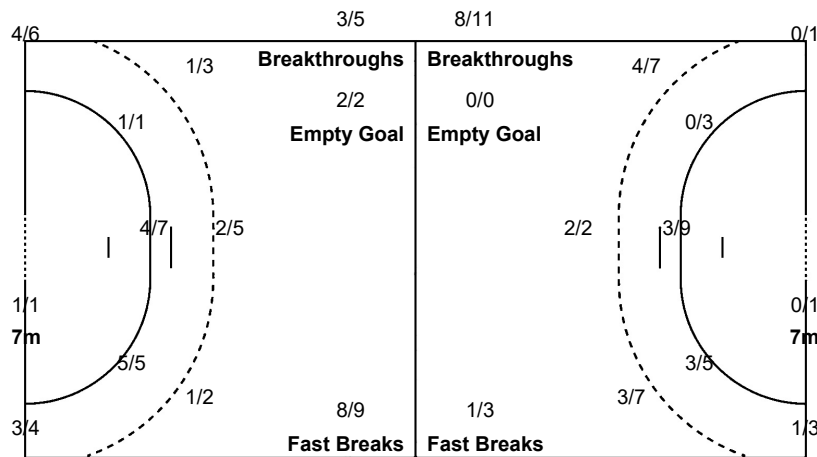

Team Goals / Shots

4/4	2/3	5/5
3/4	1/2	4/5
4/4	4/6	9/10
4-Missed	2-Post	2-Blocked

Offence

Defence

Goalkeepers Saves / Shots

1/4	1/2	2/5
4/7		4/6
2/8	3/5	1/6

12 SOLBERG S		
1/4	1/2	1/3
4/7		4/6
2/6	3/5	1/6

16 PEDERSEN A		
		1/2
0/2		