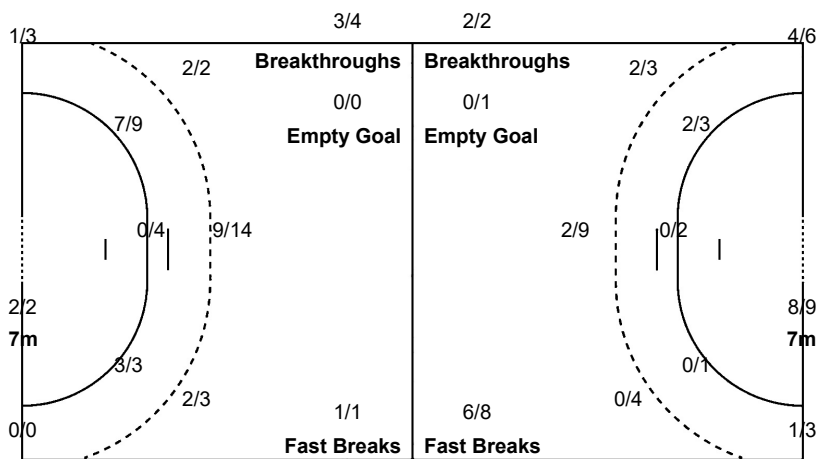

24th Women's World Championship 2019 Japan

President's Cup Place 15-16

Match Team Statistics

Match No: 74

MON 9 DEC 2019

15:00

Park Dome Kumamoto

ARG 27 - 30 ANG

(17 - 13) (10 - 17)

Referees: HIZAKI K (JPN) / IKEBUCHI T (JPN)

ANG - Angola

Shots Distribution

Players

Goals / Shots

1 PINTO A	4 JOAO R	6 SILVA V	8 PAULO H	9 BERNARDO N	10 KASSOMA A	12 SOUSA H
			0/1		1/1	
			1/1		0/2	
			2/2			
					1-Post	
13 da SILVA I	15 CARLOS A	16 ALMEIDA T	17 DOMBAXI W	21 CAZANGA M	23 MACHADO J	25 VENANCIO L
					1/1	0/1
	1/1	1/1				
	0/1	1/3	2/2			0/1
				1/1		
					2/2	1/1
						1-1 Missed
31 SANTOS J	90 GUIALO I					
	2/2	3/3				
	2/2					
1/1	3/3	1/1				
	1-Post	2-Blocked				

Team Goals / Shots

3/4	1/2	5/5
4/6		1/2
8/10	1/1	7/8

1-Missed 4-Post 2-Blocked

Offence

Goalkeepers Saves / Shots

3/6	0/1	0/2
0/1	1/1	1/5
2/12	0/2	4/8

1 PINTO A

0/1		

12 SOUSA H

0/1	0/1	
		0/2
2/6		0/1

16 ALMEIDA T

3/3		0/2
0/1	1/1	1/3
0/4	0/2	4/7

Legend:	% Efficiency	2Min 2 Minute Suspensions	6m 6 metre Shots	7m 7 metre Shots	9m 9 metre Shots
AS Assists	BC Blue Card	BS Blocked Shots	BT Breakthroughs	FB Fast Breaks	
G/S Goals/Shots	N/A Not Applicable	No. Uniform Number	RC Red Cards	S/S Saves/Shots	
ST Steals	TO Turnover	TP Time Played	Wing Wing Shots	YC Yellow Cards