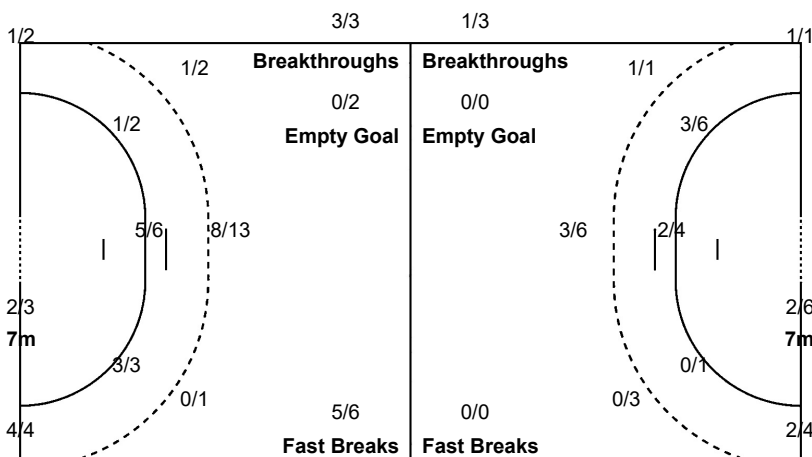

24th Women's World Championship 2019 Japan

President's Cup Place 23-24

Match Team Statistics

Match No: 73

MON 9 DEC 2019

12:30

Park Dome Kumamoto

AUS 15 - 33 CHN

(7 - 17) (8 - 16)

Referees: LEMES C (URU) / SOSA M (URU)

CHN - China

Shots Distribution

Players

Goals / Shots

1 CHANG L	2 YAN QUN L	3 HAI XIA Z	9 YU TING Z	10 XIU XIU T	12 XIAO YING H	15 MENG YING S
				1/1		0/1
		1/1	3/3	1/1		
				1/1		
				2-Post		1-Post
18 SHUO C	19 MENG MENG M	21 QING CONG M	22 YU ROU Y	28 RU Q	30 LEI Z	32 YUAN YUAN Y
0/1		1/1				2/2
1/1	0/1	1/1			1/1	1/1
2/2		1/1				
2/2	1/1					
1-Missed 1-Post		1-Post		1-Post		
34 MENG QING J	99 HAI YU H					
1/2		0/1				
		0/1				
1/1						

Team Goals / Shots

1/4	4/4	6/7
4/5	0/1	3/4
7/7	2/2	6/6

1-Missed 6-Post

Offence

Goalkeepers Saves / Shots

0/2	0/2	
1/3		1/2
6/13		6/7

1 CHANG L	0/1	
1/2		
3/5		2/3

12 XIAO YING H		
0/1		
0/2		1/1

22 YU ROU Y	0/2	0/1
		1/2
	3/6	3/3

Legend:	% Efficiency	2Min 2 Minute Suspensions	6m 6 metre Shots	7m 7 metre Shots	9m 9 metre Shots
AS Assists	BC Blue Card	BS Blocked Shots	BT Breakthroughs	FB Fast Breaks	
G/S Goals/Shots	N/A Not Applicable	No. Uniform Number	RC Red Cards	S/S Saves/Shots	
ST Steals	TO Turnover	TP Time Played	Wing Wing Shots	YC Yellow Cards