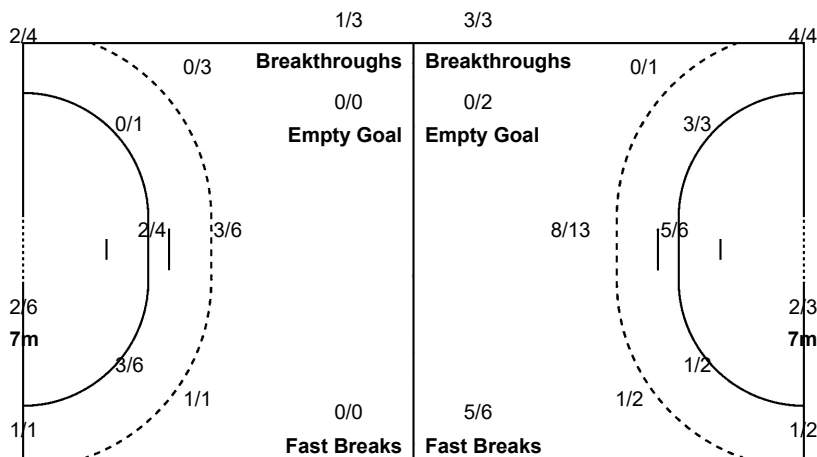

24th Women's World Championship 2019 Japan

President's Cup Place 23-24

Match Team Statistics

Match No: 73

MON 9 DEC 2019

12:30

Park Dome Kumamoto

AUS 15 - 33 CHN

(7 - 17) (8 - 16)

Referees: LEMES C (URU) / SOSA M (URU)

AUS - Australia

Shots Distribution

Players

Goals / Shots

1 HARBORT J	5 FALLAH J	7 MEDED A	8 POTOCKI S	11 GUIGNARD E	12 PLAYER L	13 VERNAY M
	1/1 1/1		1/1 1/1			
			1/2 1/2		1/1	
		1/2 0/1	4/5 1/3		0/1	
	1-Missed		2-Missed 2-Post 1-Blocked			

14 McAFEE M	16 BOYD R	17 WOOD J	19 THOMAS A	21 LIVINGSTONE M	22 COOPER H	25 MOWAT O
1/3 0/1	0/1 0/1				1/1	
						0/1

27 FITZGERALD T	30 KEYES B

Team

Goals / Shots

2/2	2/2	
2/3		1/2
7/13		1/7

3-Missed 2-Post 1-Blocked

Offence

Defence

Goalkeepers

Saves / Shots

3/4	0/4	1/7
1/5	1/1	1/4
0/7	0/2	0/6

1 HARBORT J

0/1	0/1	1/2
		1/3
0/4		0/3

13 VERNAY M

2/2	0/3	0/3
0/2		0/1
0/2	0/2	0/2

19 THOMAS A

1/1		0/2
1/3	1/1	
0/1		0/1