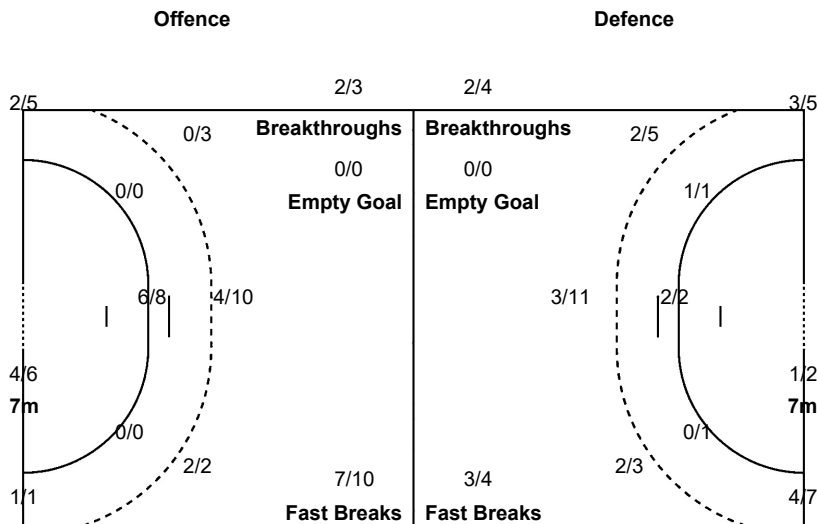

24th Women's World Championship 2019 Japan

Match Team Statistics

Match No: 72

SUN 8 DEC 2019

18:00

Kumamoto Prefectural Gymnasium

SEN 28 - 23 COD

(16 - 9) (12 - 14)

Referees: NASTASE C (ROU) / STANCU S (ROU)

SEN - Senegal

Shots Distribution

Players

Goals / Shots

4 SECK K	5 SANKHARE A	7 CAMARA D	12 LO C	14 KEITA F	15 NDIAYE H	17 KANTE N
0/1	2/2			1/1	1/1	
0/1	1/1	1/1		1/2		
	1/1	0/1		1/1	2/2	1/1
	1/1	1/2		1/1	0/2	1/1
	1-Missed	3-Missed		2-Missed 1-Post	2-Post	

19 PAYE A	21 SAKO H	22 BA M	23 SENE N	24 SYLLA P	44 DAPINA R	45 KAMDOP L
1/1						
1/2					0/1	
					1/1	0/1
					1/1	1/1

67 DIOP A
0/1
1/1
1/1

Team Goals / Shots		
2/3	1/1	5/7
2/3	0/1	2/4
6/6	4/8	6/6

6-Missed 3-Post

Goalkeepers Saves / Shots		
1/7	1/1	0/2
5/9	3/3	1/4
0/4	2/4	1/3

12 LO C		
0/2		
		0/1
0/2		0/2

21 SAKO H		
1/5	1/1	0/2
5/9	3/3	1/3
0/2	2/4	1/1