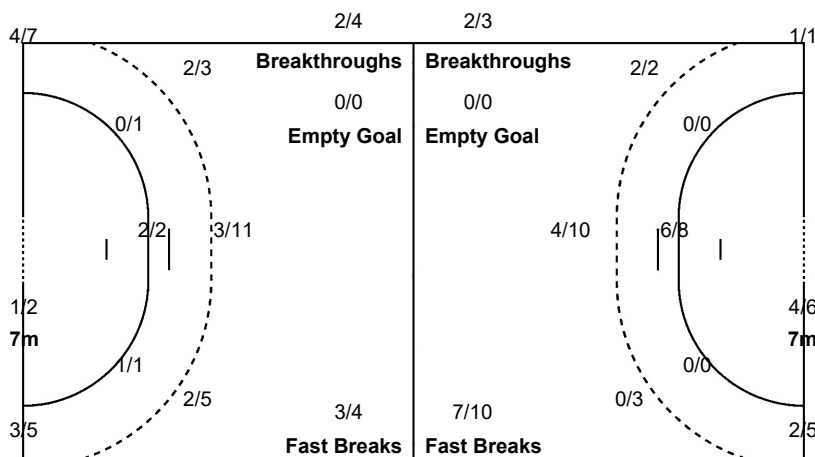

24th Women's World Championship 2019 Japan

Match Team Statistics

Match No: 72

SUN 8 DEC 2019

18:00

Kumamoto Prefectural Gymnasium

SEN 28 - 23 COD

(16 - 9) (12 - 14)

Referees: NASTASE C (ROU) / STANCU S (ROU)

COD - D.R. Congo

Shots Distribution

Players

Goals / Shots

4 FEZA MWANGE C	5 OMBALA AYUNGA L	6 MATUTU C	9 MWASESA C	10 YALIBI R	11 IKONDO H	13 MUSONDA KASANGALA
	0/1		4/4		1/1	
	1/1	0/1	1/2		0/2	1/1
			1/1		1/1	1/1
			1-Missed 2-Post	1-Post	2-Missed	
17 LIANDJA NGOY C	18 MOESTA V	25 BABINA NGOMBO C	33 MEMANA DANIELE E	39 ENGALA LOKAKO P	42 MOSABAU MANPASIKA	72 ERRIN C
	0/1		1/1		1/1	
	3/3		0/2	0/1		
		1/1	1/1	1/2		
	2-Missed					
77 NGO LEYI R	94 AUDREY MURIELLE N					

Team Goals / Shots

6/7	0/1	2/2
4/9	0/3	3/4
4/4	2/4	2/3

5-Missed 3-Post

Offence

Defence

Goalkeepers Saves / Shots

1/3	0/1	2/7
1/3	1/1	2/4
0/6	4/8	0/6

72 ERRIN C

1/3	0/1	2/7
1/2	1/1	2/3
0/4	3/6	0/4

94 AUDREY MURIELLE N

0/1		0/1
0/2	1/2	0/2

Legend:	% Efficiency	2Min 2 Minute Suspensions	6m 6 metre Shots	7m 7 metre Shots	9m 9 metre Shots
AS Assists	BC Blue Card	BS Blocked Shots	BT Breakthroughs	FB Fast Breaks	
G/S Goals/Shots	N/A Not Applicable	No. Uniform Number	RC Red Cards	S/S Saves/Shots	
ST Steals	TO Turnover	TP Time Played	Wing Wing Shots	YC Yellow Cards