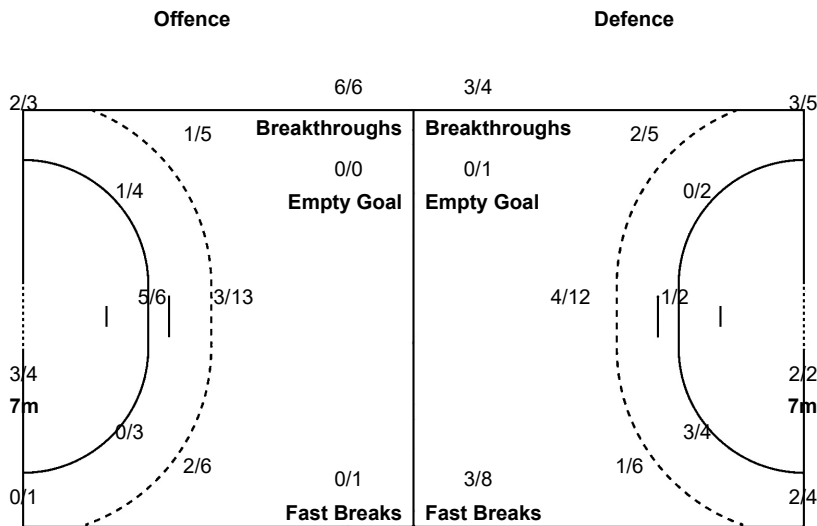

24th Women's World Championship 2019 Japan

Main Round Group I

Match Team Statistics

Match No: 68

SUN 8 DEC 2019

18:00

Aqua Dome Kumamoto

NED 23 - 25 GER

(12 - 11) (11 - 14)

Referees: BONAVENTURA C (FRA) / BONAVENTURA J (FRA)

NED - Netherlands

Shots Distribution

Players

Goals / Shots

5 KRAMER J	6 van der HEIJDEN L	7 BONT D	8 ABBINGH L	9 NUSSER L	10 SNELDER D	12 van WETERING B
0/1	1/1	1/1 0/1 1/1	1/2 1/1		1/1	
					0/1 1/1	
1/2 1/1	0/1 0/1		1/2		1/2	0/1
			2-Post 2-Blocked			

18 DULFER K	19 FRERIKS M	20 SMITS I	24 SMEETS M	26 MALESTEIN A	30 DUIJNDAM R	33 WESTER T
1/1 2/2	1/1			1/1		
1/1	1/2			1/1		
2-Blocked	1-Post			1-Missed		

48 HOUSHEER D	79 POLMAN E
	1/2 0/1 0/1
	0/1
1/1	1/1 0/1
1-Missed	1-Missed

Team Goals / Shots		
5/7	1/3	6/8
0/2		2/5
4/8	2/4	3/5
3-Missed	3-Post	4-Blocked

Goalkeepers Saves / Shots		
4/9	0/1	5/13
5/7		
3/5	0/4	1/4

30 DUIJNDAM R		
		0/1

33 WESTER T		
4/9	0/1	5/12
5/7		
3/5	0/4	1/4