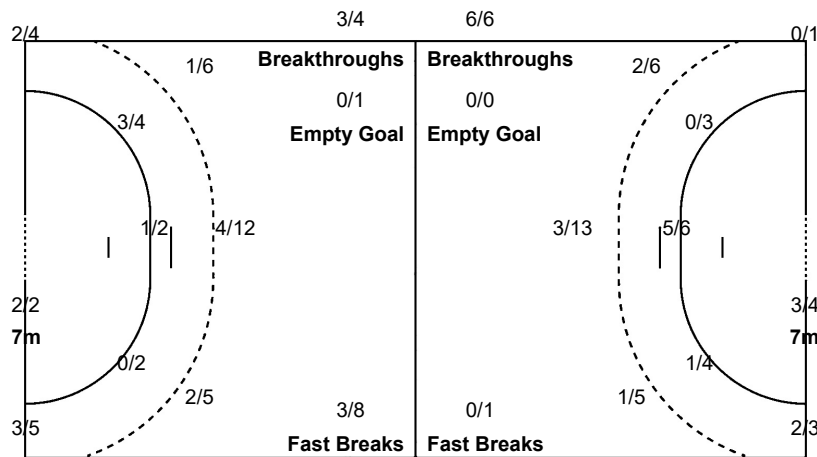

24th Women's World Championship 2019 Japan

Main Round Group I

Match Team Statistics

Match No: 68

SUN 8 DEC 2019

18:00

Aqua Dome Kumamoto

NED 23 - 25 GER

(12 - 11) (11 - 14)

Referees: BONAVENTURA C (FRA) / BONAVENTURA J (FRA)

GER - Germany

Shots Distribution

Players

Goals / Shots

3 BERGER A 1/2 1/1 1/1 2-Post	4 GRIJSEELS A	7 SCHMELZER M 0/1 0/1	12 ECKERLE D	13 BEHNKE J 0/1 1/1 1-Post	15 NAIDZINAVICIUS K 2/4 1/2 1/1 1/1 3-Missed	16 ROCH I
17 STOLLE A 0/1 3/3 1/1 3-Missed 1-Blocked	18 ZSCHOCKE M	20 BOLK E 2/2 2/3 0/1 1/1 1/1 1-Post 1-Blocked	21 GROßMANN I 0/1	22 WEIGEL M 1/1 1-Missed	29 LAUENROTH A 1/1 0/2 0/2 2/2	30 BEHREND J
32 MINEVSKAJA E 1/1 1/2	33 SCHULZE L					

Team Goals / Shots

5/9	1/1	8/13
2/7		
2/5	4/4	3/4

7-Missed 4-Post 2-Blocked

Offence

Goalkeepers Saves / Shots

2/7	2/3	2/8
2/2		3/5
4/8	2/4	2/5

12 ECKERLE D		
2/7	2/2	2/8
2/2		3/5
4/8	2/4	2/5

16 ROCH I		
	0/1	

Legend:	% Efficiency	2Min 2 Minute Suspensions	6m 6 metre Shots	7m 7 metre Shots	9m 9 metre Shots
AS Assists	BC Blue Card	BS Blocked Shots	BT Breakthroughs	FB Fast Breaks	
G/S Goals/Shots	N/A Not Applicable	No. Uniform Number	RC Red Cards	S/S Saves/Shots	
ST Steals	TO Turnover	TP Time Played	Wing Wing Shots	YC Yellow Cards