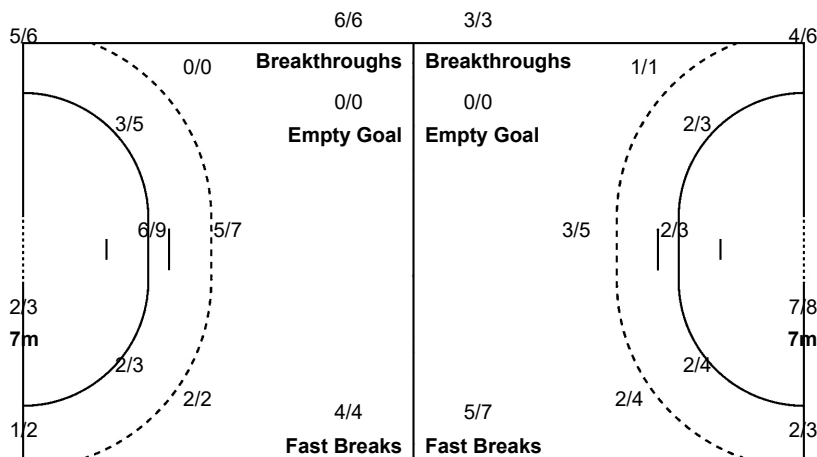

Team Goals / Shots

8/9	3/3	3/3
7/7		4/6
4/5	1/1	6/6

2-Missed 4-Post 1-Blocked

Offence

Defence

Goalkeepers Saves / Shots

1/4	1/2	1/7
1/5		3/7
0/9	2/4	0/4

16 RISOVIC J