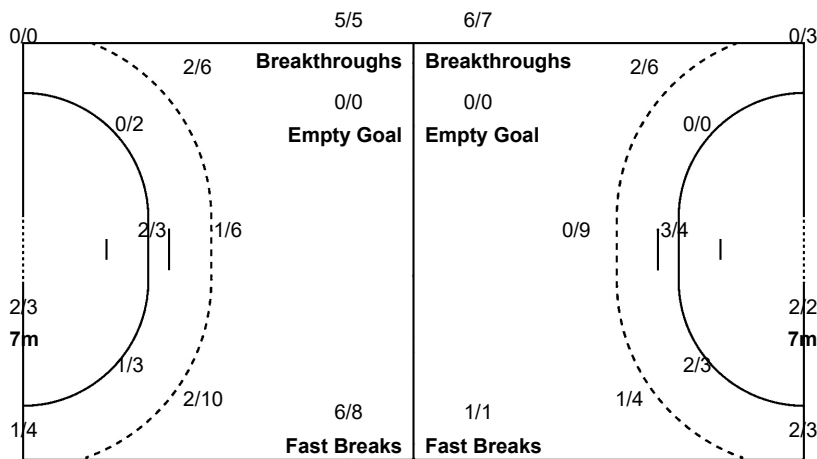

24th Women's World Championship 2019 Japan

Main Round Group I

Match Team Statistics

Match No: 66

SUN 8 DEC 2019

20:30

Aqua Dome Kumamoto

NOR 22 - 19 DEN

(12 - 9) (10 - 10)

Referees: ALPAIDZE V (RUS) / BEREZKINA T (RUS)

NOR - Norway

Shots Distribution

Players

Goals / Shots

3 ARNTZEN E	6 LOKE H	7 SKOGRAND S	8 WAADE S	10 OFTEDAL S	11 AUNE M	12 SOLBERG S
1/1						
1/3		0/1				0/1
2/3	1/1	2/2		1/1	2/3	2/3
1-Post 2-Blocked	2-Post	2-Blocked		1-Blocked 1-Missed		

13 BRATTSET K	16 PEDERSEN A	17 FAUSKE H	19 HOGDAHL M	20 JACOBSEN M	21 BAKKERUD I	23 HERREM C
1/1						
0/1					0/1	
1/2					0/1	3/3
					1/1 1-Post	0/1

24 SOLBERG S	26 TOMAC M
0/1	
0/1	

Team

Goals / Shots

1/1	0/1	0/2
2/5	0/2	6/11
7/8	1/2	5/7
2-Missed	4-Post	5-Blocked

Offence

Defence

Goalkeepers

Saves / Shots