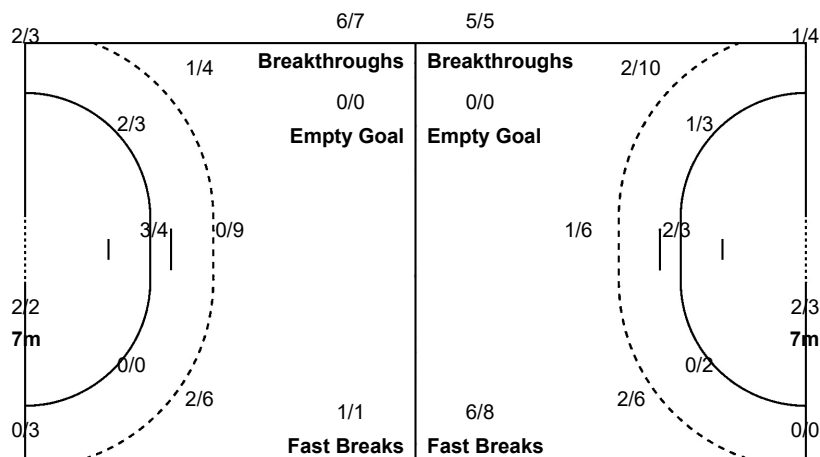

Team

Goals / Shots

2/3	2/2	2/3
0/2	0/2	1/2
10/13		2/4

6-Missed 1-Post 4-Blocked

Offence

Defence

Goalkeepers

Saves / Shots

0/1	1/1	2/2
3/5	2/2	5/11
1/8	1/2	2/7

1 TOFT S

0/1	1/1	1/1
2/4	1/1	4/8
1/6	0/1	2/7

40 REINHARDT A

Legend:		
% Efficiency	2Min 2 Minute Suspensions	6m 6 metre Shots
AS Assists	BC Blue Card	7m 7 metre Shots
G/S Goals/Shots	N/A Not Applicable	8m 8 metre Shots
ST Steals	TO Turnover	9m 9 metre Shots
		BS Blocked Shots
		BT Breakthroughs
		No. Uniform Number
		RC Red Cards
		TP Time Played
		Wing Wing Shots
		FB Fast Breaks
		S/S Saves/Shots
		YC Yellow Cards