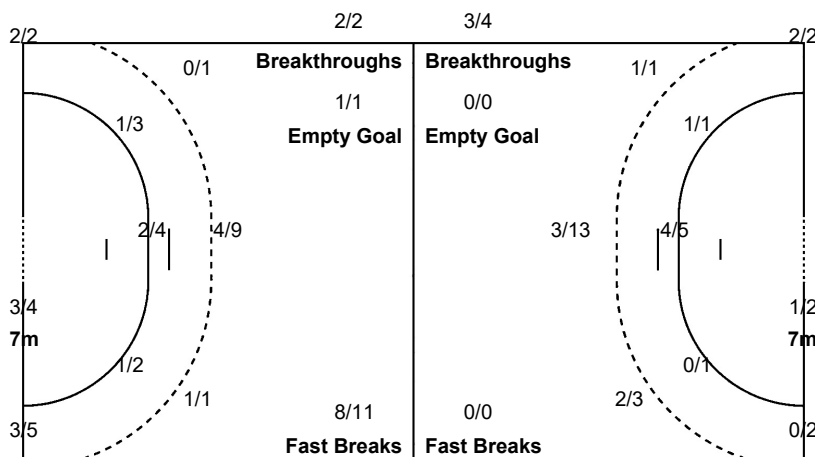

24th Women's World Championship 2019 Japan

Match Team Statistics

Match No: 65

SUN 8 DEC 2019

12:30

Aqua Dome Kumamoto

ANG 17 - 28 FRA

(9 - 9) (8 - 19)

Referees: LONCAR D (CRO) / LONCAR Z (CRO)

FRA - France

Shots Distribution

Players

Goals / Shots

2 NOCANDY M 1/1	4 COATANEA P 1/1 1/2	6 BOUQUET C 1/2 2/2 1-Post	10 ZAADI DEUNA G 0/1 1/1 2-Missed	12 LEYNAUD A	13 HOUETTE M 1/1 1/2 2-Missed	19 SERCIEN UGOLIN O 1/1
20 FLIPPES L 0/1 1/1 1-Missed	21 KANOR O 1/1 2/2	22 HORACEK T 1-Blocked	24 EDWIGE B 1/1 2/2	26 FOPPA P 2/2 1/1	27 NZE MINKO E 1/1 2/2 1/2 1/1	29 NIOMBLA G 0/2 1-Missed 1-Post
64 LACRABERE A 1/1 1/1	94 GABRIEL C					

Team Goals / Shots

1/1	2/3
6/10	3/4
9/9	3/4 4/5

6-Missed 2-Post 1-Blocked

Offence

Goalkeepers Saves / Shots

0/2	2/2	2/6
2/2	0/1	3/4
1/5	0/2	1/4

12 LEYNAUD A		

94 GABRIEL C		
0/2	2/2	2/6
2/2	0/1	3/4
1/5	0/2	1/4

Legend:	% Efficiency	2Min 2 Minute Suspensions	6m 6 metre Shots	7m 7 metre Shots	9m 9 metre Shots
AS Assists	BC Blue Card	BS Blocked Shots	BT Breakthroughs	FB Fast Breaks	
G/S Goals/Shots	N/A Not Applicable	No. Uniform Number	RC Red Cards	S/S Saves/Shots	
ST Steals	TO Turnover	TP Time Played	Wing Wing Shots	YC Yellow Cards