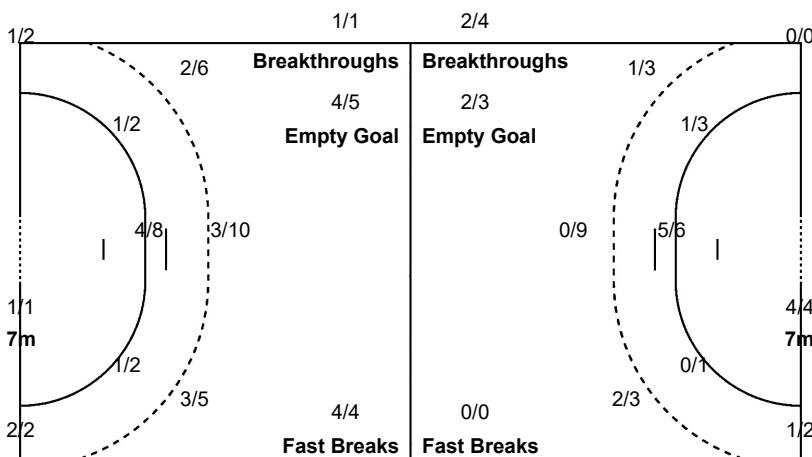

24th Women's World Championship 2019 Japan

Main Round Group II

Match Team Statistics

Match No: 63

SUN 8 DEC 2019

15:00

Park Dome Kumamoto

ROU 18 - 27 RUS

(10 - 10) (8 - 17)

Referees: GARCIA M (ARG) / PAOLANTONI M (ARG)

RUS - Russia

Shots Distribution

Players

Goals / Shots

1 SEDOYKINA A	2 KUZNETSOVA P	8 SEN A	9 GORSHENINA O	11 LAGINA A	13 VYAKHIREVA A	17 BOBROVNIKOVA V
1/1	1/1	0/1	1/1		1/1 1/2	1/1 1/1
1/1		1/2			1/2 1/1 1/1	2/2
		2-Missed			2-Missed 1-Blocked	1-Blocked
19 MAKEEVA K	23 MIKHAYLICHENKO E	25 FOMINA O	27 ZHILINSKAITE I	34 MALASHENKO E	36 MANAGAROVA I	63 KOZHOKAR K
1/1		1/1	1/1		0/1	1/1
1/1 1/1		1/1			0/1	2/2
1-Missed	1-Post			1-Post 1-Blocked		
67 ILLARIONOVA A	77 FROLOVA Y					
	1/1					
1/2	0/1 0/1					
	1-Missed 1-Post					

Team Goals / Shots

2/2	3/3	4/5
2/4	1/2	2/3
5/7	3/4	5/6
6-Missed	3-Post	3-Blocked

Offence

Defence

Goalkeepers Saves / Shots

0/3	2/4	0/2
1/1		3/5
1/7	1/2	2/4

1 SEDOYKINA A

0/3	2/3	0/2
1/1		3/4
1/7	1/1	2/3

11 LAGINA A

	0/1	
		0/1
		0/1

Legend:	% Efficiency	2Min 2 Minute Suspensions	6m 6 metre Shots	7m 7 metre Shots	9m 9 metre Shots
AS Assists	BC Blue Card	BS Blocked Shots	BT Breakthroughs	FB Fast Breaks	
G/S Goals/Shots	N/A Not Applicable	No. Uniform Number	RC Red Cards	S/S Saves/Shots	
ST Steals	TO Turnover	TP Time Played	Wing Wing Shots	YC Yellow Cards