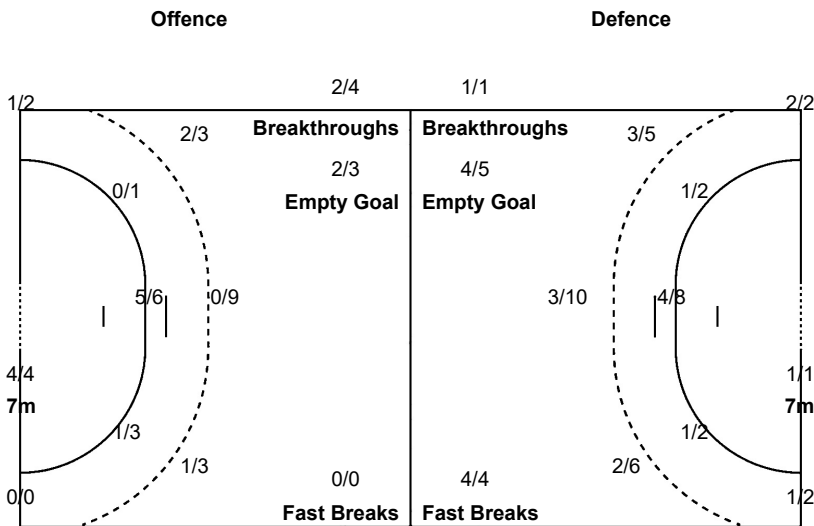

24th Women's World Championship 2019 Japan

Main Round Group II

Match Team Statistics

Match No: 63

SUN 8 DEC 2019

15:00

Park Dome Kumamoto

ROU 18 - 27 RUS

(10 - 10) (8 - 17)

Referees: GARCIA M (ARG) / PAOLANTONI M (ARG)

ROU - Romania

Shots Distribution

Players

Goals / Shots

2 UDRISTIOIU A	4 PRISTAVITA I	8 NEAGU C	9 BACAOANU R	11 PERIANU G	16 DEDU D	20 DUMANSKA Y
	0/1	2/2				
				1/2		
	2/2				1/1	
		0/1				
		1/1				
		1-Missed 2-Post 2-Blocked		2-Post 2-Blocked		

21 PINTEA C	22 FLORICA E	24 DACHE E	26 POLOCOSER A	27 OSTASE L	30 SERAFICEANU S	31 ZAMFIRESCU M
				1/1	1/2	
			0/1			
			1/1		1/1	
	0/1					
	1/1	0/1		1/1		
		1-Post				

77 IUGANU A	88 VIZITIU P
	1/1

Team Goals / Shots		
3/3	2/4	2/2
0/1		2/5
6/7	1/2	2/4
1-Missed	5-Post	4-Blocked

Goalkeepers Saves / Shots		
0/2	0/3	1/5
2/4	1/2	1/3
2/7	1/4	1/6

16 DEDU D		
0/2	0/2	1/5
2/4	1/1	1/3
2/7	1/4	1/6

20 DUMANSKA Y