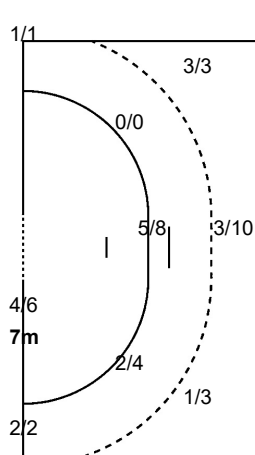

24th Women's World Championship 2019 Japan

Match Team Statistics

Match No: 61

SUN 8 DEC 2019

12:30

Park Dome Kumamoto

HUN 34 - 26 ARG

(19 - 12) (15 - 14)

Referees: CHRISTIANSEN K (DEN) / HANSEN L (DEN)

ARG - Argentina

Shots Distribution

Players

Goals / Shots

1 CARRATU M	5 PIZZO M	6 GARCIA G	7 CAMPIGLI R	8 BONAZZOLA C	9 MENDOZA L	10 CRIVELLI V
			1/1	1/1		
					0/1	
	0/1				2/2	
				1-Missed	1-Missed	1-Missed
13 GAVILAN G	15 MENA A	16 NINO L	17 CAVO M	18 SANS M	20 BOLLING J	21 GANDULFO M
			1/3		1/1	
			2/2			
1/1			1/1	0/1		
			2-Missed	1/1	1/1	
22 KARSTEN E	25 CASASOLA M					
1/2	1/1					
2/3						
2/2		1/1				
3/4						
1-Missed 1-Post	1-Missed					

Team Goals / Shots

4/5	3/3
2/4	4/7
3/4	2/2
8/11	

7-Missed 1-Post

Offence