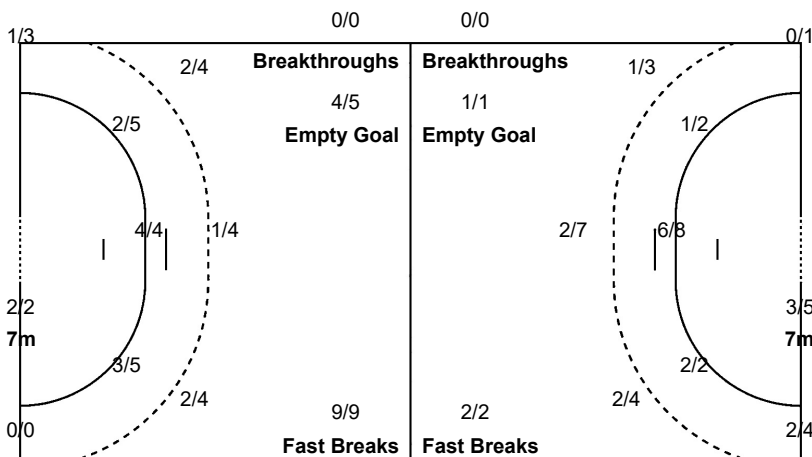

24th Women's World Championship 2019 Japan

Preliminary Round - Group D

Match Team Statistics

Match No: 60

FRI 6 DEC 2019

20:30

Park Dome Kumamoto

RUS 30 - 22 SWE

(16 - 12) (14 - 10)

Referees: KOO B (KOR) / LEE S (KOR)

RUS - Russia

Shots Distribution

Players

Goals / Shots

1 SEDOYKINA A	2 KUZNETSOVA P	8 SEN A	9 GORSHENINA O	13 VYAKHIREVA A	17 BOBROVNIKOVA V	19 MAKEEVA K
1/1	1/1	0/1		0/1		
	1/1	0/1		1/1	1/3	1/2
	1/1			1/1	0/1	1/1
1-Missed				1-Missed 1-Post	1-Post	
23 MIKHAYLICHENKO E	25 FOMINA O	27 ZHILINSKAITE I	34 MALASHENKO E	36 MANAGAROVA I	63 KOZHOKAR K	67 ILLARIONOVA A
	1/1			1/1		
	0/1			1/1		
	1/1	1/1			1/1	
77 FROLOVA Y	88 KALININA V					
1/1						
0/1						
3/3						
4/4						
0/1						
3/3						

Team Goals / Shots

1/2	2/4	4/4
6/9	2/2	5/8
6/7	2/2	2/3

2-Missed 2-Post

Offence

Defence

Goalkeepers Saves / Shots

0/1	0/1	1/9
2/4	1/1	2/5
2/7	0/1	1/2

1 SEDOYKINA A

	0/1	1/8
	2/3	1/1
	1/4	0/1

88 KALININA V

	0/1	0/1
	1/2