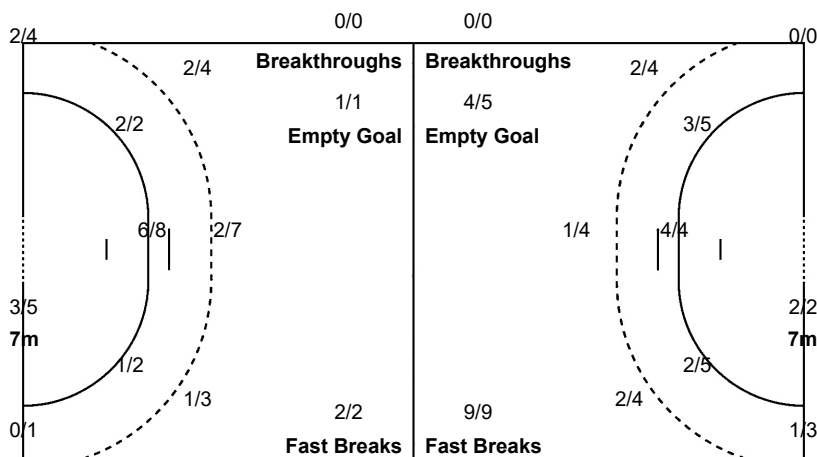

24th Women's World Championship 2019 Japan

Preliminary Round - Group D

Match Team Statistics

Match No: 60

FRI 6 DEC 2019

20:30

Park Dome Kumamoto

RUS 30 - 22 SWE

(16 - 12) (14 - 10)

Referees: KOO B (KOR) / LEE S (KOR)

SWE - Sweden

Shots Distribution

Players

Goals / Shots

1 THORN M	4 MELLEGARD O	6 STROMBERG C	7 BLOHM L	8 ROBERTS J	9 PETREN M	10 LUNDSTROM M
			1/1 2/2			
	0/1		0/1	2/2	0/1	
	1/1	1/1	2/2			
	1-Missed	1-Blocked	1-Post		1-Blocked	
11 FORSBERG J	12 IDEHN F	18 WALL M	19 LAGERQUIST A	20 GULLDEN I	22 BLOMSTRAND H	23 LINDQVIST E
				1/1 3/4		
				1/1 1/2		
				1/2 1/1 0/1		1/1
				1-Missed 1-Blocked		1-Missed
24 HAGMAN N	25 MASSING M					
2/2						
1/2						
0/1						
1-Post						

Team Goals / Shots

1/1	1/1	8/9
2/4	0/1	3/5
5/7	1/1	1/2
3-Missed	2-Post	3-Blocked

Offence

Goalkeepers Saves / Shots

1/2	2/4	0/4
3/9	0/2	3/8
1/7	0/2	1/3

1 THORN M		

12 IDEHN F		
1/2	2/4	0/3
3/9	0/1	3/8
1/7	0/1	1/3

Legend:	% Efficiency	2Min 2 Minute Suspensions	6m 6 metre Shots	7m 7 metre Shots	9m 9 metre Shots
AS Assists	BC Blue Card	BS Blocked Shots	BT Breakthroughs	FB Fast Breaks	
G/S Goals/Shots	N/A Not Applicable	No. Uniform Number	RC Red Cards	S/S Saves/Shots	
ST Steals	TO Turnover	TP Time Played	Wing Wing Shots	YC Yellow Cards