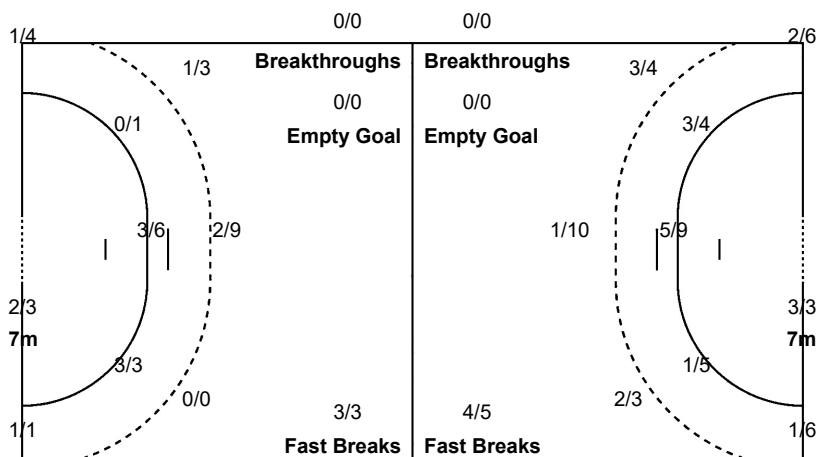

24th Women's World Championship 2019 Japan

Preliminary Round - Group D

Match Team Statistics

Match No: 59

FRI 6 DEC 2019

18:00

Park Dome Kumamoto

ARG 25 - 16 COD

(9 - 13) (16 - 3)

Referees: CHRISTIANSEN K (DEN) / HANSEN L (DEN)

COD - D.R. Congo

Shots Distribution

Players

Goals / Shots

4 FEZA MWANGE C	5 OMBALA AYUNGA L	6 MATUTU C	9 MWASESA C	10 YALIBI R	11 IKONDO H	12 TSHIBOLA KASHALA F
			0/1		1/1	
			1/2	0/1	1/2	
	0/1			1/1		
	1-Missed		1-Missed 1-Post	1-Post 1-Blocked		
13 MUSONDA KASANGALA	17 LIANDJA NGOY C	18 MOESTA V	25 BABINA NGOMBO C	33 MEMANA DANIELE E	42 MOSABAU MANPASIKA	72 ERRIN C
					1/2	
				1/1	1/1	
		1-Post				
77 NGO LEYI R	94 AUDREY MURIELLE N					
1/1						
1/1						
1-Missed						

Team Goals / Shots

2/4		4/6
3/5	0/1	1/3
3/4		3/4
3-Missed	3-Post	1-Blocked

Offence

Defence

Goalkeepers Saves / Shots

0/2	2/4	0/3
3/11	3/3	1/1
1/5		4/10

12 TSHIBOLA KASHALA F

72 ERRIN C

0/1		

94 AUDREY MURIELLE N

0/2	2/4	0/3
3/10	3/3	1/1
1/5		4/10

Legend:	% Efficiency	2Min 2 Minute Suspensions	6m 6 metre Shots	7m 7 metre Shots	9m 9 metre Shots
AS Assists	BC Blue Card	BS Blocked Shots	BT Breakthroughs	FB Fast Breaks	
G/S Goals/Shots	N/A Not Applicable	No. Uniform Number	RC Red Cards	S/S Saves/Shots	
ST Steals	TO Turnover	TP Time Played	Wing Wing Shots	YC Yellow Cards