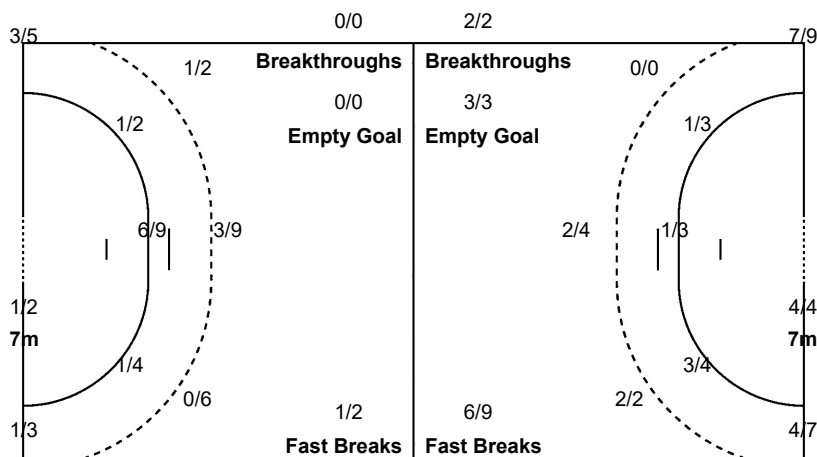

24th Women's World Championship 2019 Japan

Preliminary Round - Group D

Match Team Statistics

Match No: 58

FRI 6 DEC 2019

15:00

Park Dome Kumamoto

JPN 35 - 18 CHN

(17 - 8) (18 - 10)

Referees: SOSA M (URU) / LEMES C (URU)

CHN - China

Shots Distribution

Players

Goals / Shots

1 CHANG L	2 YAN QUN L	3 HAI XIA Z	9 YU TING Z	10 XIU XIU T	11 QING WEN L	15 MENG YING S
	1/1	0/1 1/1 1/1		0/1 1/1		0/1 1/1 1/1
			1/1	2/4		1/2 1/1 1/3
	1-Post 2-Blocked	1-Post			2-Missed	1-Missed 1-Blocked
18 SHUO C	19 MENG MENG M	21 QING CONG M	22 YU ROU Y	28 RU Q	30 LEI Z	32 YUAN YUAN Y
1/1 1/1		0/1				
		1/1	1/1			
1-Post						
34 MENG QING J	99 HAI YU H					
0/1 0/1						
1/1						
0/1						
1-Missed 1-Post 2-Blocked						

Team Goals / Shots

0/2	4/5	4/5
1/3		
5/8	1/1	3/7
4-Missed	4-Post	5-Blocked

Offence

Goalkeepers Saves / Shots

0/2	1/4	0/5
3/5	1/3	2/3
1/10	0/5	2/8

1 CHANG L

	1/3	
3/4	0/1	
0/4	0/1	1/5

22 YU ROU Y

0/2	0/1	0/5
0/1	1/2	2/3
1/6	0/4	1/3

Legend:	% Efficiency	2Min 2 Minute Suspensions	6m 6 metre Shots	7m 7 metre Shots	9m 9 metre Shots
AS Assists	BC Blue Card	BS Blocked Shots	BT Breakthroughs	FB Fast Breaks	
G/S Goals/Shots	N/A Not Applicable	No. Uniform Number	RC Red Cards	S/S Saves/Shots	
ST Steals	TO Turnover	TP Time Played	Wing Wing Shots	YC Yellow Cards