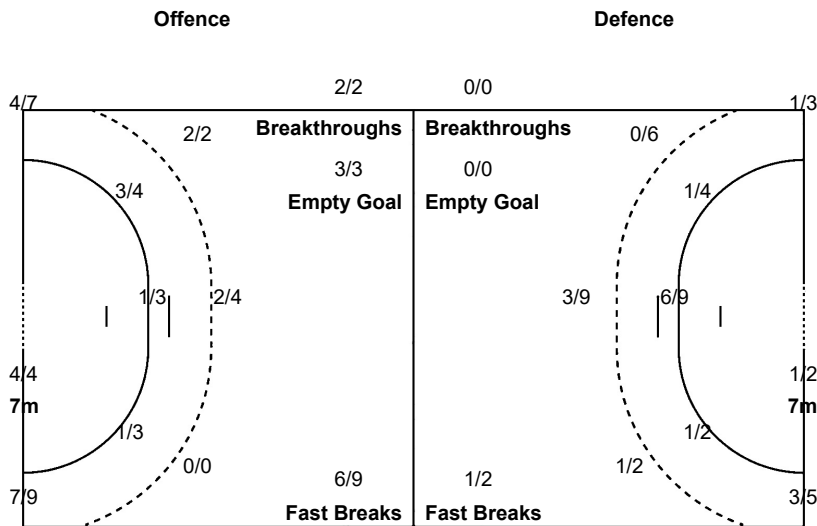

24th Women's World Championship 2019 Japan

Preliminary Round - Group D

Match Team Statistics

Match No: 58

FRI 6 DEC 2019

15:00

Park Dome Kumamoto

JPN 35 - 18 CHN

(17 - 8) (18 - 10)

Referees: SOSA M (URU) / LEMES C (URU)

JPN - Japan

Shots Distribution

Players

Goals / Shots

3 SUNAMI K	4 SUNAMI Y	5 SHIOTA S	7 FUJITA A	11 HORIKAWA M	13 KATSUREN C	15 TADA H
1/1	2/2 0/1				1/1 0/1 2/2	2/2 0/1 1/1
	1-Post		1-Post			
16 MIYAKAWA Y	18 TANABE Y	20 AKIYAMA N	25 OHYAMA M	27 SASAKI H	28 NAGATA S	30 KAMETANI S
	1/1 0/1 2/2	0/1 2/2 1/1	1/1 1/1 1/1	1/1 2/2 0/1		
	1-Post		1-Missed		1-Post	
41 KAWATA T	81 ISHITATE M					
0/1 3/3						

Team Goals / Shots		
2/2	3/4	5/5
2/5	2/3	1/3
9/10	5/5	6/8

1-Missed 4-Post

Goalkeepers Saves / Shots		
2/2	1/5	1/5
2/3		
3/8	0/1	4/7

16 MIYAKAWA Y		
2/5		0/1

30 KAMETANI S		
2/2	1/5	1/5
2/3		
1/3	0/1	4/6