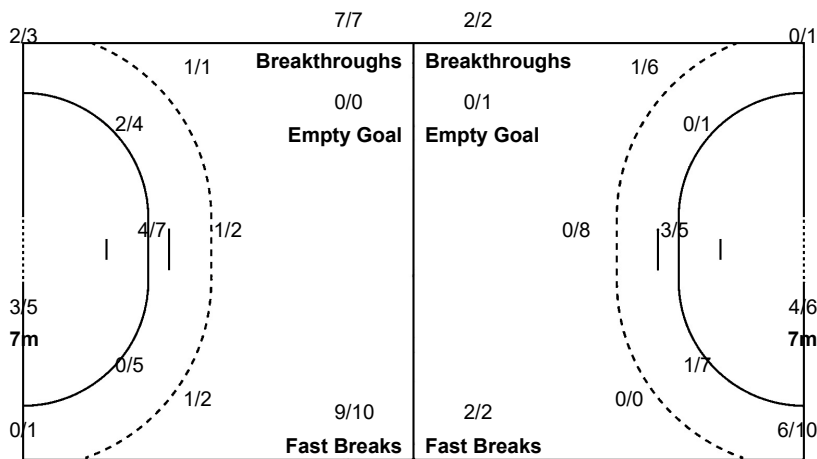

24th Women's World Championship 2019 Japan

Preliminary Round - Group C

Match Team Statistics

Match No: 57

FRI 6 DEC 2019

15:00

Kumamoto Prefectural Gymnasium

SEN 30 - 20 KAZ

(15 - 7) (15 - 13)

Referees: HIZAKI K (JPN) / IKEBUCHI T (JPN)

SEN - Senegal

Shots Distribution

Players

Goals / Shots

4 SECK K	5 SANKHARE A	7 CAMARA D	12 LO C	14 KEITA F	15 NDIAYE H	17 KANTE N
1/1	0/1 1/1	3/3 1/1 1/1 2/2		2/2 0/1 1/1	1/1 1/1 2/2	0/1 1/1 1/1
1-Post	1-Post	1-Missed 1-Post		1-Missed		
19 PAYE A	21 SAKO H	22 BA M	23 SENE N	24 SYLLA P	27 SY D	44 DAPINA R
0/1					1/2	1/1 1/1 3/3 1/1
2-Post			1-Missed	1-Blocked		1-Post
45 KAMDOP L	67 DIOP A					
0/1						

Team Goals / Shots

4/6	3/3	2/2
6/7	2/3	3/4
6/7	0/1	4/4

3-Missed 6-Post 1-Blocked

Offence

Defence

Goalkeepers Saves / Shots

0/2	0/2	1/3
2/4	3/3	7/8
5/8	1/3	0/6

12 LO C

0/1	1/1	
0/1	0/1	0/2

21 SAKO H

0/2	0/2	1/3
2/3	2/2	7/8
5/7	1/2	0/4