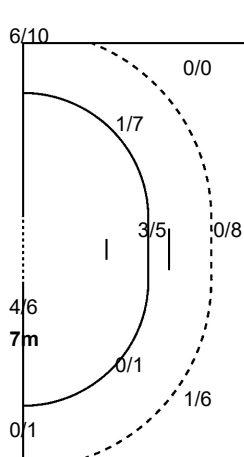

24th Women's World Championship 2019 Japan

Preliminary Round - Group C

Match Team Statistics

Match No: 57

FRI 6 DEC 2019

15:00

Kumamoto Prefectural Gymnasium

SEN 30 - 20 KAZ

(15 - 7) (15 - 13)

Referees: HIZAKI K (JPN) / IKEBUCHI T (JPN)

KAZ - Kazakhstan

Shots Distribution

Players

Goals / Shots

1 POILOVA I	3 SITNIKOVA M	4 REJEMETOVA S	5 PIKALOVA M	7 SYZDYKOVA L	8 SITNIKOVA V	9 KHARDINA V
		0/1	0/1			0/2
		0/2		1/1	1/1	1/1
			1-Missed		1-Blocked 2-Missed 1-Post	1-Blocked
10 BARANOVSKAYA I	12 AITENOVA Z	14 ABDIKHAMIT A	15 ALEXandroVA I	16 DAVYDOVA T	17 SEITKASSYM Z	77 JUMADILOVA T
0/1 0/1			0/1		1/1	0/1
1/1			0/2		1/1 1/1	
1-Blocked						
96 ABILDA D	99 PUPCHENKOVA M					
0/1 1/2	2/2 2/2					
1/1 1/2 3/3	1/1 0/1					
2-Missed 2-Post						

Team Goals / Shots

2/2	2/2	2/3
2/4	0/3	1/8
3/8	2/3	6/6
5-Missed	3-Post	3-Blocked

Offence