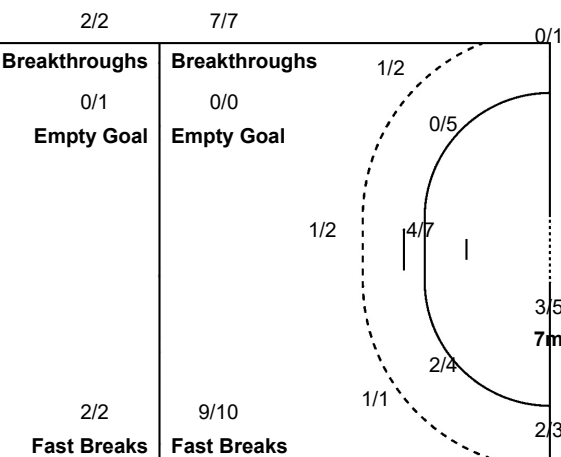

Defence

Goalkeepers Saves / Shots

2/6	0/3	0/2
1/7	1/3	1/4
1/7	1/1	0/4

1 POILOVA I

2/6	0/1	0/2
1/6	1/2	1/3
1/6	1/1	0/2

12 AITENOVA Z

	0/2	
0/1	0/1	0/1
0/1		0/2

16 DAVYDOVA T

Legend:	% Efficiency	2Min 2 Minute Suspensions	6m 6 metre Shots	7m 7 metre Shots	9m 9 metre Shots
AS Assists	BC Blue Card	BS Blocked Shots	BT Breakthroughs	FB Fast Breaks	
G/S Goals/Shots	N/A Not Applicable	No. Uniform Number	RC Red Cards	S/S Saves/Shots	
ST Steals	TO Turnover	TP Time Played	Wing Wing Shots	YC Yellow Cards