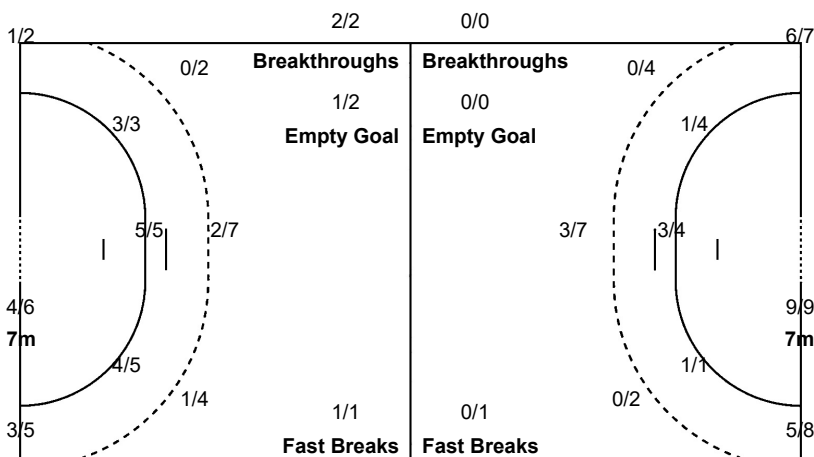

Team

Goals / Shots

1/3	2/2	1/1
5/7	0/1	8/9
5/7	2/2	3/3
3-Missed	2-Post	4-Blocked

Offence

Defence

Goalkeepers

Saves / Shots

2/6	1/1	1/7
1/6	2/2	1/4
0/4	1/3	2/6

1 TRIFFA A

16 BIRO B

0/1	1/1	1/4
0/4	2/2	0/3
0/3	1/3	2/4

21 KISS E

2/5		0/3
1/2		1/1
0/1		0/2

Legend:	% Efficiency	2Min 2 Minute Suspensions	6m 6 metre Shots	7m 7 metre Shots	9m 9 metre Shots
AS Assists	BC Blue Card	BS Blocked Shots	BT Breakthroughs	FB Fast Breaks	
G/S Goals/Shots	N/A Not Applicable	No. Uniform Number	RC Red Cards	S/S Saves/Shots	
ST Steals	TO Turnover	TP Time Played	Wing Wing Shots	YC Yellow Cards	