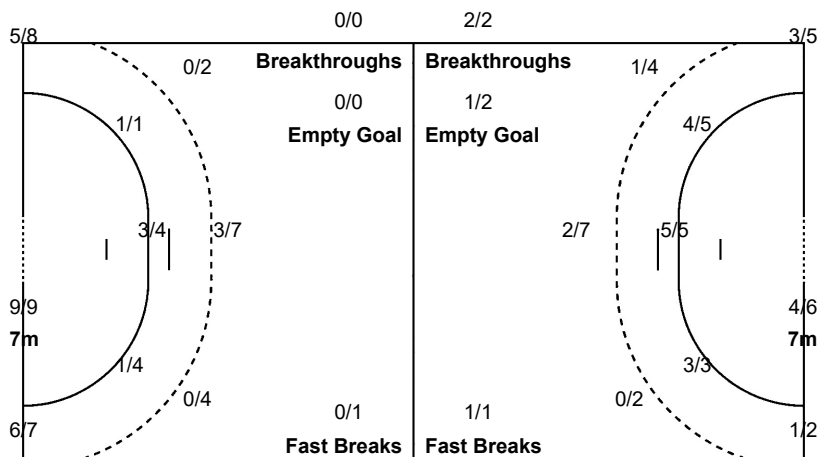

24th Women's World Championship 2019 Japan

Preliminary Round - Group C

Match Team Statistics

Match No: 56

FRI 6 DEC 2019

19:00

Yatsushiro General Gymnasium

ROU 28 - 27 HUN

(10 - 16) (18 - 11)

Referees: KUTTLER T (GER) / MERZ M (GER)

ROU - Romania

Shots Distribution

Players

Goals / Shots

2 UDRISTIOIU A	4 PRISTAVITA I	8 NEAGU C	9 BACAOANU R	11 PERIANU G	16 DEDU D	20 DUMANSKA Y
0/1	1/1	3/5 0/1 2/2		1/1 0/1		
	0/1	1/1 0/2		1/1		
		1/1 0/1 3/4				
1-Missed		2-Blocked		1-Missed		
21 PINTEA C	22 FLORICA E	24 DACHE E	26 POLOCOSER A	27 OSTASE L	30 SERAFICEANU S	31 ZAMFIRESCU M
				1/1	1/1	
					2/2	1/1
1/1 1/1 0/1				1/1	1/1	
			1-Blocked		1-Missed 1-Post	
77 IUGANU A	88 VIZITIU P					
1/1						
1/1						
1-Missed						

Team Goals / Shots

4/6	0/1	6/7
5/6	0/2	3/4
4/4	2/3	4/6
4-Missed	1-Post	3-Blocked

Offence

Defence

Goalkeepers Saves / Shots

2/3	0/2	0/1
2/7	1/1	1/9
2/7	0/2	0/3

16 DEDU D

1/2		
2/4	1/1	1/7
2/6	0/2	0/2

20 DUMANSKA Y

1/1	0/1	0/1
0/3		0/2
0/1		0/1