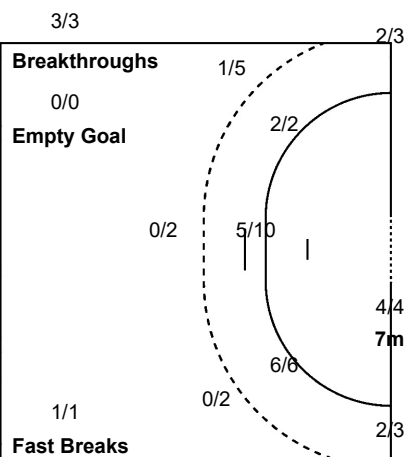

Defence

Goalkeepers Saves / Shots

1/4	1/4	0/2
4/7	1/2	1/5
1/6	1/2	0/4

12 NAVARRO GIMENEZ S

1/4	1/2	0/1
3/5		1/3
1/2		0/3

48 ZOQBI de PAULA D

	0/2	0/1
1/2	1/2	0/2
0/4	1/2	0/1

Legend:	% Efficiency	2Min 2 Minute Suspensions	6m 6 metre Shots	7m 7 metre Shots	9m 9 metre Shots
AS Assists	BC Blue Card	BS Blocked Shots	BT Breakthroughs	FB Fast Breaks	
G/S Goals/Shots	N/A Not Applicable	No. Uniform Number	RC Red Cards	S/S Saves/Shots	
ST Steals	TO Turnover	TP Time Played	Wing Wing Shots	YC Yellow Cards