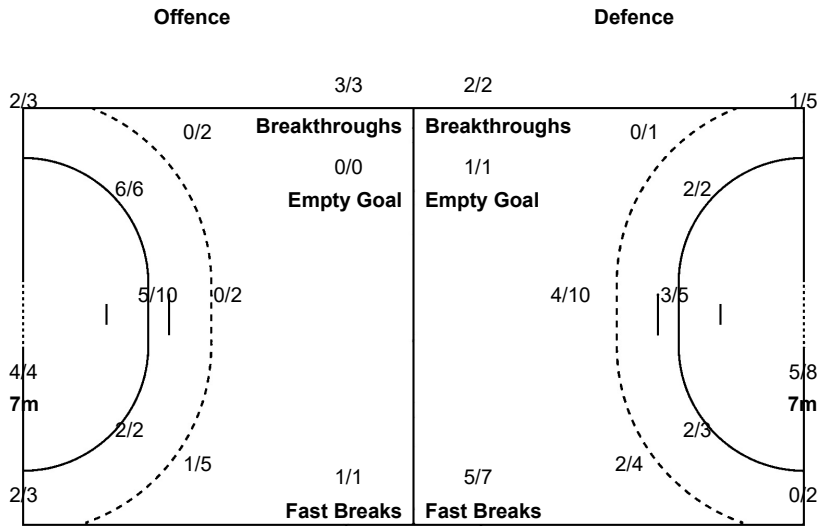

1-Post 1-Blocked

96 GRBIC I

1-Missed 1-Post 1-Blocked

Team Goals / Shots		
3/4	3/4	2/2
3/7	1/2	4/5
5/6	1/2	4/4

1-Missed 2-Post 2-Blocked

Goalkeepers Saves / Shots		
0/1	1/2	0/2
6/11	1/1	3/4
0/4	0/4	2/11

1 RAJCIC M		
0/1	1/2	0/1
6/9	1/1	3/4
0/2	0/3	2/10