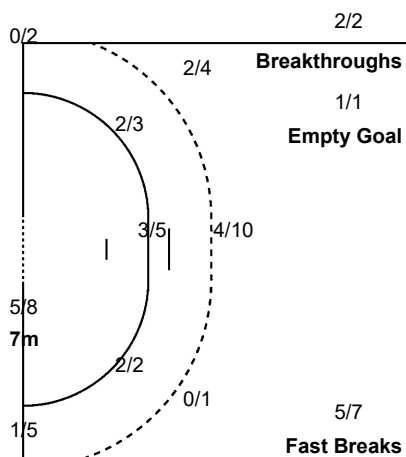

24th Women's World Championship 2019 Japan

Preliminary Round - Group C

Match Team Statistics

Match No: 55

FRI 6 DEC 2019

15:00

Yatsushiro General Gymnasium

MNE 26 - 27 ESP

(14 - 14) (12 - 13)

Referees: BONAVENTURA C (FRA) / BONAVENTURA J (FRA)

ESP - Spain

Shots Distribution

Players

Goals / Shots

2 LOPEZ HERRERO M	5 NUNEZ NISTAL M	8 ARDERIUS MARTIN S	10 CESAREO ROMERO E	12 NAVARRO GIMENEZ S	17 GUTIERREZ BERMEJO	18 ECHEVERRIA MARTINE
1/1	2/2				0/1	0/1
			1/1	1/1	1/1	0/1
1-Missed 1-Post						
25 PENA ABAURREA N	27 GONZALEZ ORTEGA L	30 LOPEZ JIMENEZ S	34 FERNANDEZ FRAGA A	39 RODRIGUEZ RODRIGUE	44 HERNANDEZ SERRADOR	48 ZOQBI de PAULA D
2/4		1/2			1/1	
				1/1	0/1	
					1/1	
2-Missed		1-Blocked				
86 CABRAL BARBOSA A	99 GONZALEZ ALVAREZ M					
1/1	1/1					1/1
1/3		1/1				0/1
1/1		1/1	1/1			1/1
2-Post		1-Blocked		2-Post		

Team Goals / Shots

1/1	1/2	2/2
5/11	0/1	1/4
4/4	4/4	9/11
3-Missed 5-Post 2-Blocked		

Offence