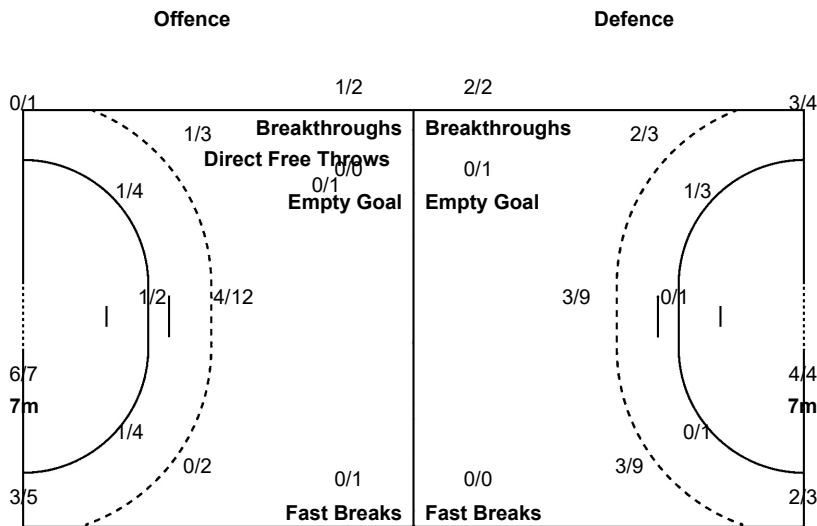

Team Goals / Shots		
3/5		3/4
3/7	0/2	3/4
2/5	0/1	4/5
3-Missed	5-Post	3-Blocked

Goalkeepers Saves / Shots		
0/3	1/3	0/1
2/4	1/1	1/1
0/4	0/4	1/5

12 LEYNAUD A		
0/3	1/3	0/1
2/4	1/1	1/1
0/3	0/4	1/5

94 GABRIEL C		
0/1		