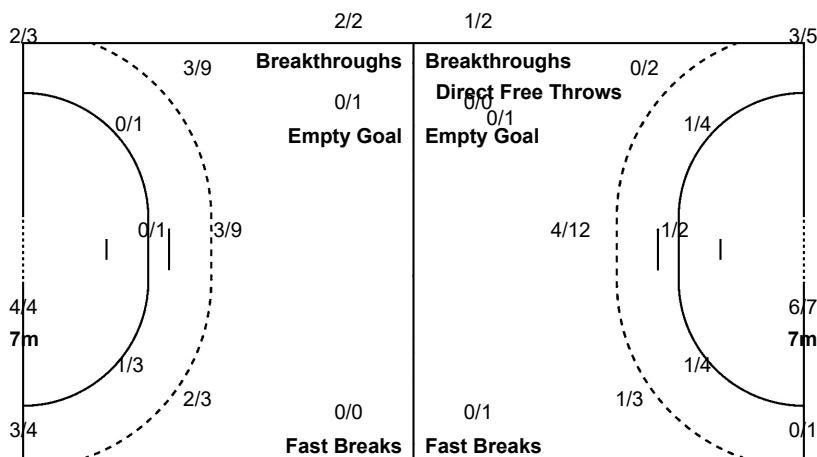

Team Goals / Shots

3/3	2/3	1/1
2/4	0/1	0/1
4/4	4/4	4/5
6-Missed	5-Post	3-Blocked

Offence

Defence

Goalkeepers Saves / Shots

2/5		1/4
4/7	2/2	1/4
3/5	1/1	1/5

1 TOFT S

2/5		1/4
4/7	2/2	1/3
3/5	1/1	1/5

40 REINHARDT A

		0/1

Legend:	% Efficiency	2Min 2 Minute Suspensions	6m 6 metre Shots	7m 7 metre Shots	9m 9 metre Shots
AS Assists	BC Blue Card	BS Blocked Shots	BT Breakthroughs	FB Fast Breaks	
G/S Goals/Shots	N/A Not Applicable	No. Uniform Number	RC Red Cards	S/S Saves/Shots	
ST Steals	TO Turnover	TP Time Played	Wing Wing Shots	YC Yellow Cards	