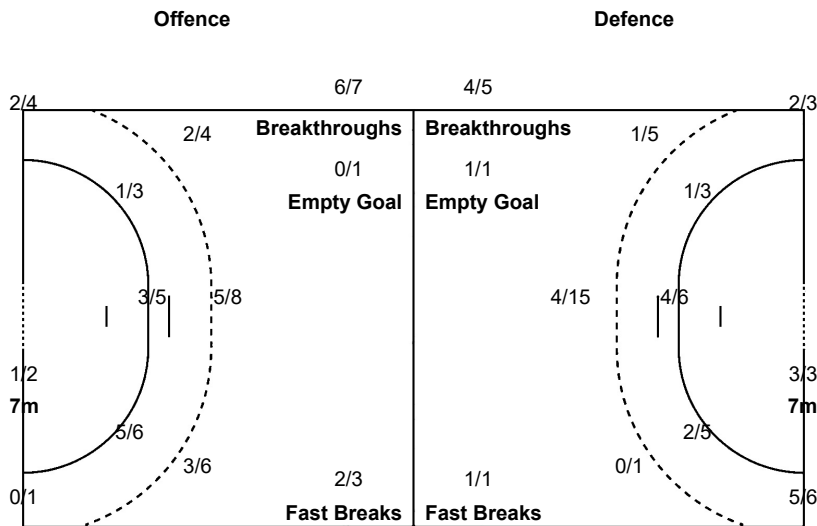

24th Women's World Championship 2019 Japan

Preliminary Round - Group A

Match Team Statistics

Match No: 51

FRI 6 DEC 2019

20:30

Aqua Dome Kumamoto

NED 30 - 28 NOR

(14 - 18) (16 - 10)

Referees: GARCIA I (ESP) / MARIN A (ESP)

NED - Netherlands

Shots Distribution

Players

Goals / Shots

5 KRAMER J	6 van der HEIJDEN L	7 BONT D	8 ABBINGH L	9 NUSSER L	10 SNELDER D	12 van WETERING B
1/1 1/1	1/1 1/1	1/1 1/1	1/1 0/2		1/2 0/2	
1/1 1/1	1/1 1/1	1/1 1/1	2/2 1/1 2/2		1/1 3/3	
			1-Missed 1-Post 2-Blocked			

18 DULFER K	19 FRERIKS M	20 SMITS I	24 SMEETS M	26 MALESTEIN A	30 DUIJNDAM R	33 WESTER T
1/1 0/1	1/1 1/1			0/1 1/1		
0/1 1/1	1/1 1/1		1-Missed	1-Post		1-Missed
	1-Post					

48 HOUSHEER D	79 POLMAN E
	1/1 1/1
	1/2 1/2
	0/1 1/1
	1-Missed

Team Goals / Shots		
4/5	1/1	2/3
3/9		2/3
5/6	5/6	8/8
4-Missed	3-Post	2-Blocked

Goalkeepers Saves / Shots		
1/4	1/1	0/4
1/5	1/1	3/4
2/9	3/6	3/9

30 DUIJNDAM R		
		0/1

33 WESTER T		
1/4	1/1	0/4
1/5	1/1	3/4
2/9	3/5	3/8