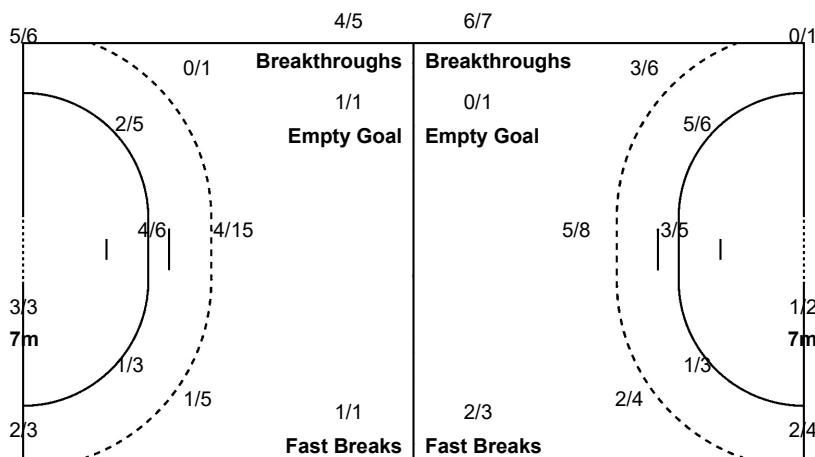

24th Women's World Championship 2019 Japan

Preliminary Round - Group A

Match Team Statistics

Match No: 51

NED 30 - 28 NOR

(14 - 18) (16 - 10)

FRI 6 DEC 2019

20:30

Aqua Dome Kumamoto

Referees: GARCIA I (ESP) / MARIN A (ESP)

NOR - Norway

Shots Distribution

Players

Goals / Shots

3 ARNTZEN E 0/1 | | 1/1 0/1 | | 0/1 | 1/1 |	6 LOKE H | | | 1/1 | | | | | 0/1 | 0/1	7 SKOGRAND S | | | | | | | | |	8 WAADE S 1/1 | | | | | 0/1 | 0/1 1/1 | | 1/1	10 OFTEDAL S | | 2/2 1/1 | | 1/2 2/2 | 0/2 | 3/4	11 AUNE M 1/1 | | | | | | 0/1 1/1 | | |	12 SOLBERG S | | | | | | | | |
3-Blocked			1-Blocked			
13 BRATTSET K | | 0/1 | 2/2 | | | 2/2 | | |	16 PEDERSEN A | | | | | | | | |	17 FAUSKE H | | | | | | | | |	19 HOGDAHL M | | | | | | 0/1 | | |	20 JACOBSEN M 1/1 | | | | | | | | 2/2 |	21 BAKKERUD I | | | | | | | | 1/1 |	23 HERREM C | | | | | | 1/1 | | 0/1
1-Post			2-Missed		1-Missed	1-Blocked
24 SOLBERG S | | 1/1 | | | | | |	26 TOMAC M | | | | | | | | 1/1					
	1-Missed	1-Blocked				

Team Goals / Shots

3/4	0/1	4/4
4/5	0/1	1/4
7/9	3/6	6/9

4-Missed 1-Post 6-Blocked

Offence

Defence

Goalkeepers Saves / Shots

1/5	0/1	1/3
6/9		1/3
1/6	1/6	0/8

12 SOLBERG S		
1/3	0/1	1/2
5/7		0/1
1/6	0/5	0/4

16 PEDERSEN A		
0/2		0/1
1/2		1/2
	1/1	0/4

Legend:	% Efficiency	2Min 2 Minute Suspensions	6m 6 metre Shots	7m 7 metre Shots	9m 9 metre Shots
AS Assists	BC Blue Card	BS Blocked Shots	BT Breakthroughs	FB Fast Breaks	
G/S Goals/Shots	N/A Not Applicable	No. Uniform Number	RC Red Cards	S/S Saves/Shots	
ST Steals	TO Turnover	TP Time Played	Wing Wing Shots	YC Yellow Cards