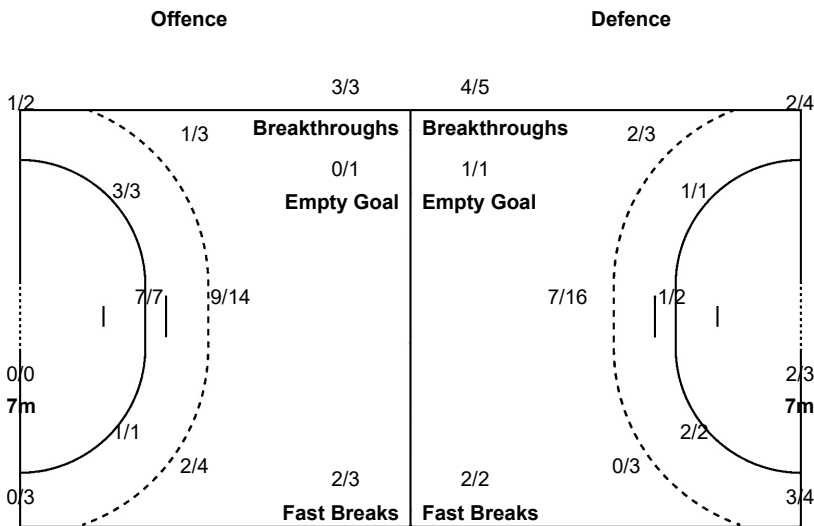

24th Women's World Championship 2019 Japan

Preliminary Round - Group A

Match Team Statistics

Match No: 49

FRI 6 DEC 2019

15:00

Aqua Dome Kumamoto

SRB 29 - 27 SLO

(12 - 11) (17 - 16)

Referees: MAKHLOUF S (TUN) / KRICHEN S (TUN)

SRB - Serbia

Shots Distribution

Players

Goals / Shots

2 RADOSAVLJEVIC S	5 TRIFUNOVIC J	8 STEVIN D	9 LAVKO J	14 NIKOLIC Z	15 JANJUSEVIC A	16 RISOVIC J
	1/2		3/3	1/1		
		1/1		1/1		
			1/1	0/1		
			1/1	1/1		
				1-Blocked		

17 KOJIC A	20 POP-LAZIC S	21 RADOJEVIC D	23 OBRADOVIC M	25 JOVOVIC J	27 TOMASEVIC K	33 STOILJKOVIC J
						1/1
	2/2	0/1				1/1
	3/3		1/1			1/2
		0/1				
		1-Missed 1-Post	1-Blocked			2-Missed 1-Post

71 LISCEVIC K	72 CVIJIC D
2/2	1/1
1-Missed	1-Blocked

Team Goals / Shots		
5/5		2/2
5/7		4/5
9/9	1/3	3/4
4-Missed	2-Post	3-Blocked

Goalkeepers Saves / Shots		
2/6		1/6
3/4	0/1	2/5
1/5	1/3	0/7

16 RISOVIC J		
0/1		0/1
0/1		
0/1	0/1	0/2

27 TOMASEVIC K		
2/5		1/5
3/3		2/5
1/3	1/2	0/5