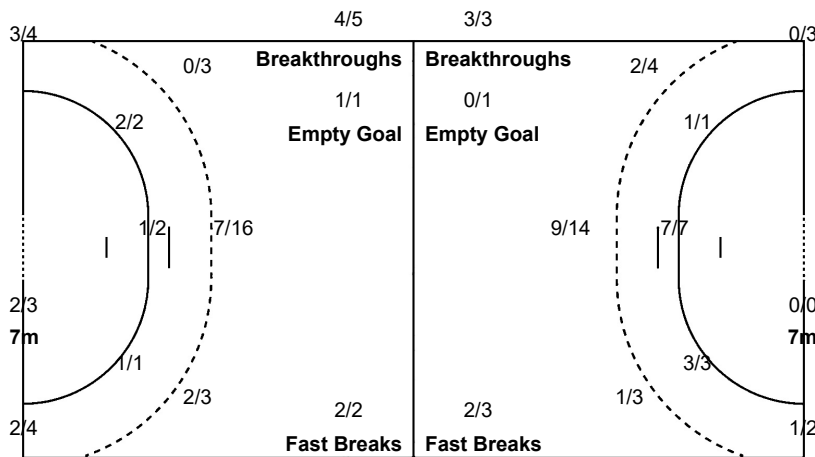

24th Women's World Championship 2019 Japan

Preliminary Round - Group A

Match Team Statistics

Match No: 49

SRB 29 - 27 SLO
(12 - 11) (17 - 16)

FRI 6 DEC 2019
15:00
Aqua Dome Kumamoto

Referees: MAKHLOUF S (TUN) / KRICHEN S (TUN)

SLO - Slovenia

Shots Distribution

Players

Goals / Shots

1 ZEC B	2 KLEMENCIC V	5 STRNAD A	6 GROS A	9 ZABJEK N	10 STANKO T	13 BARIC P
			1/2		3/3	
			1/3		1/2	
			1/2		1/1	
			2-Missed		3-Missed 1-Post 1-Blocked	1-Post
15 FERFOLJA T	16 VOJNOVIC M	17 LJETOJA N	18 ZULIC N	19 PISEK J	21 PANDZIC A	23 VUCKO H
				0/1		
			0/1			
					2/2	
			1-Missed			
28 SVETIK M	41 BEGANOVIC A					

Team

Goals / Shots

4/6		5/6
1/4	1/1	3/5
4/5	2/3	7/7

6-Missed 2-Post 1-Blocked

Offence

Defence

Goalkeepers

Saves / Shots

0/5		0/2
2/7		1/5
0/9	2/3	1/4

1 ZEC B

0/4		0/2
2/4		0/2
0/4	1/1	1/3

16 VOJNOVIC M

21 PANDZIC A

0/1		
0/3		1/3
0/5	1/2	0/1

Legend:

%	Efficiency	2Min	2 Minute Suspensions	6m	6 metre Shots	7m	7 metre Shots	9m	9 metre Shots
AS	Assists	BC	Blue Card	BS	Blocked Shots	BT	Breakthroughs	FB	Fast Breaks
G/S	Goals/Shots	N/A	Not Applicable	No.	Uniform Number	RC	Red Cards	S/S	Saves/Shots
ST	Steals	TO	Turnover	TP	Time Played	Wing	Wing Shots	YC	Yellow Cards