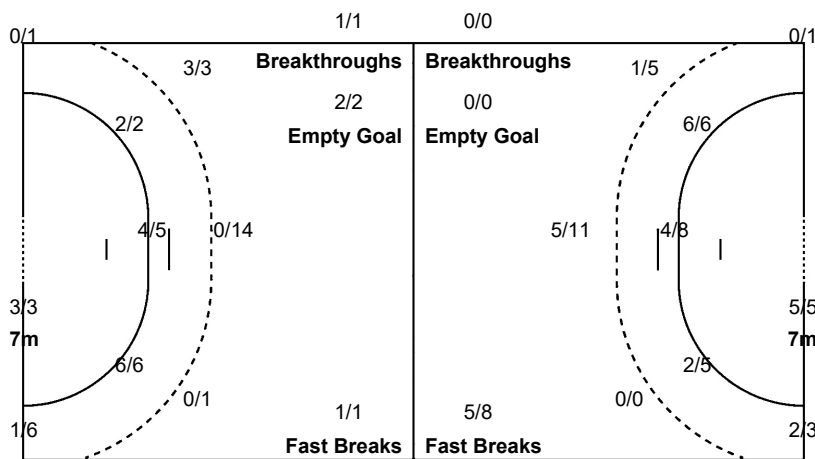

24th Women's World Championship 2019 Japan

Preliminary Round - Group D

Match Team Statistics

Match No: 48

SWE 30 - 23 ARG

(14 - 11) (16 - 12)

THU 5 DEC 2019

20:30

Park Dome Kumamoto

Referees: LONCAR D (CRO) / LONCAR Z (CRO)

ARG - Argentina

Shots Distribution

Players

Goals / Shots

1 CARRATU M	4 URBAN MEDEL R	5 PIZZO M	6 GARCIA G	8 BONAZZOLA C	9 MENDOZA L	10 CRIVELLI V
				1/2	1/1	
	1/1					
	1/1				1/1	
		1/2			3/3	1/1
	1-Post	1-Missed	1-Missed	1-Post		1-Missed
13 GAVILAN G	15 MENA A	16 NINO L	17 CAVO M	18 SANS M	20 BOLLING J	21 GANDULFO M
	1/1					
			0/1	0/1	0/1	
			1/1			
				1/1		
						1/1
22 KARSTEN E	25 CASASOLA M					
1/1	0/1					
0/1						
1-Missed 1-Post	2-Blocked					

Team

Goals / Shots

2/3	1/2	2/3
2/4	2/5	1/3
4/4	3/3	6/8
4-Missed	3-Post	2-Blocked

Offence

Goalkeepers

Saves / Shots

2/9	1/1	2/4
2/7		3/6
1/7	3/5	0/5

1 CARRATU M		
2/9	1/1	2/3
2/7		3/6
1/7	3/5	0/5

16 NINO L		
		0/1

Legend:	% Efficiency	2Min 2 Minute Suspensions	6m 6 metre Shots	7m 7 metre Shots	9m 9 metre Shots
AS Assists	BC Blue Card	BS Blocked Shots	BT Breakthroughs	FB Fast Breaks	
G/S Goals/Shots	N/A Not Applicable	No. Uniform Number	RC Red Cards	S/S Saves/Shots	
ST Steals	TO Turnover	TP Time Played	Wing Wing Shots	YC Yellow Cards