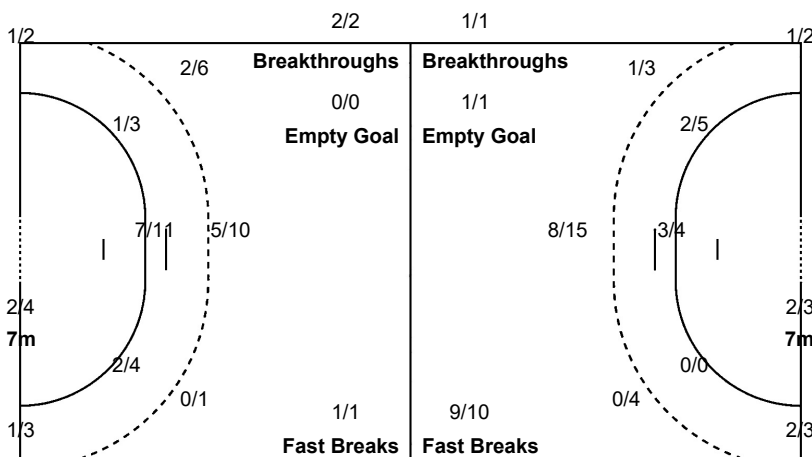

24th Women's World Championship 2019 Japan

Preliminary Round - Group A

Match Team Statistics

Match No: 45

THU 5 DEC 2019

20:30

Aqua Dome Kumamoto

NOR 30 - 24 ANG

(13 - 12) (17 - 12)

Referees: GARCIA M (ARG) / PAOLANTONI M (ARG)

ANG - Angola

Shots Distribution

Players

Goals / Shots

1 PINTO A	4 JOAO R	6 SILVA V	8 PAULO H	9 BERNARDO N	10 KASSOMA A	12 SOUSA H
			0/2 0/1		2/2 1/2 1/1	
			1/1 1/1			
			1-Blocked		2-Post	
13 da SILVA I	15 CARLOS A	16 ALMEIDA T	17 DOMBAXI W	21 CAZANGA M	23 MACHADO J	25 VENANCIO L
	1/1 0/1 2/2			1/2 0/1 1/1		1/1
	1-Missed 1-Post 1-Blocked			1-Missed 1-Post		
31 SANTOS J	90 GUIALO I					
0/1 2/2	2/2 0/1 1/1					
1-Missed	1-Missed					

Team Goals / Shots

3/3	1/2	4/4
2/7	0/4	1/4
3/3	4/4	6/6
4-Missed	4-Post	2-Blocked

Offence

Goalkeepers Saves / Shots

1/2		1/3
3/9	1/2	2/3
0/6	3/4	0/12

1 PINTO A		

12 SOUSA H		
1/1		1/3
2/8		2/3
0/5	3/4	0/9

16 ALMEIDA T		
0/1		
0/1		0/2

Legend:	% Efficiency	2Min 2 Minute Suspensions	6m 6 metre Shots	7m 7 metre Shots	9m 9 metre Shots
AS Assists	BC Blue Card	BS Blocked Shots	BT Breakthroughs	FB Fast Breaks	
G/S Goals/Shots	N/A Not Applicable	No. Uniform Number	RC Red Cards	S/S Saves/Shots	
ST Steals	TO Turnover	TP Time Played	Wing Wing Shots	YC Yellow Cards