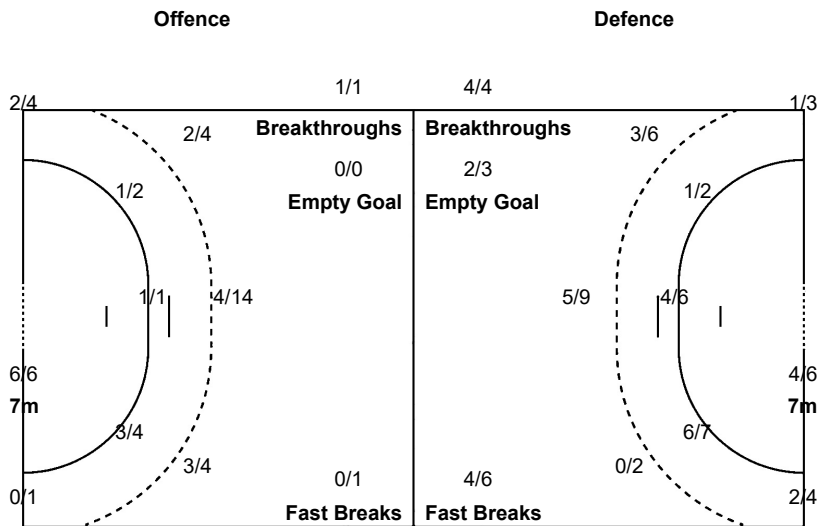

Team		
Goals / Shots		
2/3		3/3
1/6	0/1	2/3
7/7	1/1	7/8
2-Missed	3-Post	5-Blocked

Goalkeepers		
Saves / Shots		
2/10		1/3
2/3	1/1	3/6
1/9	2/5	1/12

16 RISOVIC J		
1/2		0/1
1/2		1/1
0/2	1/2	0/3

27 TOMASEVIC K		
1/8		1/2
1/1		2/5
1/7	1/3	1/9