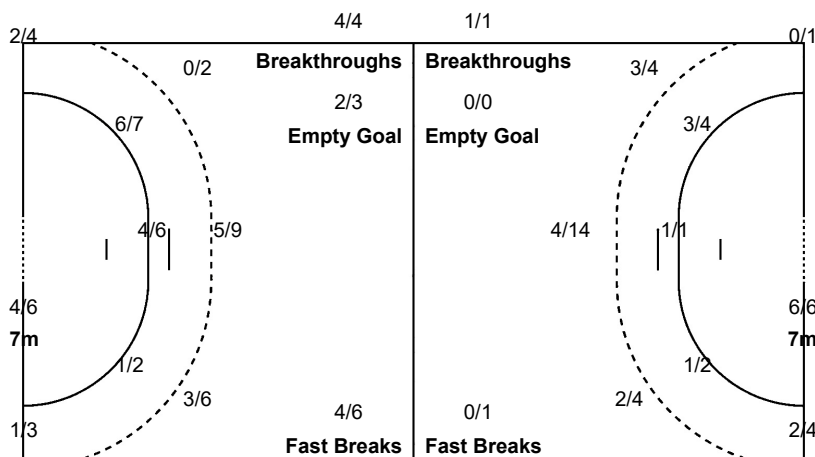

24th Women's World Championship 2019 Japan

Preliminary Round - Group A

Match Team Statistics

Match No: 44

THU 5 DEC 2019

18:00

Aqua Dome Kumamoto

SRB 23 - 36 NED

(12 - 20) (11 - 16)

Referees: BONAVENTURA C (FRA) / BONAVENTURA J (FRA)

NED - Netherlands

Shots Distribution

Players

Goals / Shots

5 KRAMER J	6 van der HEIJDEN L	7 BONT D	8 ABBINGH L	9 NUSSER L	10 SNELDER D	12 van WETERING B
	1/1	0/1	2/3			
	3/3		1/1	0/1		0/1
			1/1	2/2	1/2	0/1
	1-Post	1-Blocked	1-Missed	1-Blocked		
18 DULFER K	19 FRERIKS M	20 SMITS I	24 SMEETS M	26 MALESTEIN A	30 DUIJNDAM R	33 WESTER T
				2/2		
0/1						
1/1	1/1			0/1		
				0/1		
1-Post	1-Blocked					1-Missed
48 HOUSHEER D	79 POLMAN E					
	3/3					
		2/4				
	1/1	1/1	1/1			
1-Missed	1-Post					

Team Goals / Shots

8/10		2/3
1/3	0/1	3/6
8/9	3/5	11/12
3-Missed	3-Post	3-Blocked

Offence

Goalkeepers Saves / Shots

1/3		0/3
5/6	1/1	1/3
0/7	0/1	1/8

30 DUIJNDAM R		
	0/1	

33 WESTER T		
1/3		0/3
5/6	1/1	1/3
0/7		1/7

Legend:	% Efficiency	2Min 2 Minute Suspensions	6m 6 metre Shots	7m 7 metre Shots	9m 9 metre Shots
AS Assists	BC Blue Card	BS Blocked Shots	BT Breakthroughs	FB Fast Breaks	
G/S Goals/Shots	N/A Not Applicable	No. Uniform Number	RC Red Cards	S/S Saves/Shots	
ST Steals	TO Turnover	TP Time Played	Wing Wing Shots	YC Yellow Cards