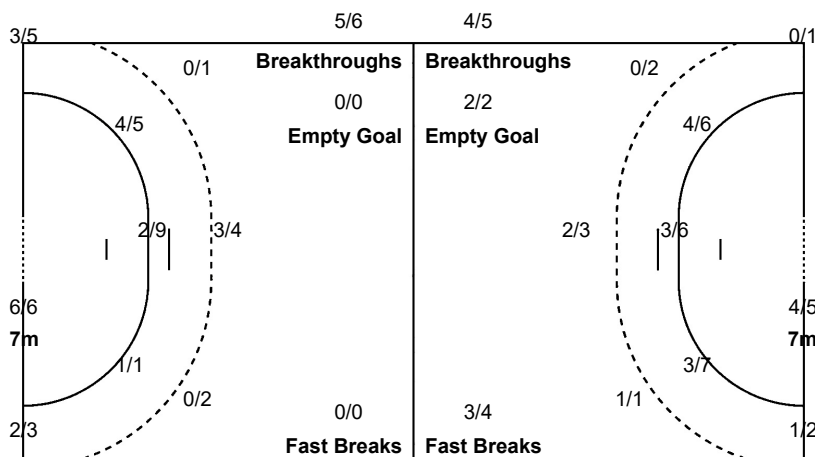

24th Women's World Championship 2019 Japan

Preliminary Round - Group C

Match Team Statistics

Match No: 42

WED 4 DEC 2019

15:00

Kumamoto Prefectural Gymnasium

MNE 27 - 26 ROU

(11 - 12) (16 - 14)

Referees: CHRISTIANSEN K (DEN) / HANSEN L (DEN)

ROU - Romania

Shots Distribution

Players

Goals / Shots

2 UDRISTIOIU A	4 PRISTAVITA I	8 NEAGU C	11 PERIANU G	12 CIUCA D	16 DEDU D	20 DUMANSKA Y
2/2		2/3 1/1	0/1			
0/1		2/4 0/1				
0/1 1/1		3/5 3/3	4/4			
1-Blocked 2-Missed						
21 PINTEA C	22 FLORICA E	24 DACHE E	26 POLOCOSER A	27 OSTASE L	30 SERAFICEANU S	31 ZAMFIRESCU M
		1/1 2/2				
		1/1				
2/2						
1-Missed 1-Blocked 1-Missed						
77 IUGANU A	88 VIZITIU P					
1/1 1/1						
1-Missed						

Team Goals / Shots

2/3	3/4
3/5 0/2	2/2
4/6 1/2	11/11
5-Missed 2-Blocked	

Offence

Defence

Goalkeepers Saves / Shots

0/1	2/5
2/7 1/1	1/1
1/11 0/5	1/4

12 CIUCA D		

16 DEDU D		
0/2		0/1

20 DUMANSKA Y		
0/1		2/5
2/7 1/1		1/1
1/8 0/4		1/3

Legend:	% Efficiency	2Min 2 Minute Suspensions	6m 6 metre Shots	7m 7 metre Shots	9m 9 metre Shots
AS Assists	BC Blue Card	BS Blocked Shots	BT Breakthroughs	FB Fast Breaks	
G/S Goals/Shots	N/A Not Applicable	No. Uniform Number	RC Red Cards	S/S Saves/Shots	
ST Steals	TO Turnover	TP Time Played	Wing Wing Shots	YC Yellow Cards