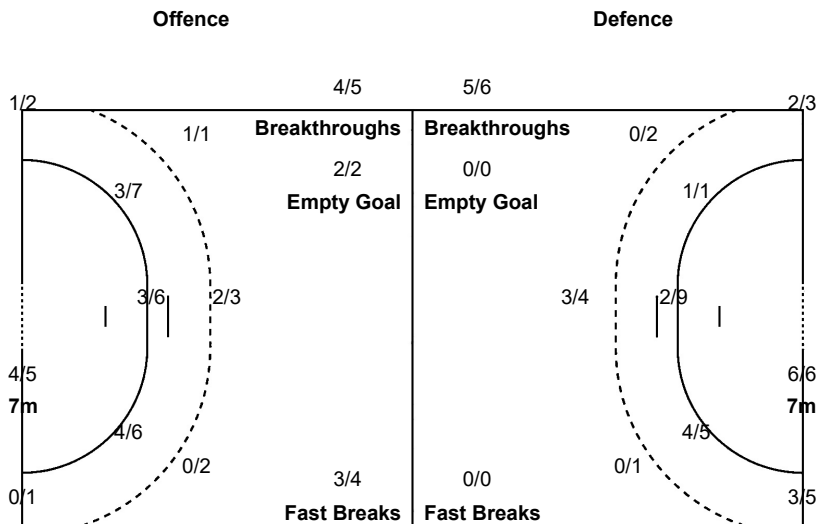

24th Women's World Championship 2019 Japan

Preliminary Round - Group C

Match Team Statistics

Match No: 42

WED 4 DEC 2019

15:00

Kumamoto Prefectural Gymnasium

MNE 27 - 26 ROU

(11 - 12) (16 - 14)

Referees: CHRISTIANSEN K (DEN) / HANSEN L (DEN)

MNE - Montenegro

Shots Distribution

Players

Goals / Shots

1 RAJCIC M	4 RADICEVIC J	9 JAUKOVIC D	15 KLIKOVA A	16 NENEZIC L	23 UJKIC D	27 PREMOVIC S
1/1	0/1 1/2 3/3	2/2 0/1 0/1 2/3	0/1 1/1	0/1		
		1-Post	1-Post			

32 BULATOVIC K	34 BRMOVIC T	43 BATINOVIC M	55 MUGOSA D	66 RAMUSOVIC E	77 MEHMEDOVIC M	80 DESPOTOVIC J
1/1 2/2	1/1			1/1	1/1 1/1	1/1 1/1
1-Missed					2-Post	

90 RAICEVIC M	96 GRBIC I
1/1 1/1 2/2	
2-Missed 1-Post	1-Blocked

Team Goals / Shots		
1/1		3/5
5/7	0/1	0/1
10/11	5/5	3/4
3-Missed	5-Post	1-Blocked

Goalkeepers Saves / Shots		
1/3		1/4
2/5	2/2	0/2
2/6	1/2	0/11

1 RAJCIC M		
0/1		1/1
0/2	1/1	0/1
0/2		0/3

16 NENEZIC L		
0/1		0/1

43 BATINOVIC M		
1/2		0/3
2/3	1/1	0/1
2/3	1/2	0/7