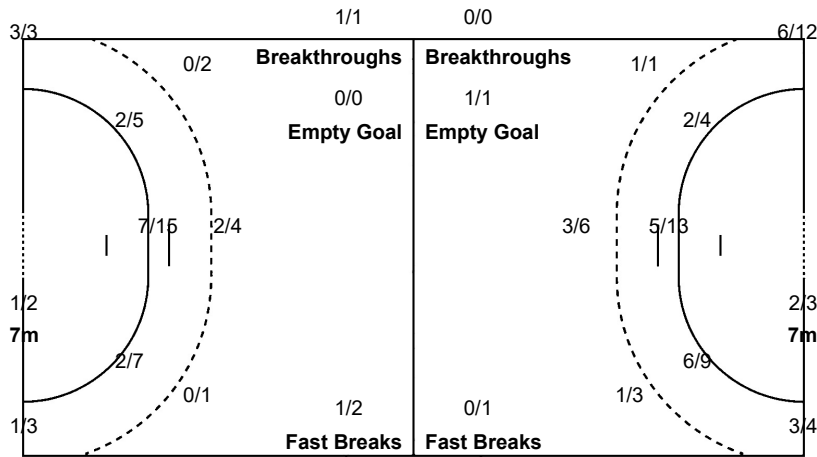

Team Goals / Shots

0/2	0/1	2/2
4/7	0/1	6/9
3/5	1/3	4/6
2-Missed	2-Post	4-Blocked

Offence

Defence

Goalkeepers Saves / Shots

0/2	0/1	1/2
3/9	3/3	3/8
1/7	1/3	1/8

12 LO C	0/1	0/1	1/1
	1/6	1/1	2/3
	0/3		0/3

21 SAKO H	0/1		0/1
	2/3	2/2	1/5
	1/4	1/2	1/5

Legend:	% Efficiency	2Min 2 Minute Suspensions	6m 6 metre Shots	7m 7 metre Shots	9m 9 metre Shots
AS Assists	BC Blue Card	BS Blocked Shots	BT Breakthroughs	FB Fast Breaks	S/S Saves/Shots
G/S Goals/Shots	N/A Not Applicable	No. Uniform Number	RC Red Cards	ST Steals	YC Yellow Cards
ST Steals	TO Turnover	TP Time Played	Wing Wing Shots		