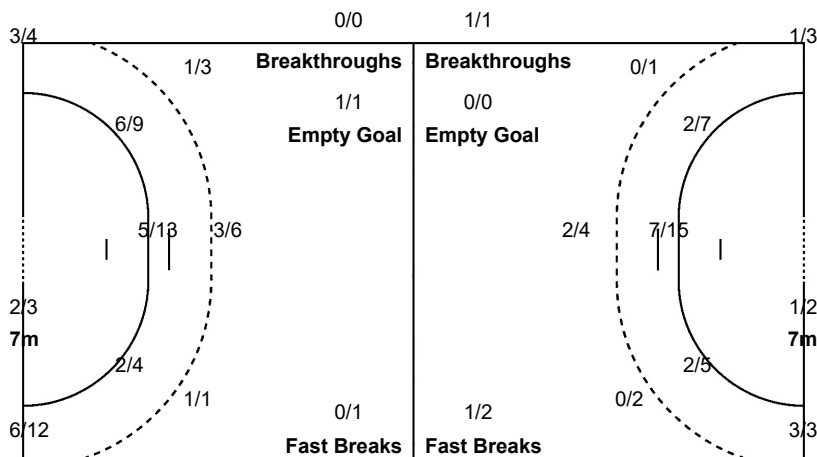

Team Goals / Shots

2/2	1/1	1/2
6/9	0/3	5/8
6/7	2/3	7/8

8-Missed 5-Post 1-Blocked

Offence

Defence

Goalkeepers Saves / Shots

2/2	1/1	0/2
3/7	1/1	3/9
2/5	2/3	2/6

1 TRIFFA A