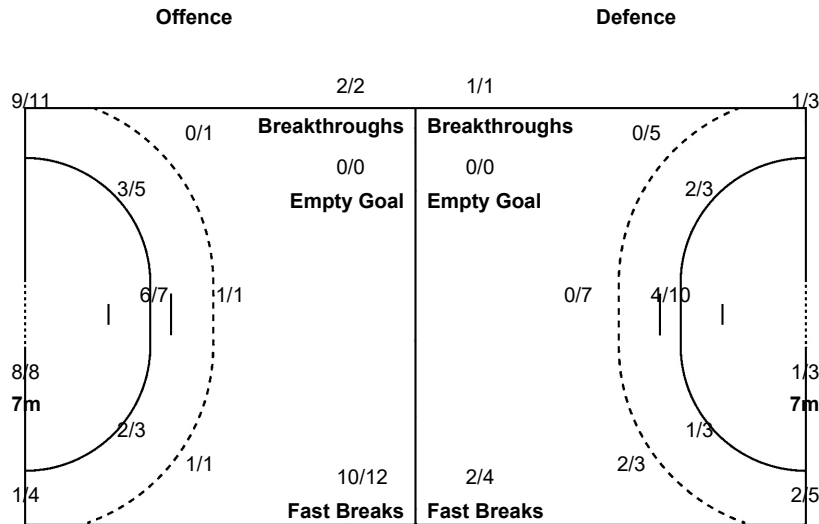

24th Women's World Championship 2019 Japan

Preliminary Round - Group C

Match Team Statistics

Match No: 40

WED 4 DEC 2019

15:00

Yatsushiro General Gymnasium

KAZ 16 - 43 ESP

(11 - 19) (5 - 24)

Referees: ELSAIED H (EGY) / ELSAIED Y (EGY)

ESP - Spain

Shots Distribution

Players

Goals / Shots

2 LOPEZ HERRERO M	5 NUNEZ NISTAL M	8 ARDERIUS MARTIN S	10 CESAREO ROMERO E	12 NAVARRO GIMENEZ S	17 GUTIERREZ BERMEJO	18 ECHEVERRIA MARTINE
1/1			1/1			1/1
3/3			0/1	0/1	0/2	1/1
2/2	1/2	1/1			2/2	1/1
		2/2				1/1
		2/2				1/1

25 PENA ABAURREA N	27 GONZALEZ ORTEGA L	30 LOPEZ JIMENEZ S	34 FERNANDEZ FRAGA A	39 RODRIGUEZ RODRIGUE	44 HERNANDEZ SERRADOR	48 ZOQBI de PAULA D
		0/1		1/1	1/2	
1/1	1/1	2/2	1/1	1/1		
		0/1		1/1		

1-Missed

86 CABRAL BARBOSA A	99 GONZALEZ ALVAREZ M
	1/1
2/2	1/1

Team Goals / Shots		
3/3	1/3	4/5
10/13	1/2	7/9
6/6	1/3	10/10

1-Missed

Goalkeepers Saves / Shots		
3/6		0/4
3/4	2/2	3/6
2/7	1/1	1/1

12 NAVARRO GIMENEZ S		
3/6		0/4
3/4	2/2	2/5
2/7	1/1	1/1

48 ZOQBI de PAULA D		

Legend:							
%	Efficiency	2Min	2 Minute Suspensions	6m	6 metre Shots	7m	7 metre Shots
AS	Assists	BC	Blue Card	BS	Blocked Shots	BT	Breakthroughs
G/S	Goals/Shots	N/A	Not Applicable	No.	Uniform Number	RC	Red Cards
ST	Steals	TO	Turnover	TP	Time Played	Wing	Wing Shots
						9m	9 metre Shots
						FB	Fast Breaks
						S/S	Saves/Shots
						YC	Yellow Cards