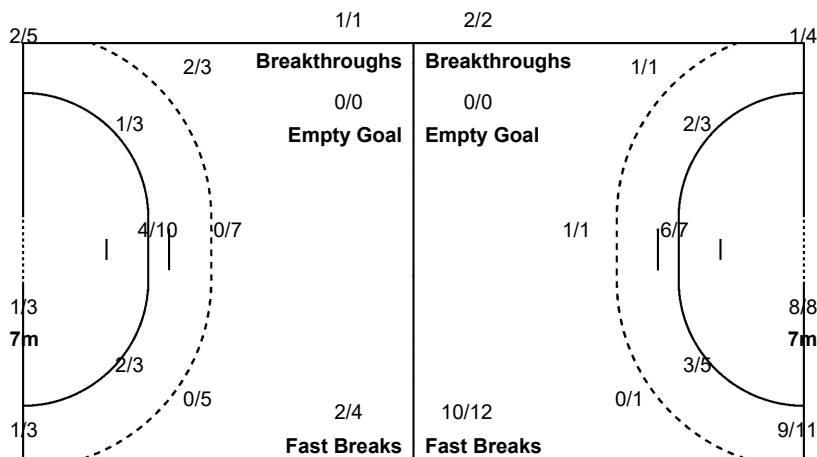

96 ABILDA D	99 PUPCHENKOVA M
	1/1
1/1 0/1 1/1	
1/2	0/1
2-Missed 1-Post	

Team Goals / Shots

3/6		4/4
1/4	0/2	3/6
5/7	0/1	0/1
7-Missed	4-Post	4-Blocked

Offence

Defence

Goalkeepers Saves / Shots

0/3	2/3	1/5
3/13	1/2	2/9
0/6	2/3	0/10